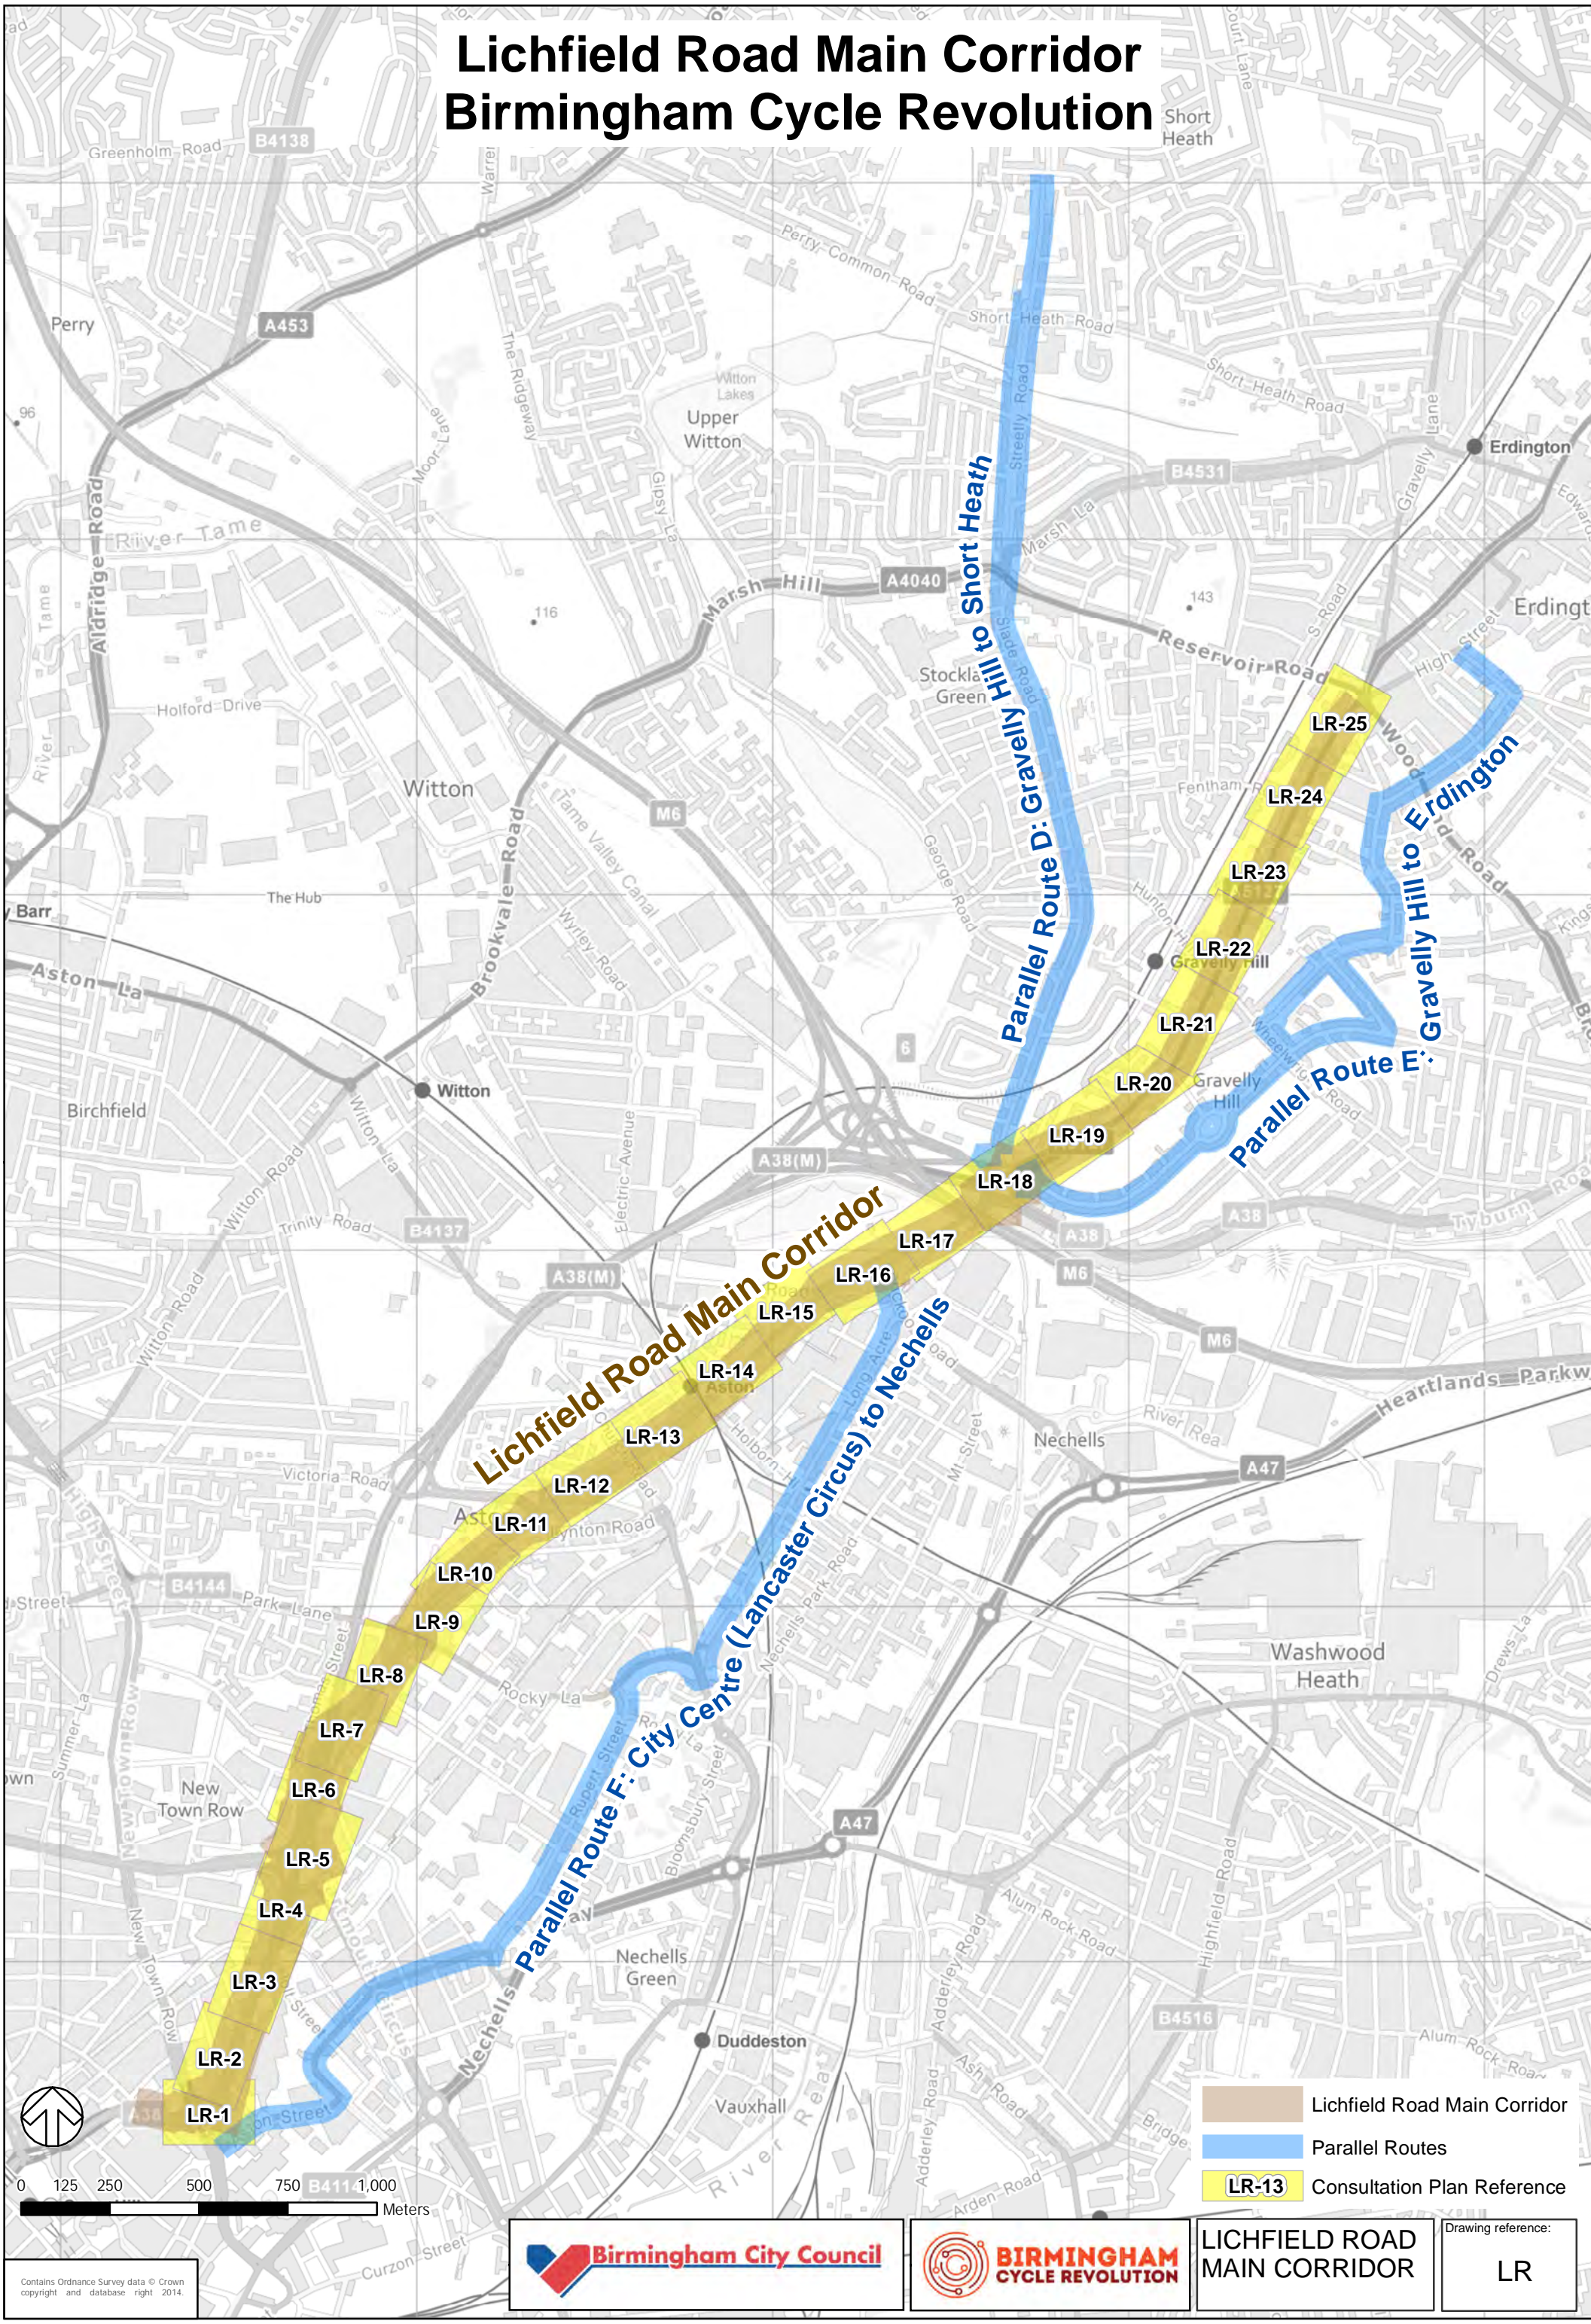

Lichfield Road Main Corridor Birmingham Cycle Revolution

Date Modified: 25/09/2014

Drawn By: ukvj001

File: C:\WSP_UK\WSP_M\Projects\Birmingham Cycle Revolution\BCC - Cycle Revolution\Consultation Plans\FBC2 - Main and Parallel Routes\FBC2 Main and Parallel Routes Overview Maps\MXD1 Lichfield Road Main Corridor - Overview.mxd

- Lichfield Road Main Corridor
- Parallel Routes
- LR-13 Consultation Plan Reference

Contains Ordnance Survey data © Crown copyright and database right 2014.

**LICHFIELD ROAD
MAIN CORRIDOR**

Drawing reference:
LR