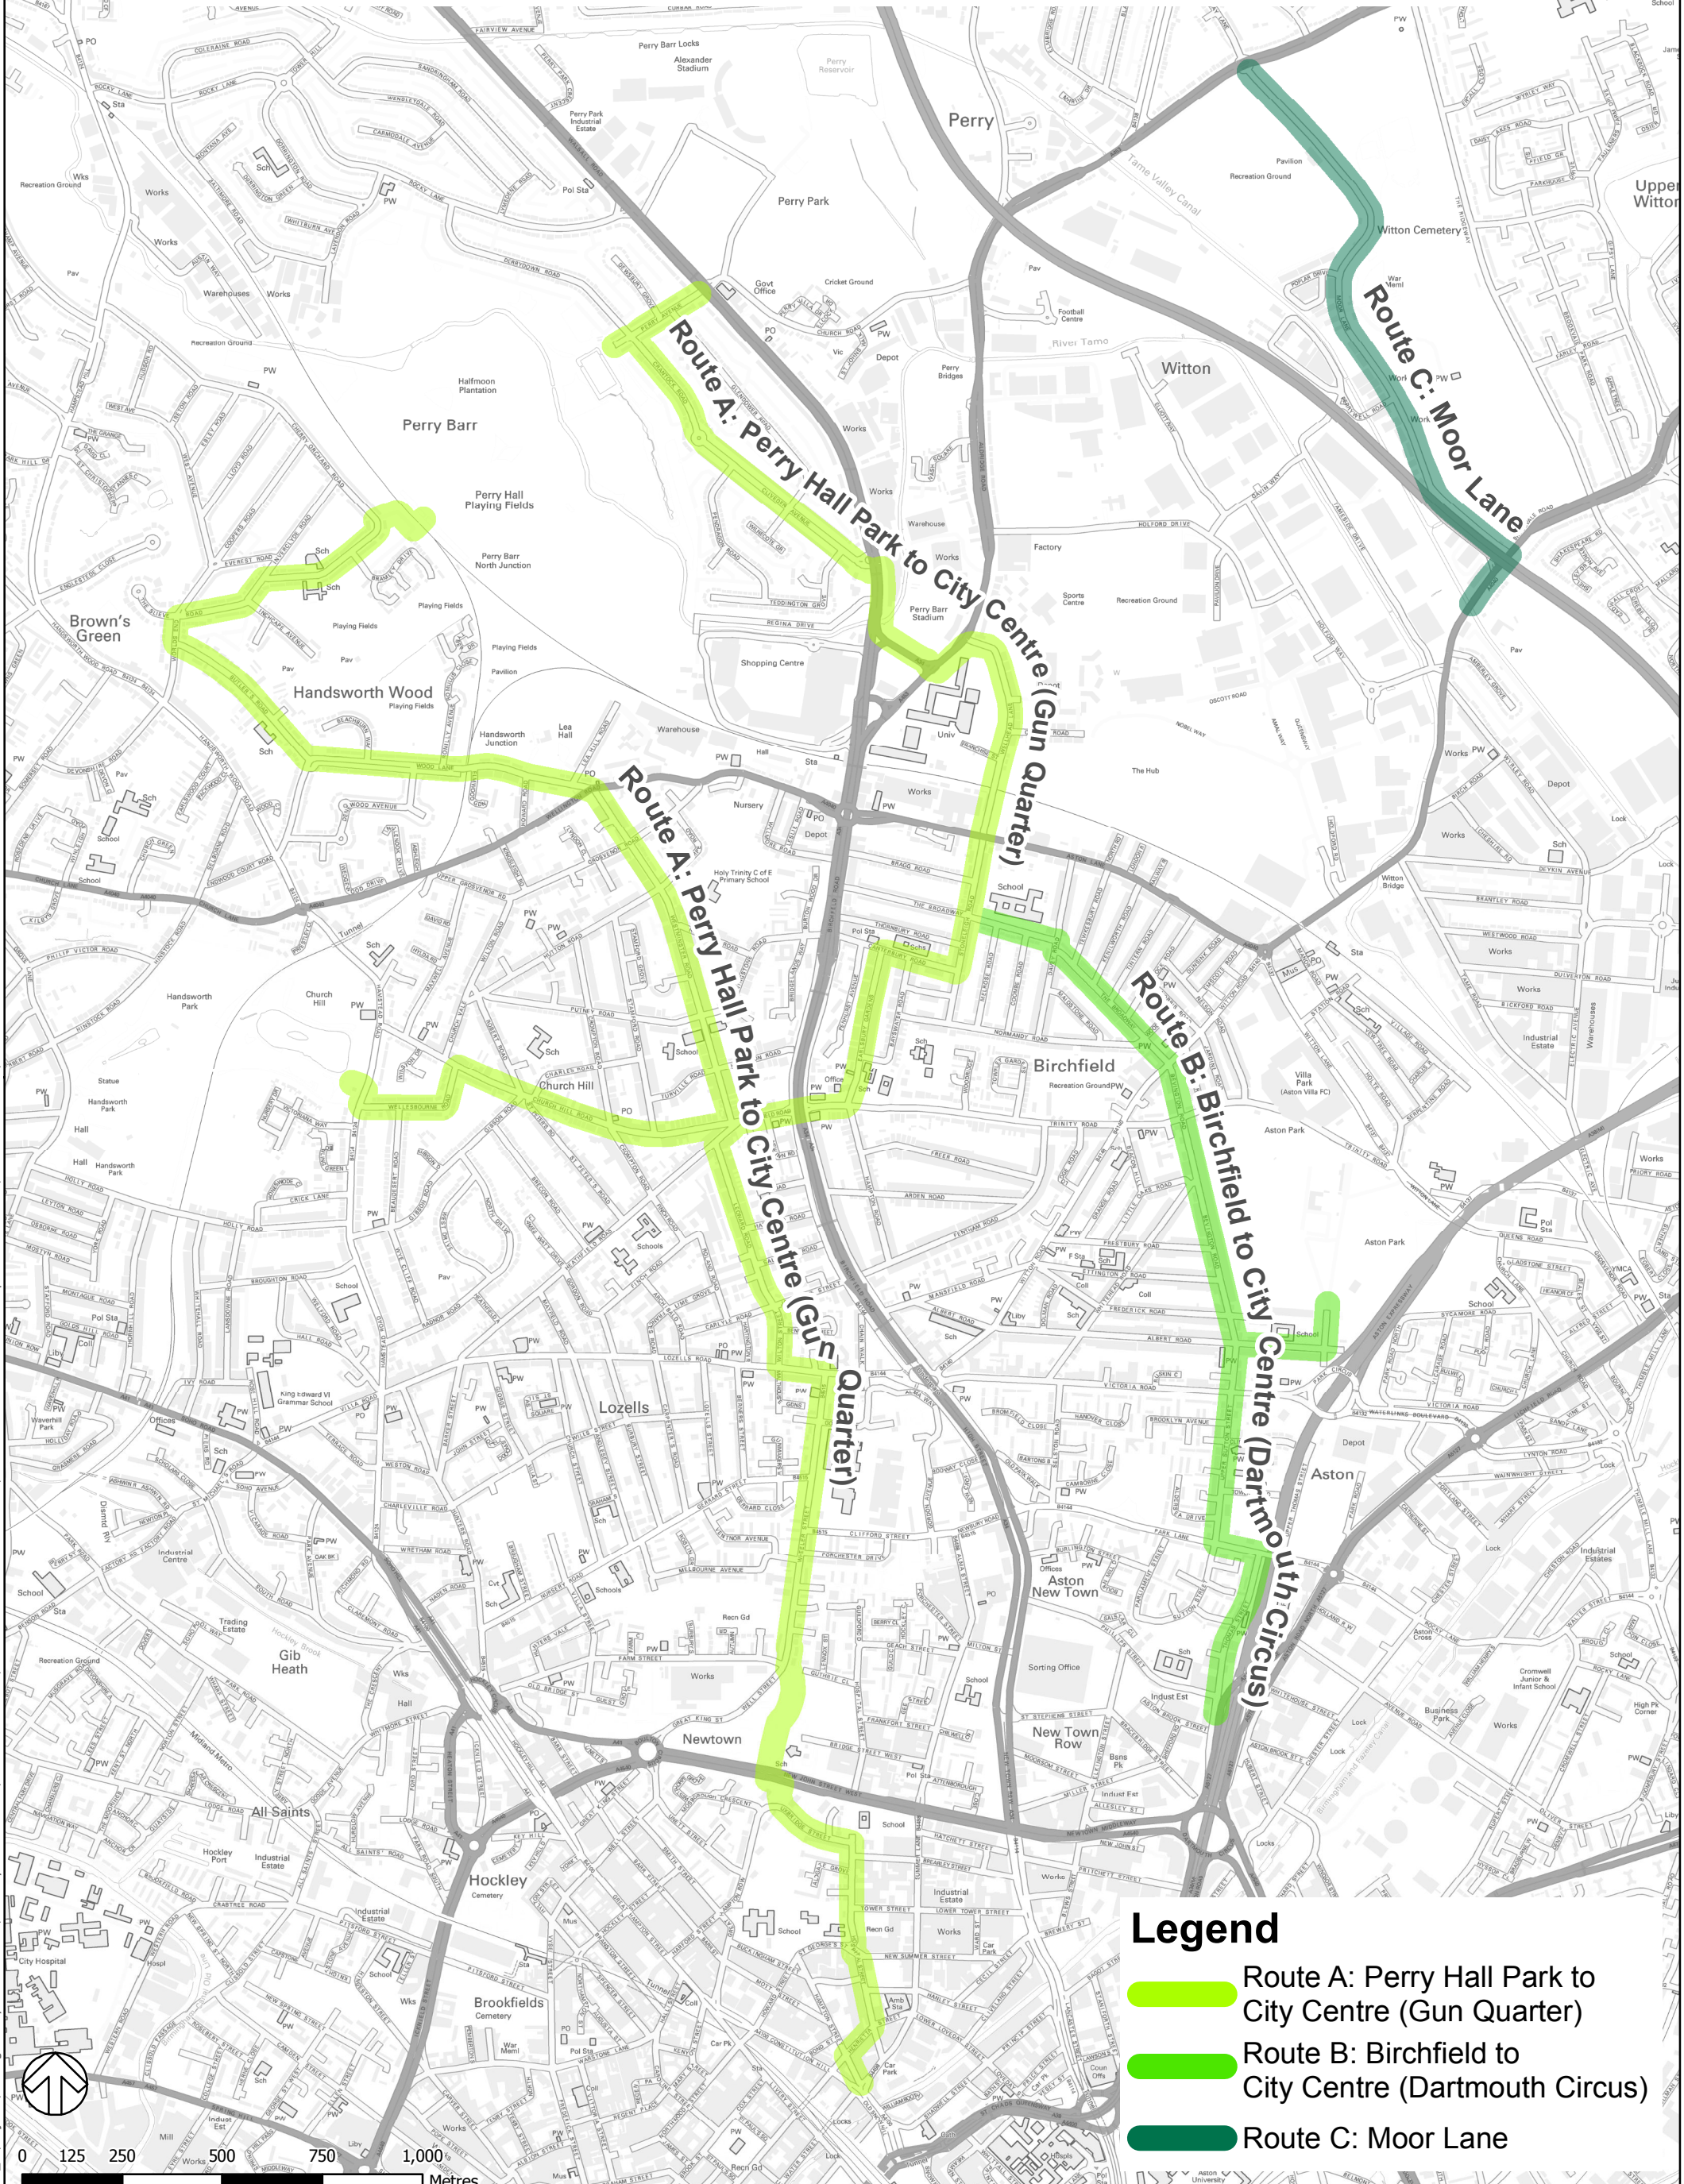

Birmingham Cycle Revolution - Perry Barr to City Centre Cycle Routes Overview Plan

Date Modified: 08/10/2014

Drawn By: ukscrb004

File: Q:\WSP_UK\WSP_M1\Projects\Birmingham Cycle Revolution\BCC - Cycle Revolution\Consultation Plans\FBC2 - Main and Parallel Routes\FBC2 - Main and Parallel Routes\FBC2 - Main and Parallel Routes Overview Plan - Pack 3 and 4\Issued 2014-10-08 Overview Plan - Routes A B C.mxd

Legend

-  Route A: Perry Barr to City Centre (Gun Quarter)
-  Route B: Birchfield to City Centre (Dartmouth Circus)
-  Route C: Moor Lane

PERRY BARR TO CITY CENTRE CYCLE ROUTES OVERVIEW PLAN

Contains Ordnance Survey data © Crown copyright and database right 2014.