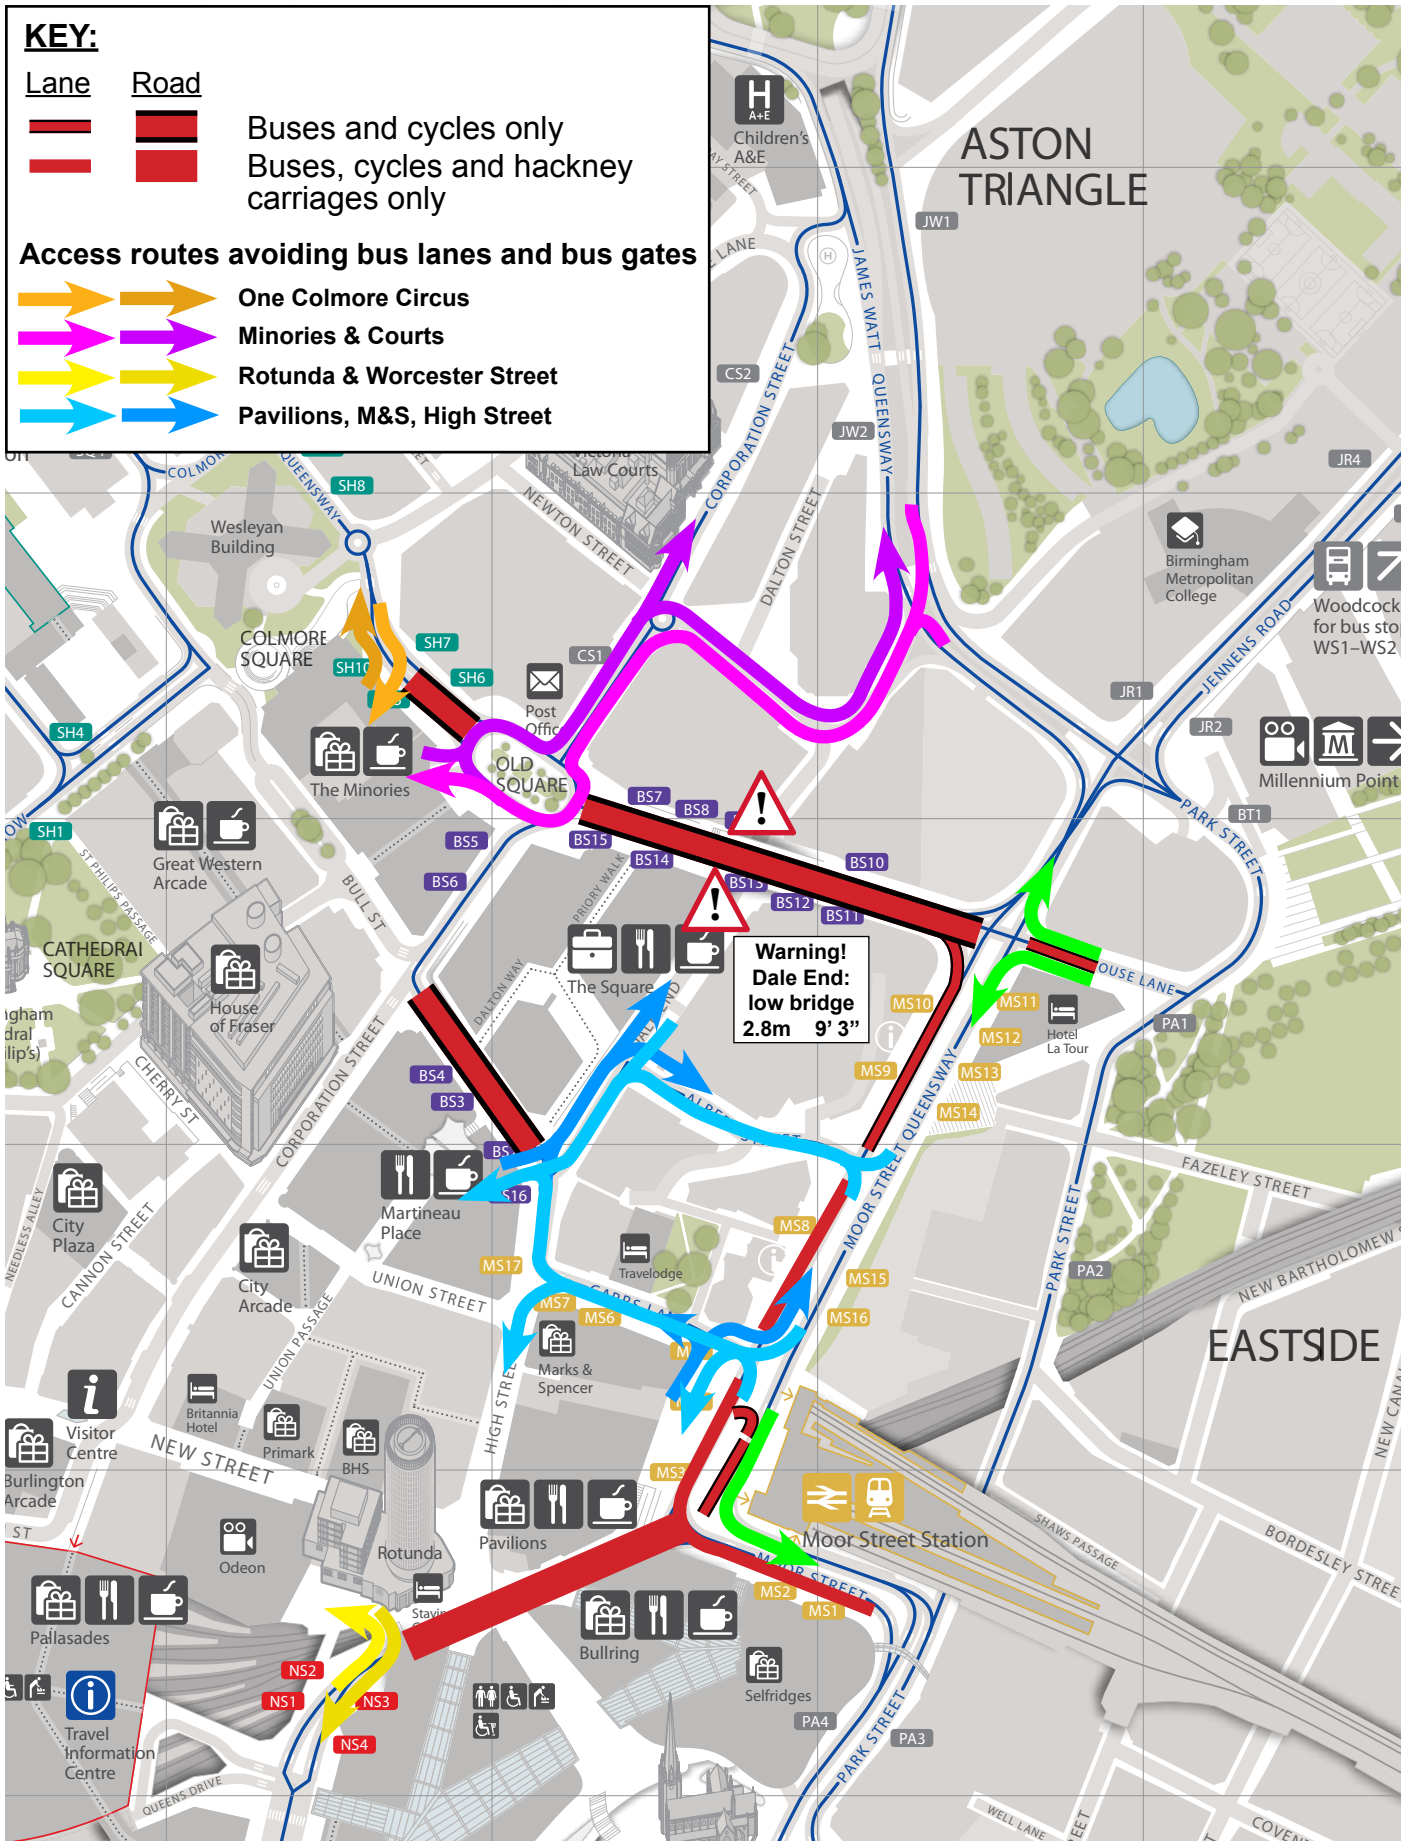

KEY:

Lane Road

Buses and cycles only

Buses, cycles and hackney carriages only

Access routes avoiding bus lanes and bus gates

One Colmore Circus

Minories & Courts

Rotunda & Worcester Street

Pavilions, M&S, High Street

**Birmingham city centre
Routes avoiding bus lanes and bus gates**