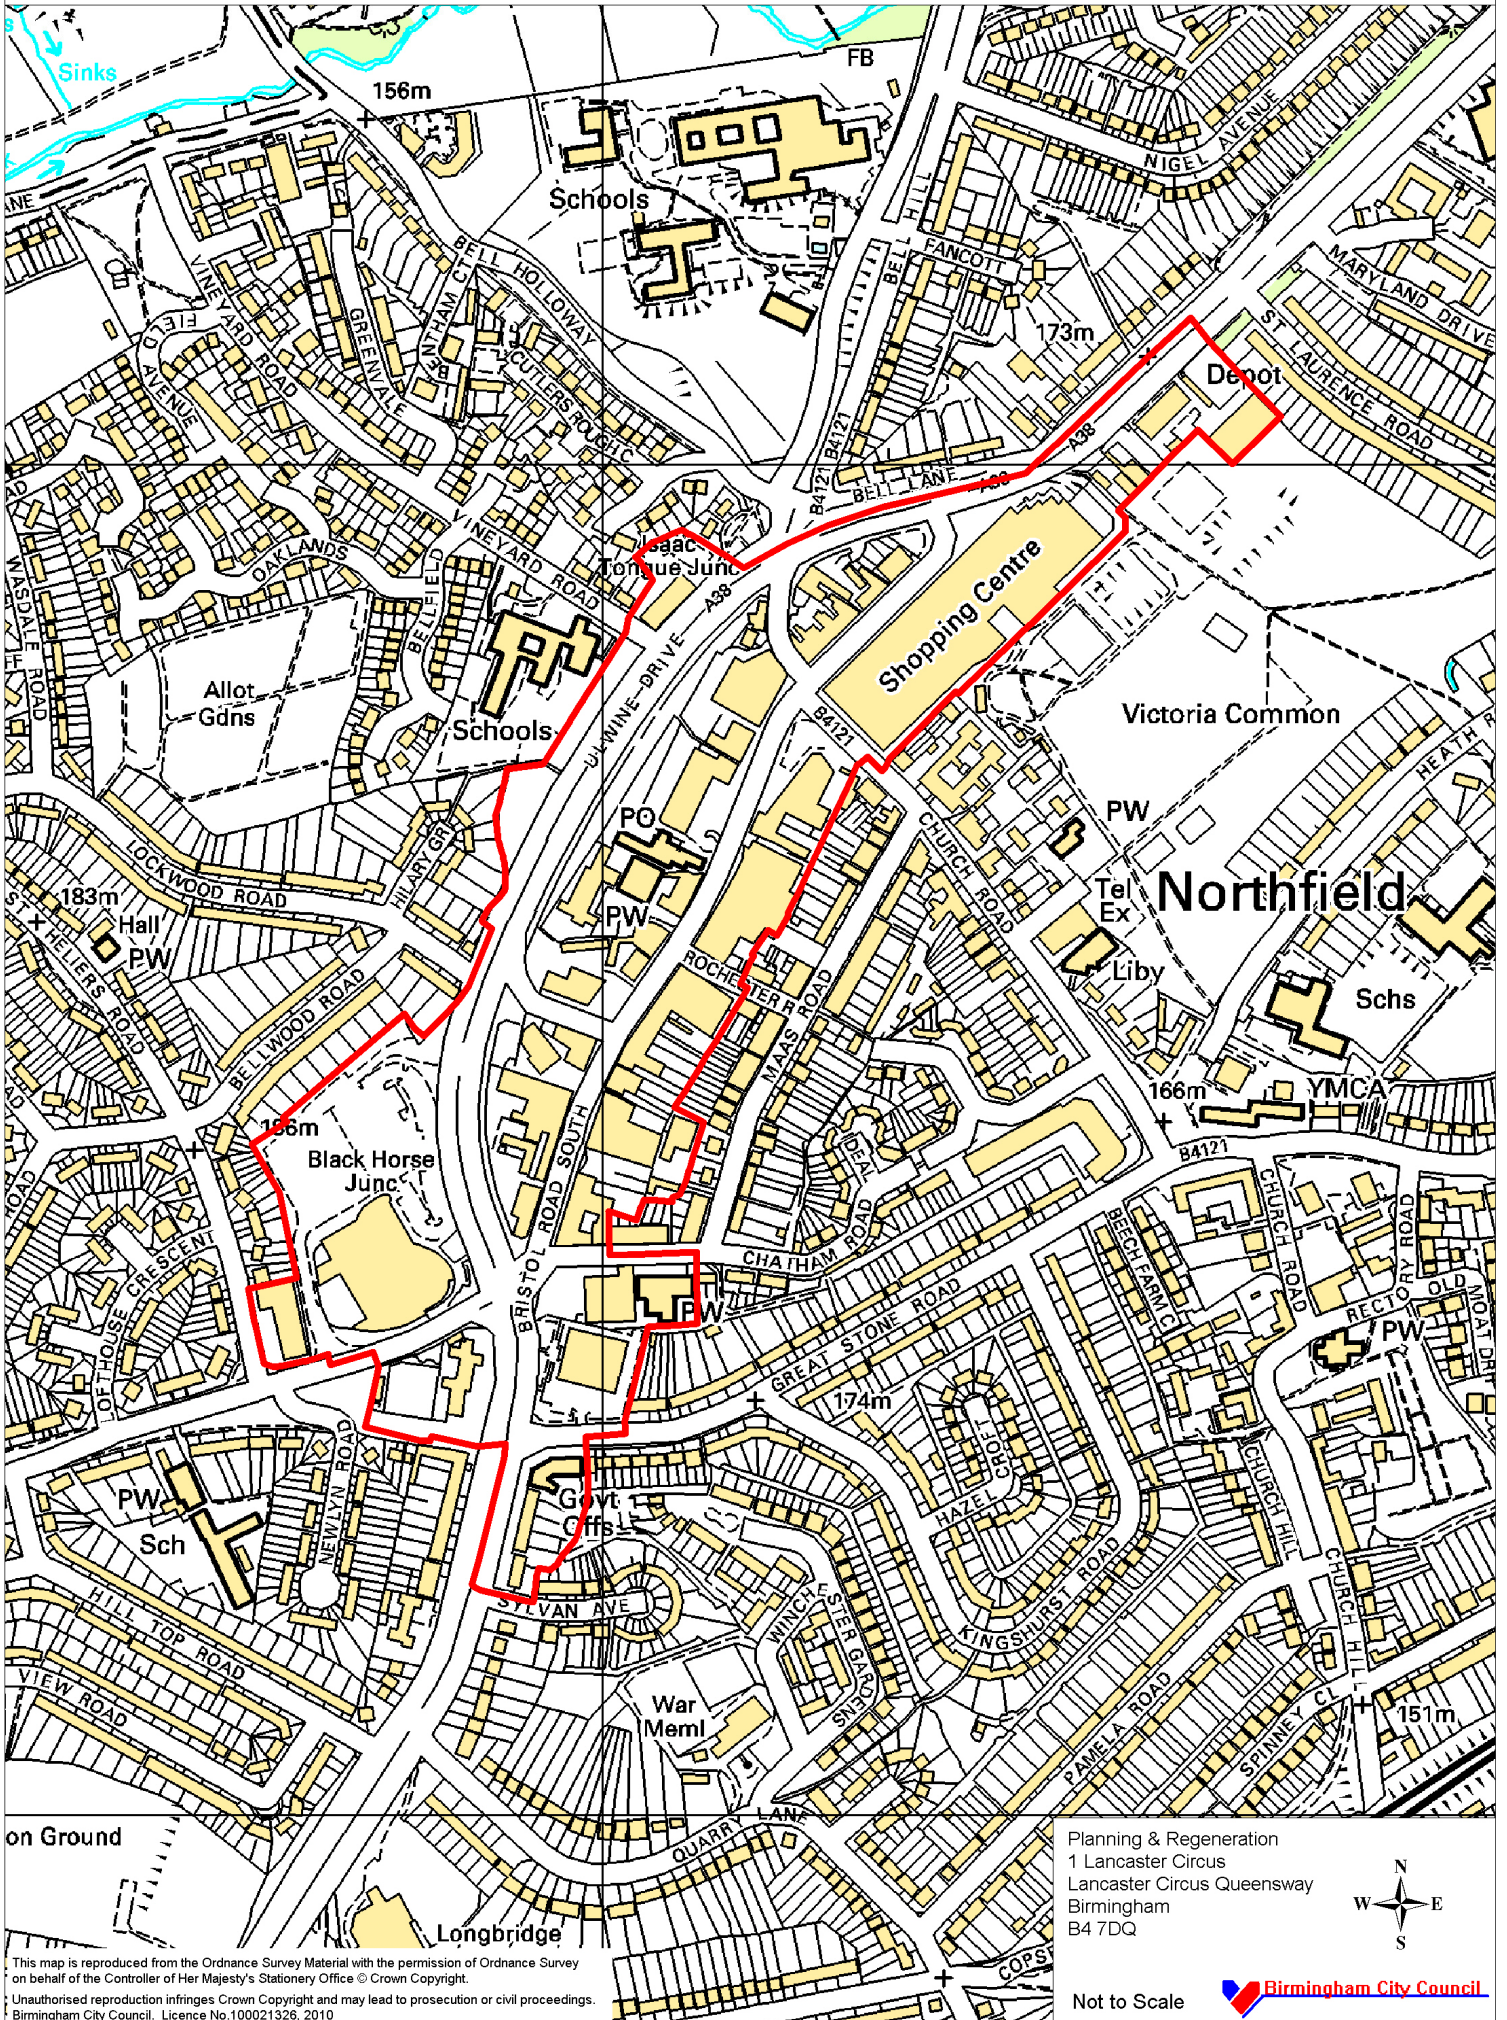

Northfield Regeneration Framework Area

on Ground

This map is reproduced from the Ordnance Survey Material with the permission of Ordnance Survey on behalf of the Controller of Her Majesty's Stationery Office © Crown Copyright. Unauthorised reproduction infringes Crown Copyright and may lead to prosecution or civil proceedings. Birmingham City Council. Licence No.100021326, 2010

Planning & Regeneration
1 Lancaster Circus
Lancaster Circus Queensway
Birmingham
B4 7DQ

Not to Scale