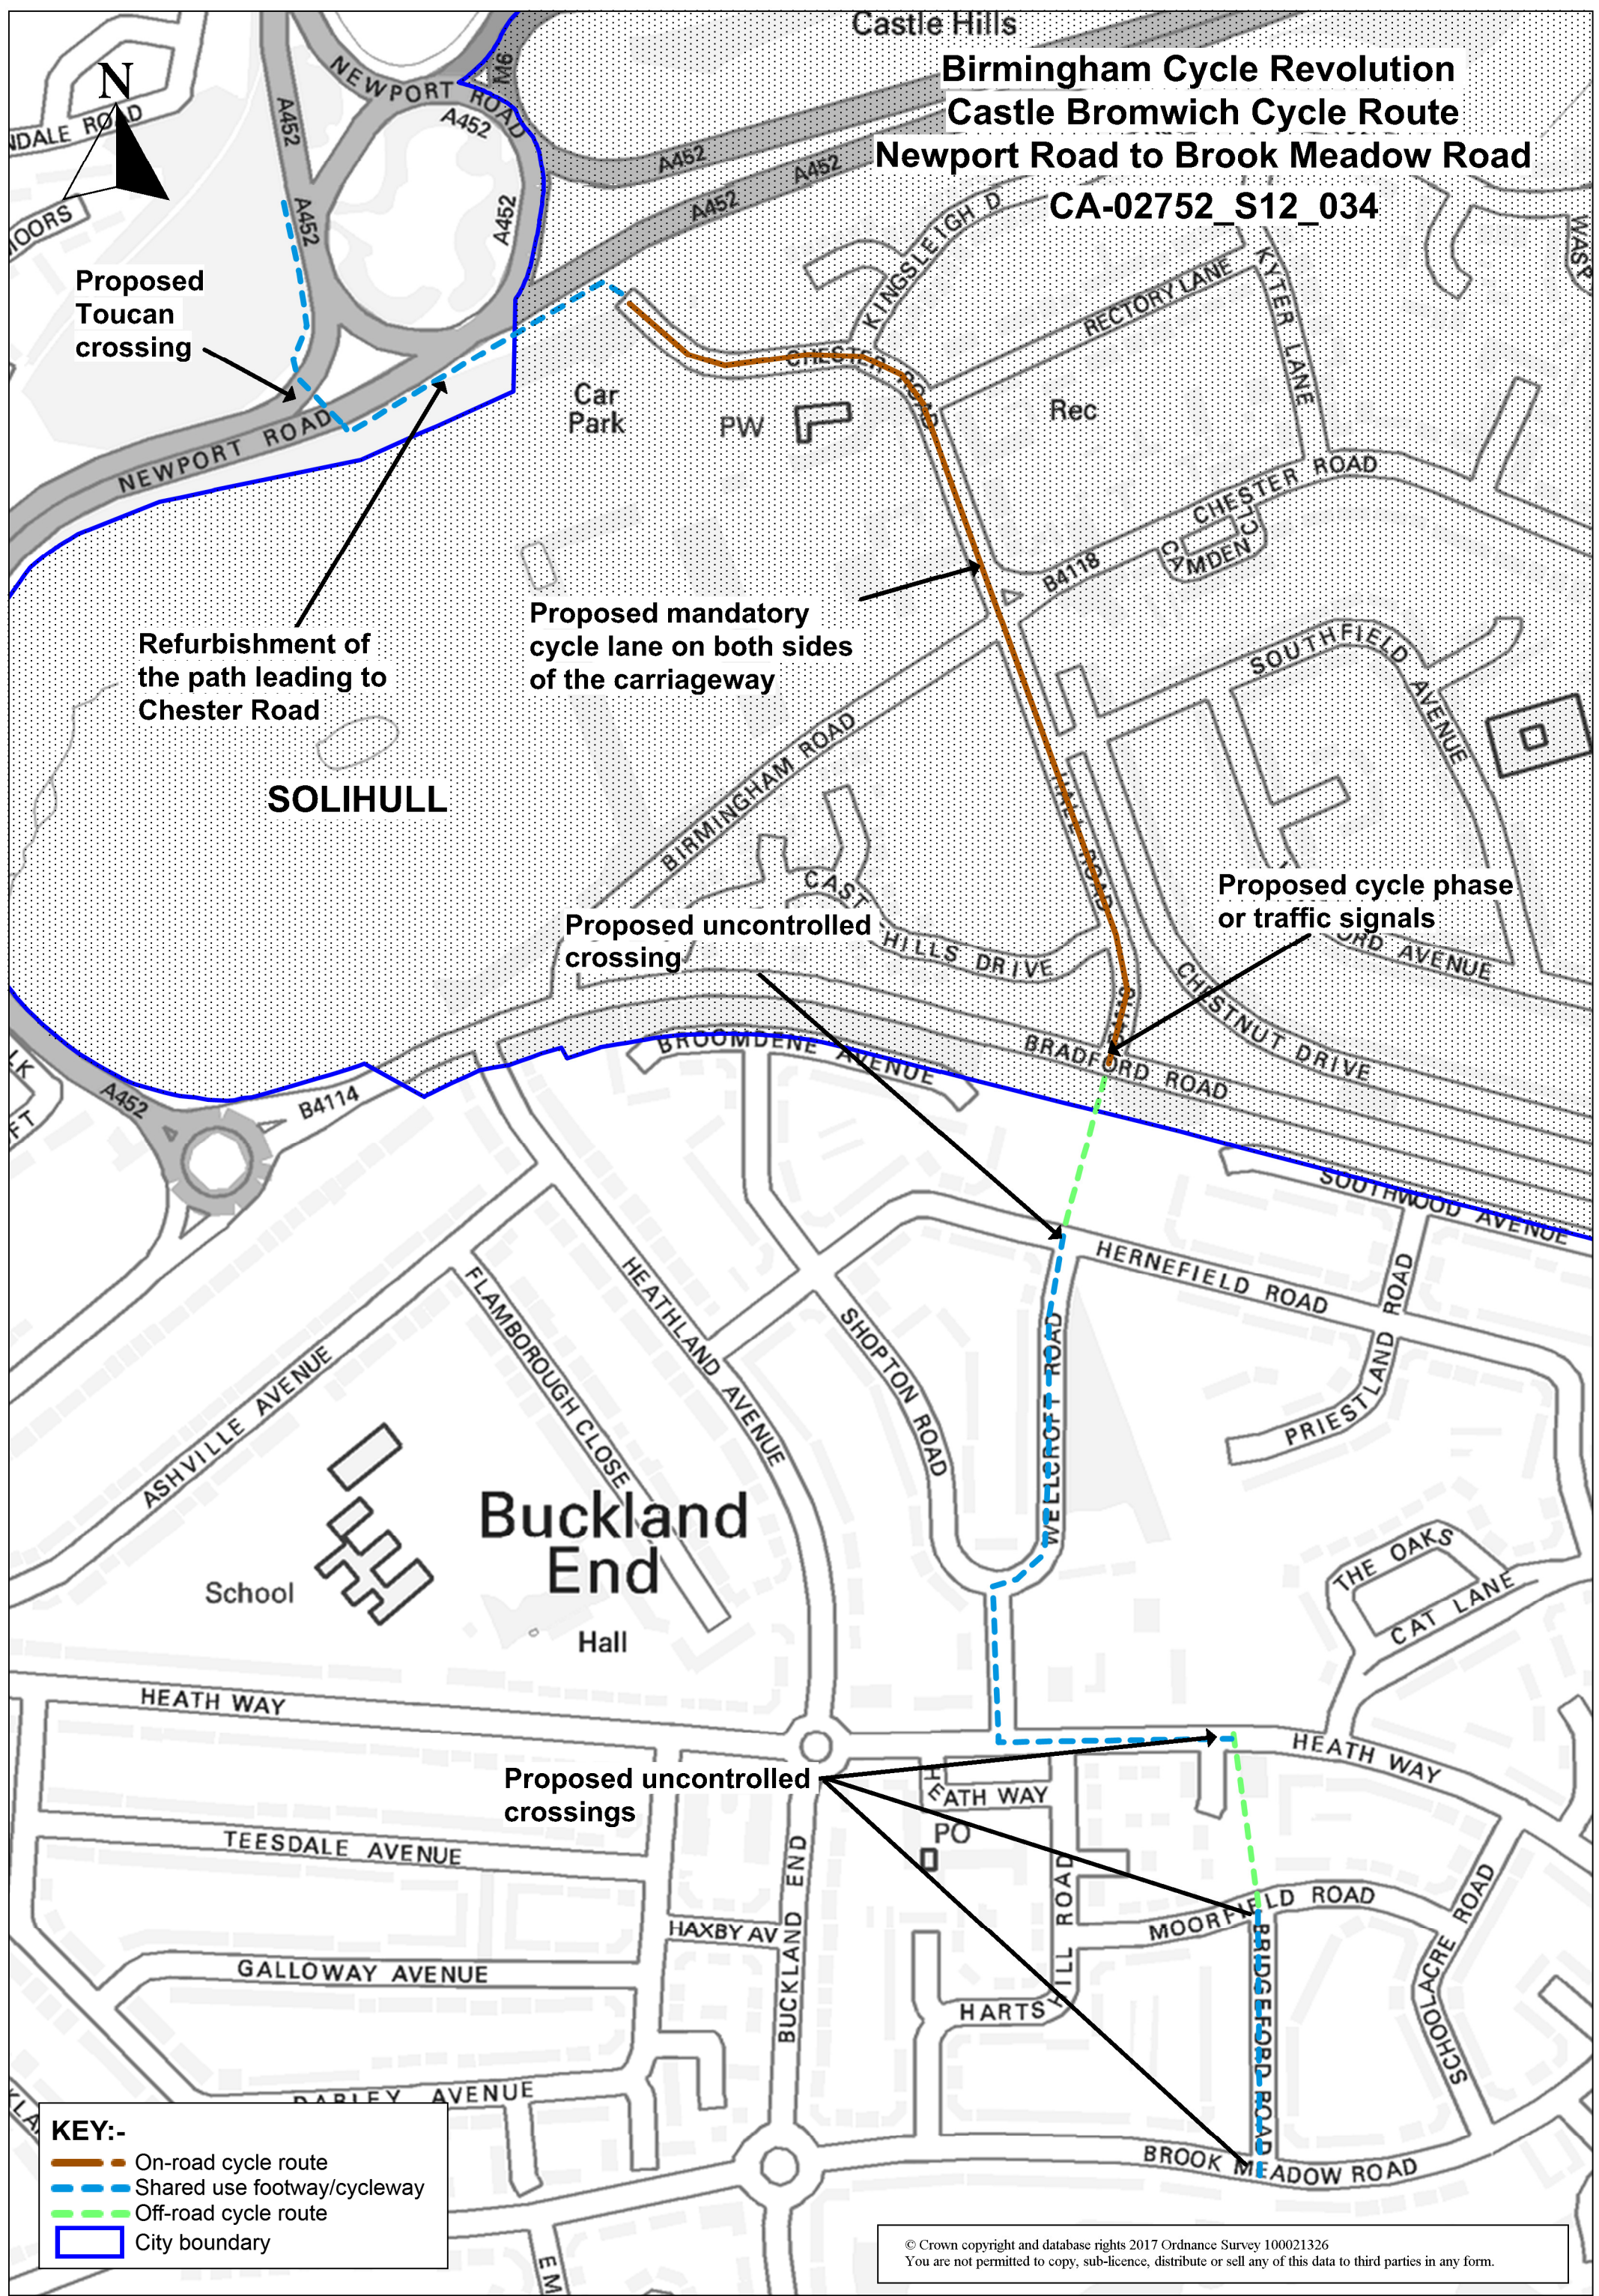

**Birmingham Cycle Revolution
 Castle Bromwich Cycle Route
 Newport Road to Brook Meadow Road
 CA-02752_S12_034**

KEY:-

- On-road cycle route
- Shared use footway/cycleway
- Off-road cycle route
- City boundary