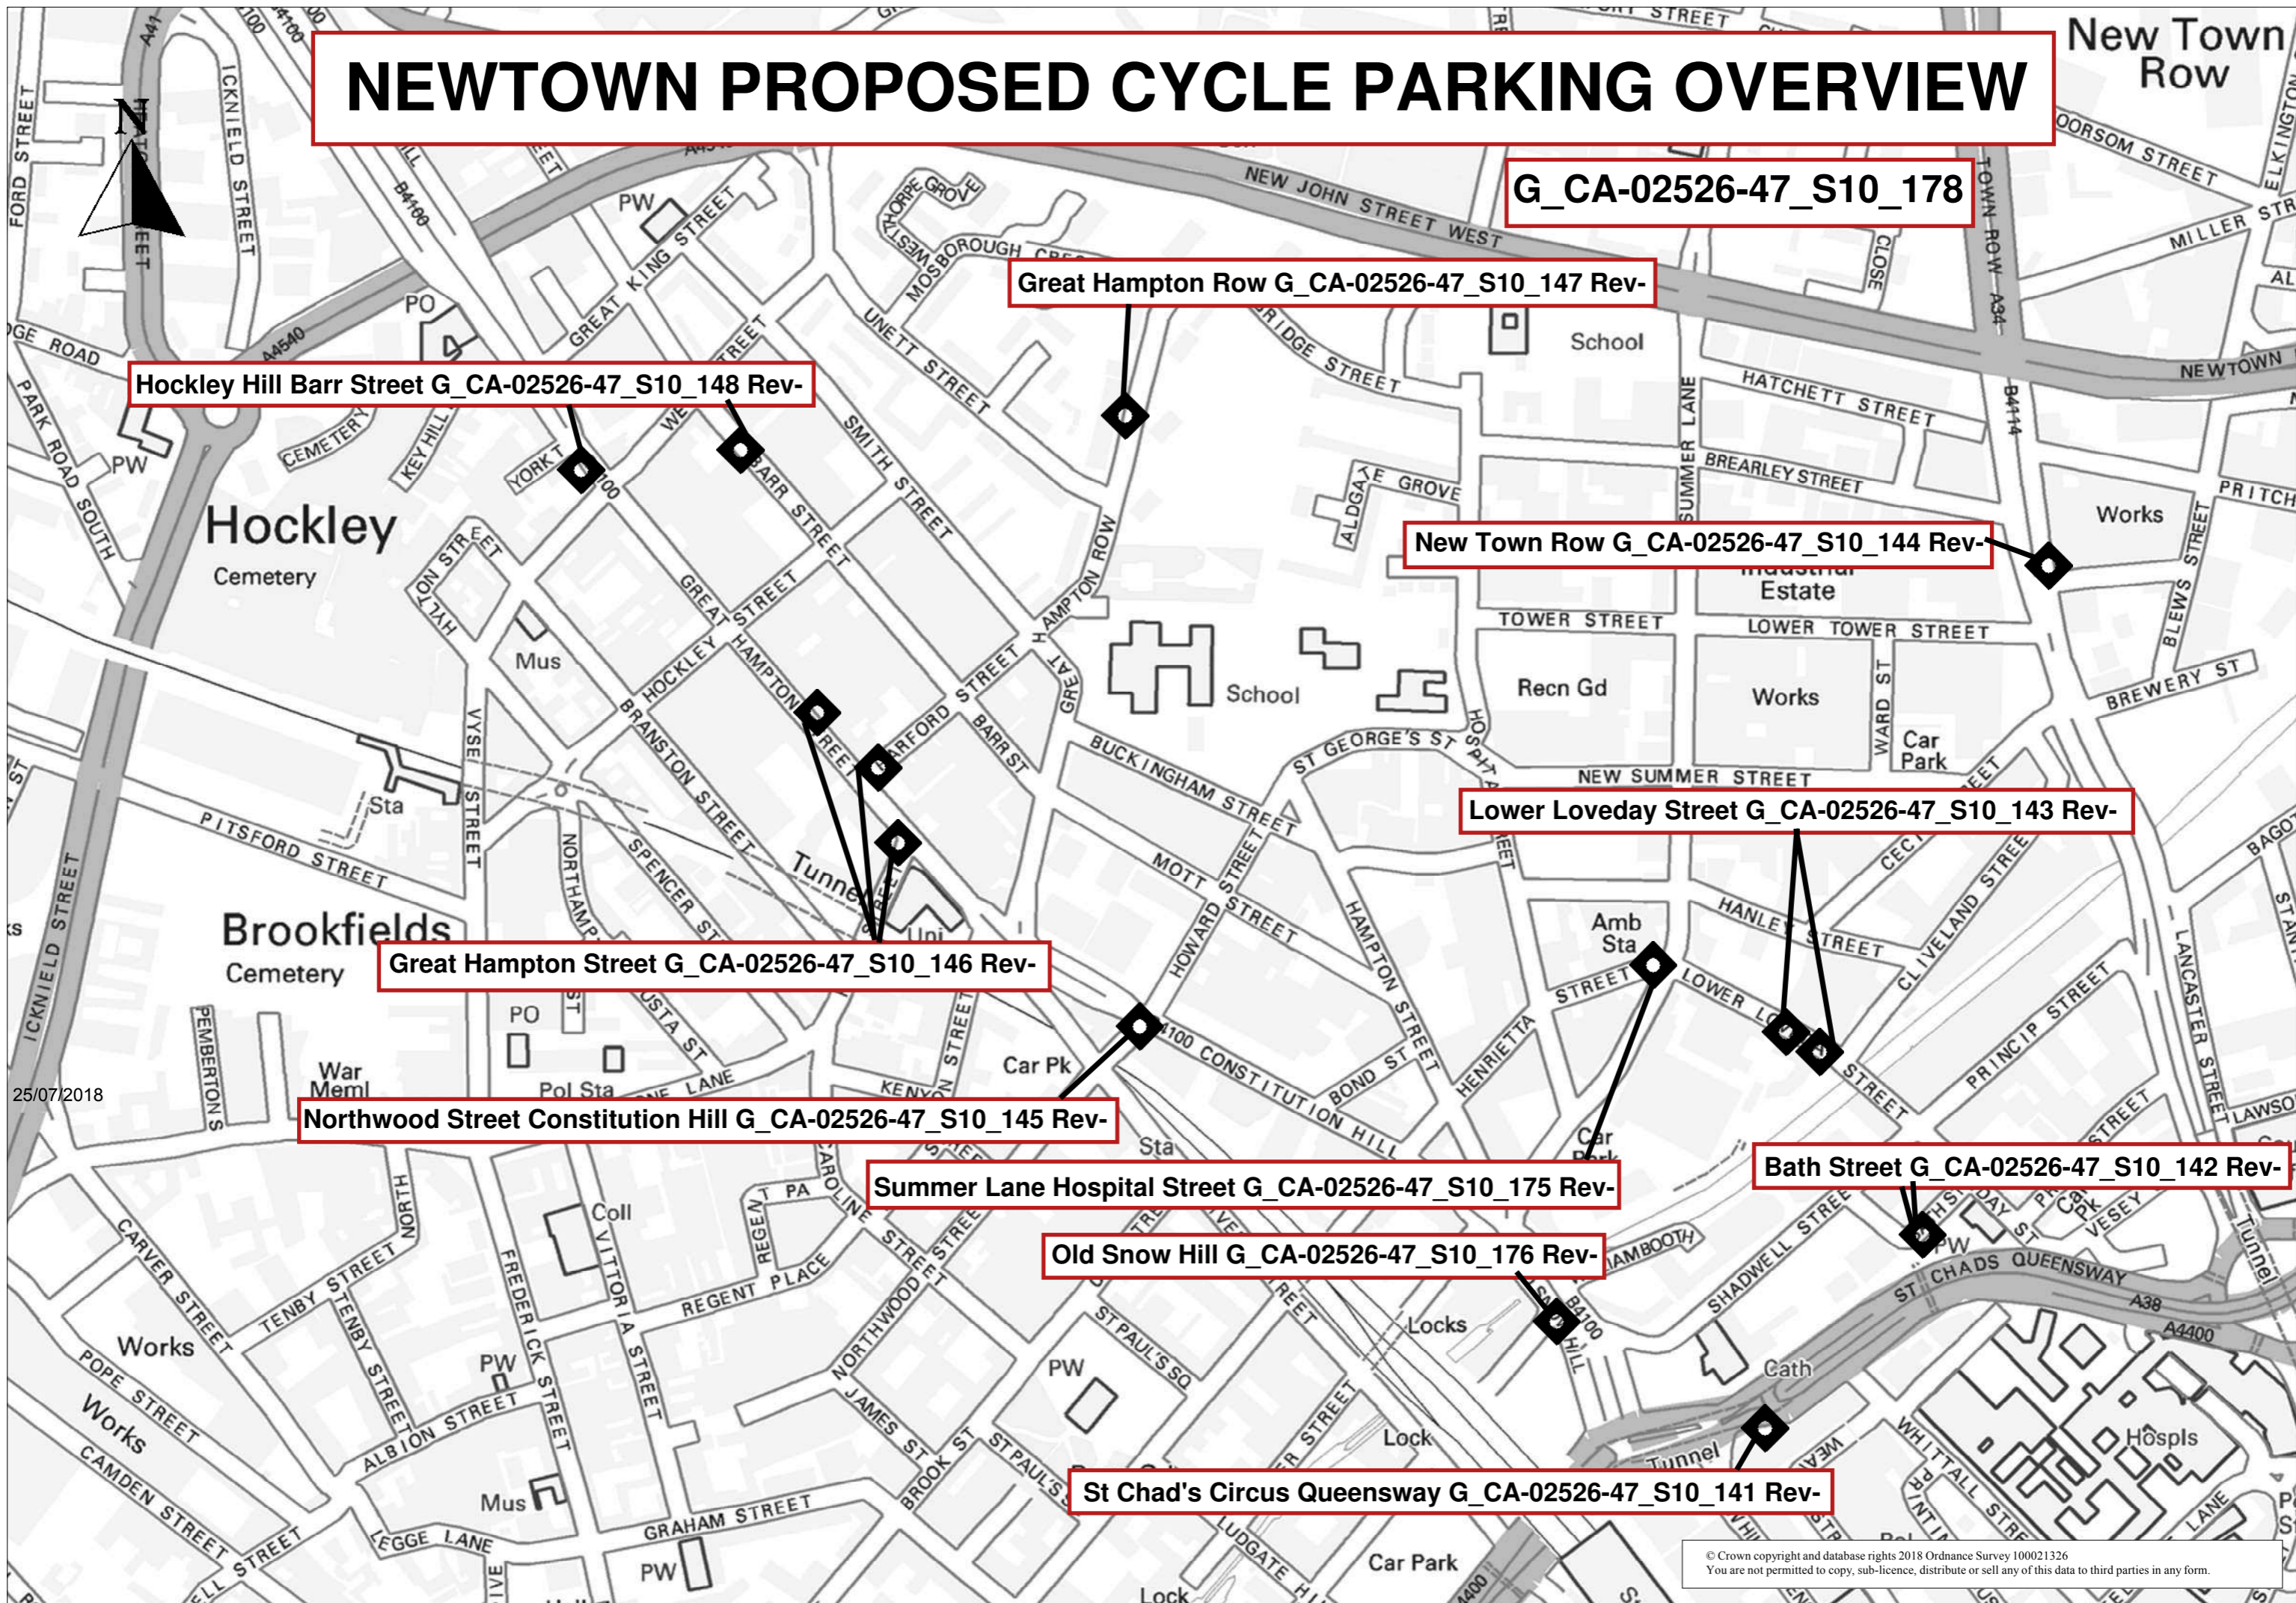

NEWTOWN PROPOSED CYCLE PARKING OVERVIEW

G_CA-02526-47_S10_178

Great Hampton Row G_CA-02526-47_S10_147 Rev-

Hockley Hill Barr Street G_CA-02526-47_S10_148 Rev-

New Town Row G_CA-02526-47_S10_144 Rev-

Lower Loveday Street G_CA-02526-47_S10_143 Rev-

Great Hampton Street G_CA-02526-47_S10_146 Rev-

Northwood Street Constitution Hill G_CA-02526-47_S10_145 Rev-

Summer Lane Hospital Street G_CA-02526-47_S10_175 Rev-

Old Snow Hill G_CA-02526-47_S10_176 Rev-

Bath Street G_CA-02526-47_S10_142 Rev-

St Chad's Circus Queensway G_CA-02526-47_S10_141 Rev-

25/07/2018