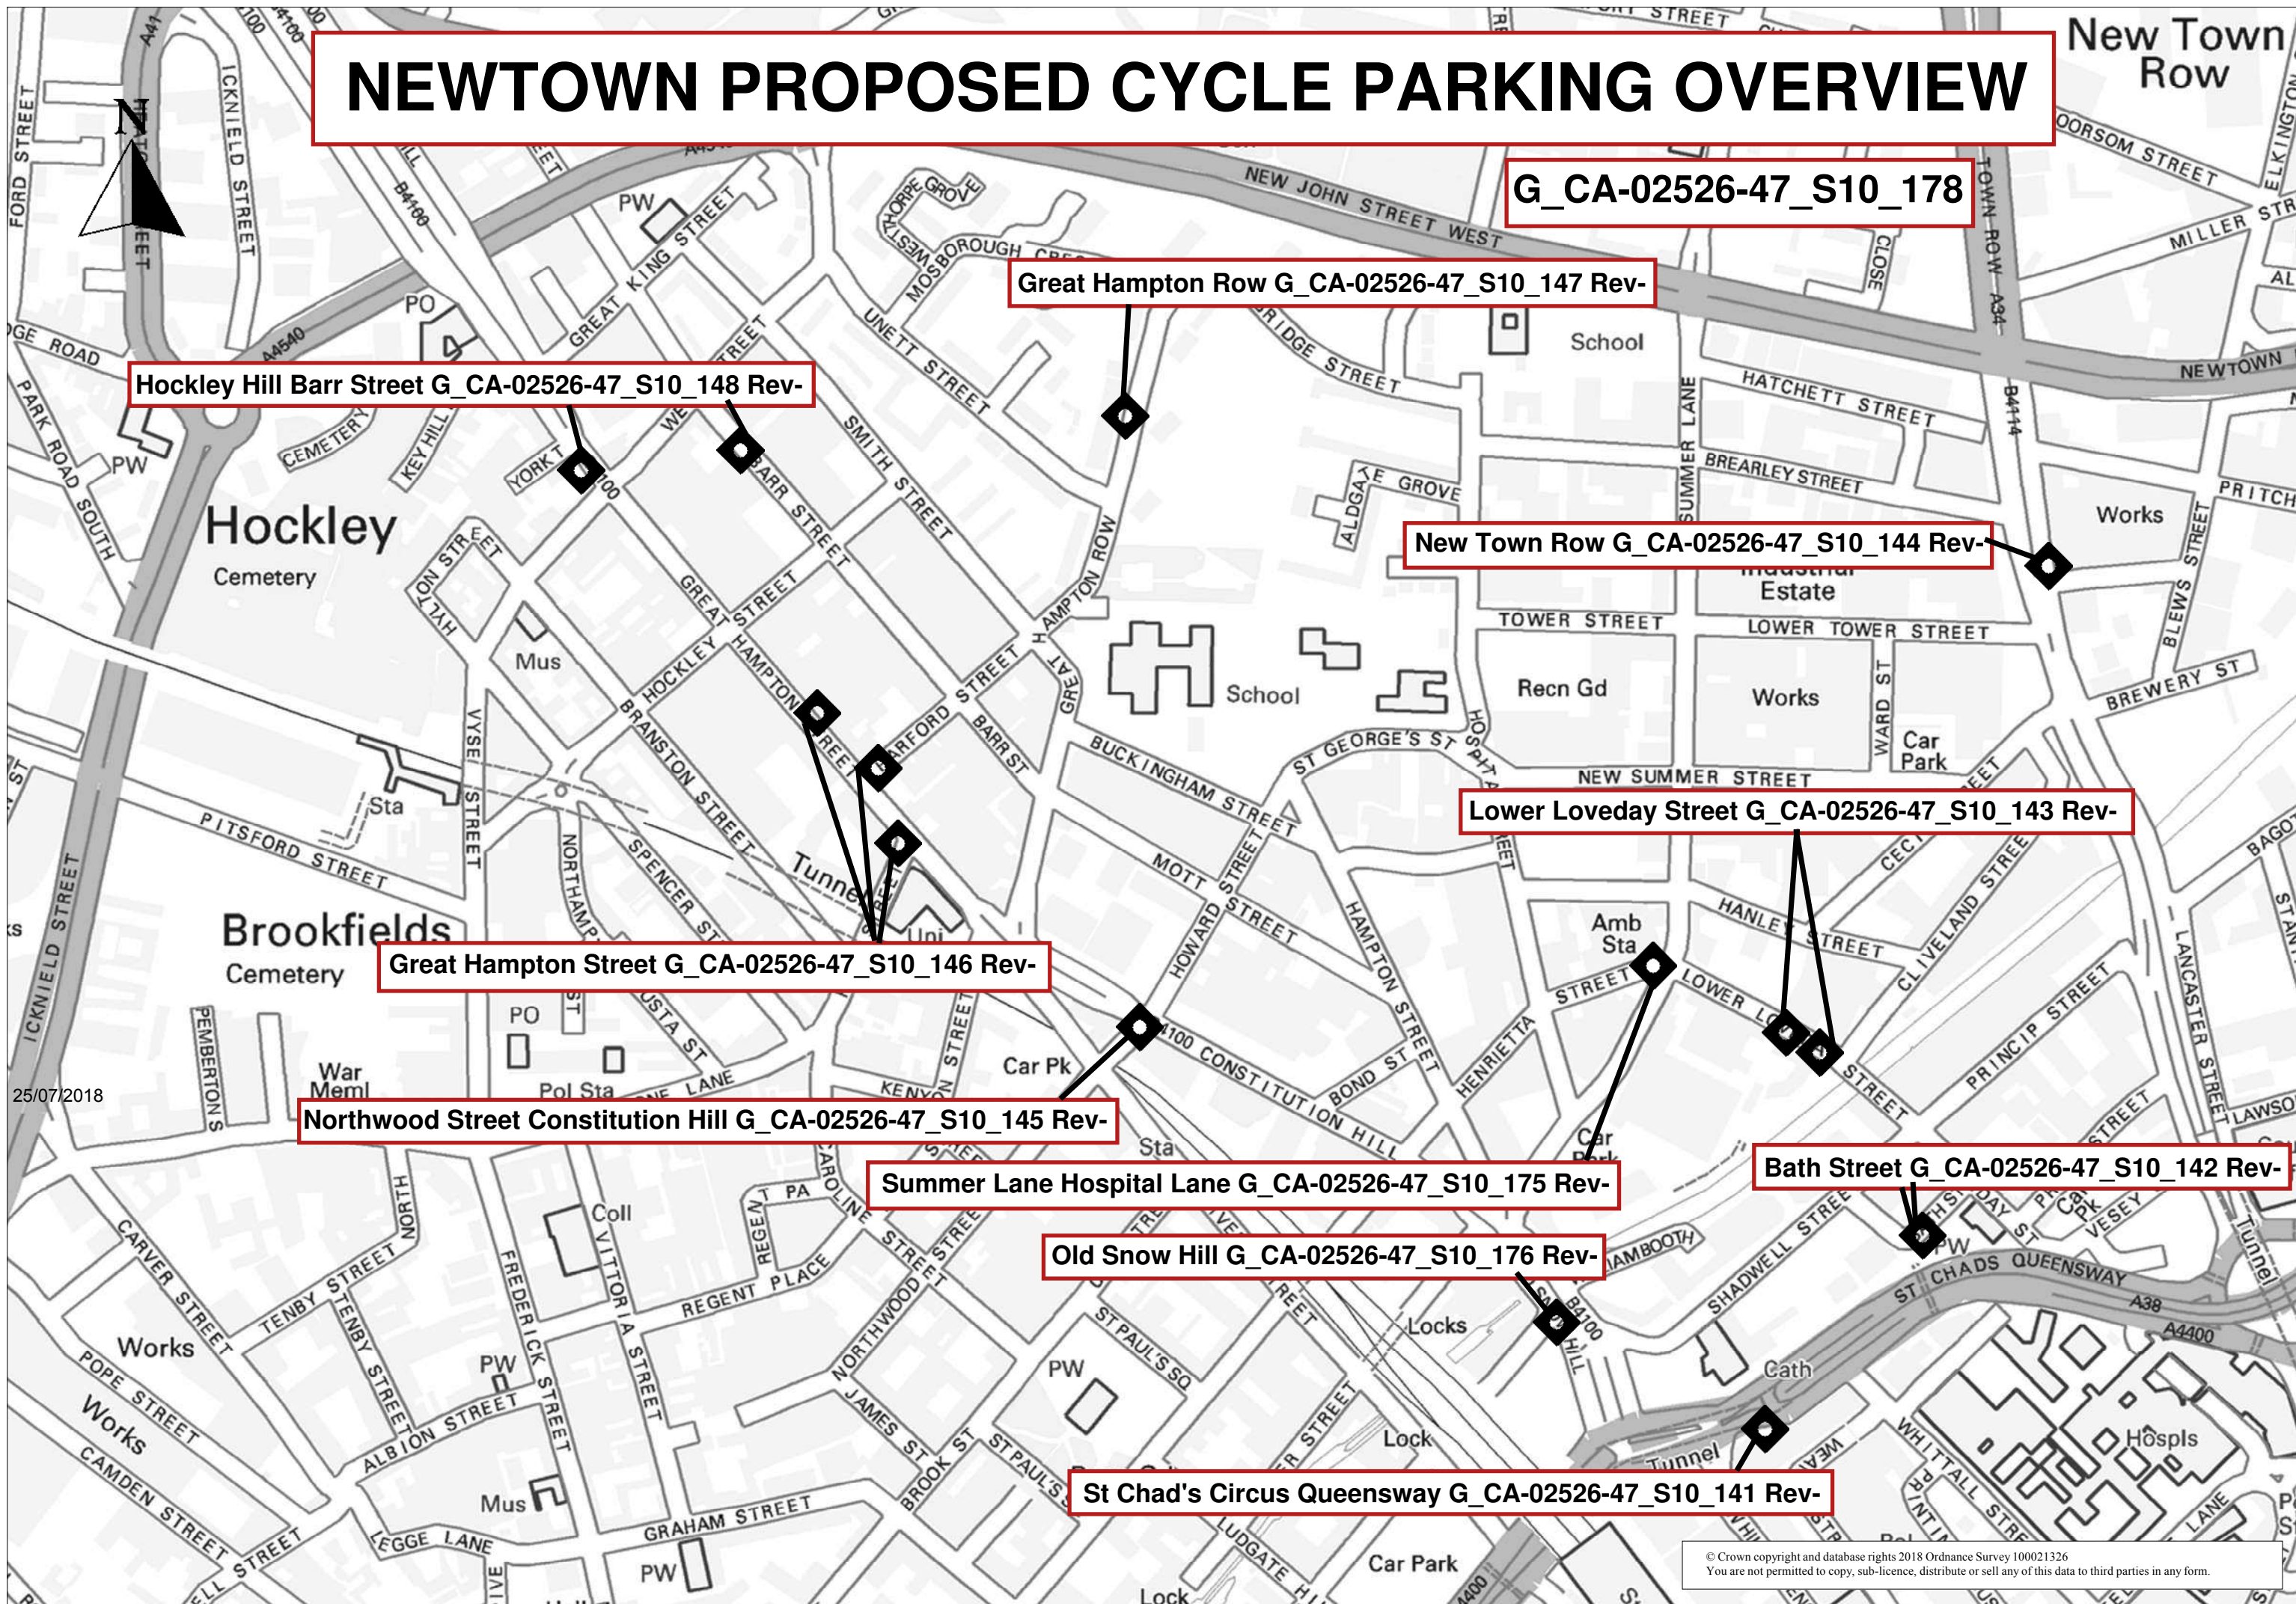

NEWTOWN PROPOSED CYCLE PARKING OVERVIEW

G_CA-02526-47_S10_178

Great Hampton Row G_CA-02526-47_S10_147 Rev-

Hockley Hill Barr Street G_CA-02526-47_S10_148 Rev-

New Town Row G_CA-02526-47_S10_144 Rev-

Lower Loveday Street G_CA-02526-47_S10_143 Rev-

Great Hampton Street G_CA-02526-47_S10_146 Rev-

Northwood Street Constitution Hill G_CA-02526-47_S10_145 Rev-

Summer Lane Hospital Lane G_CA-02526-47_S10_175 Rev-

Old Snow Hill G_CA-02526-47_S10_176 Rev-

Bath Street G_CA-02526-47_S10_142 Rev-

St Chad's Circus Queensway G_CA-02526-47_S10_141 Rev-

25/07/2018