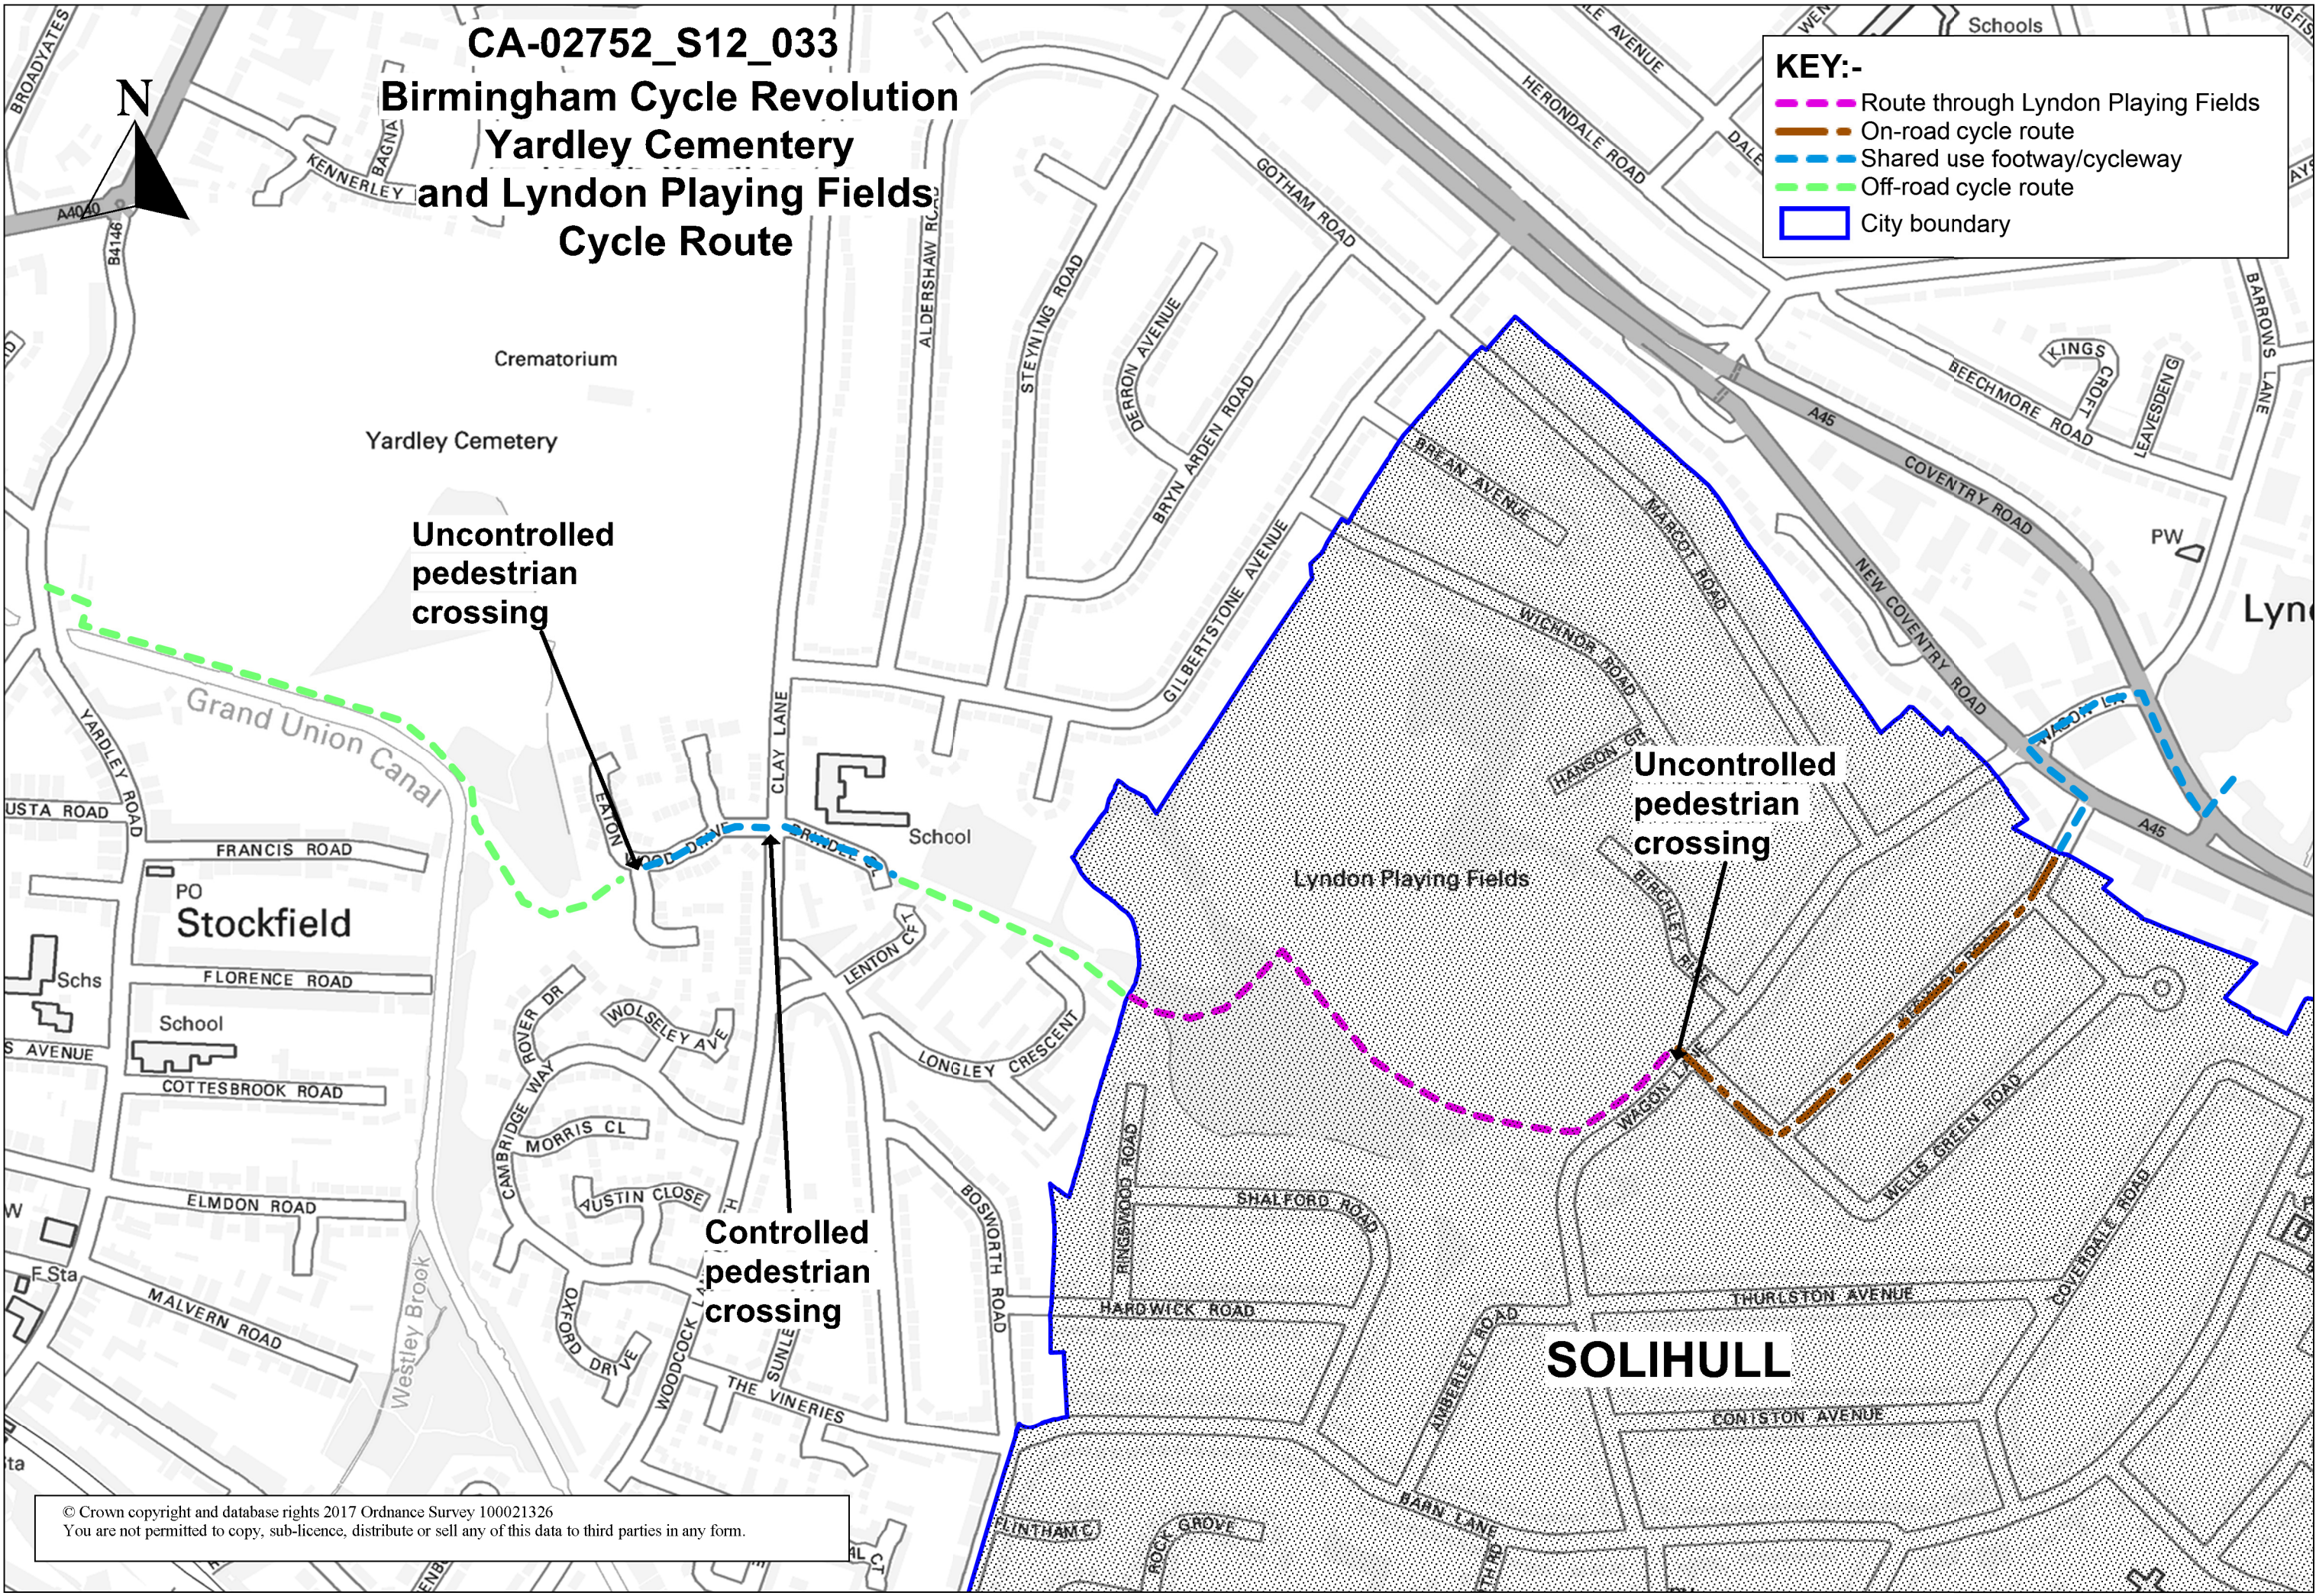

CA-02752_S12_033

Birmingham Cycle Revolution Yardley Cemetry and Lyndon Playing Fields Cycle Route

KEY:-

-  Route through Lyndon Playing Fields
-  On-road cycle route
-  Shared use footway/cycleway
-  Off-road cycle route
-  City boundary

**Uncontrolled
pedestrian
crossing**

**Uncontrolled
pedestrian
crossing**

**Controlled
pedestrian
crossing**

SOLIHULL