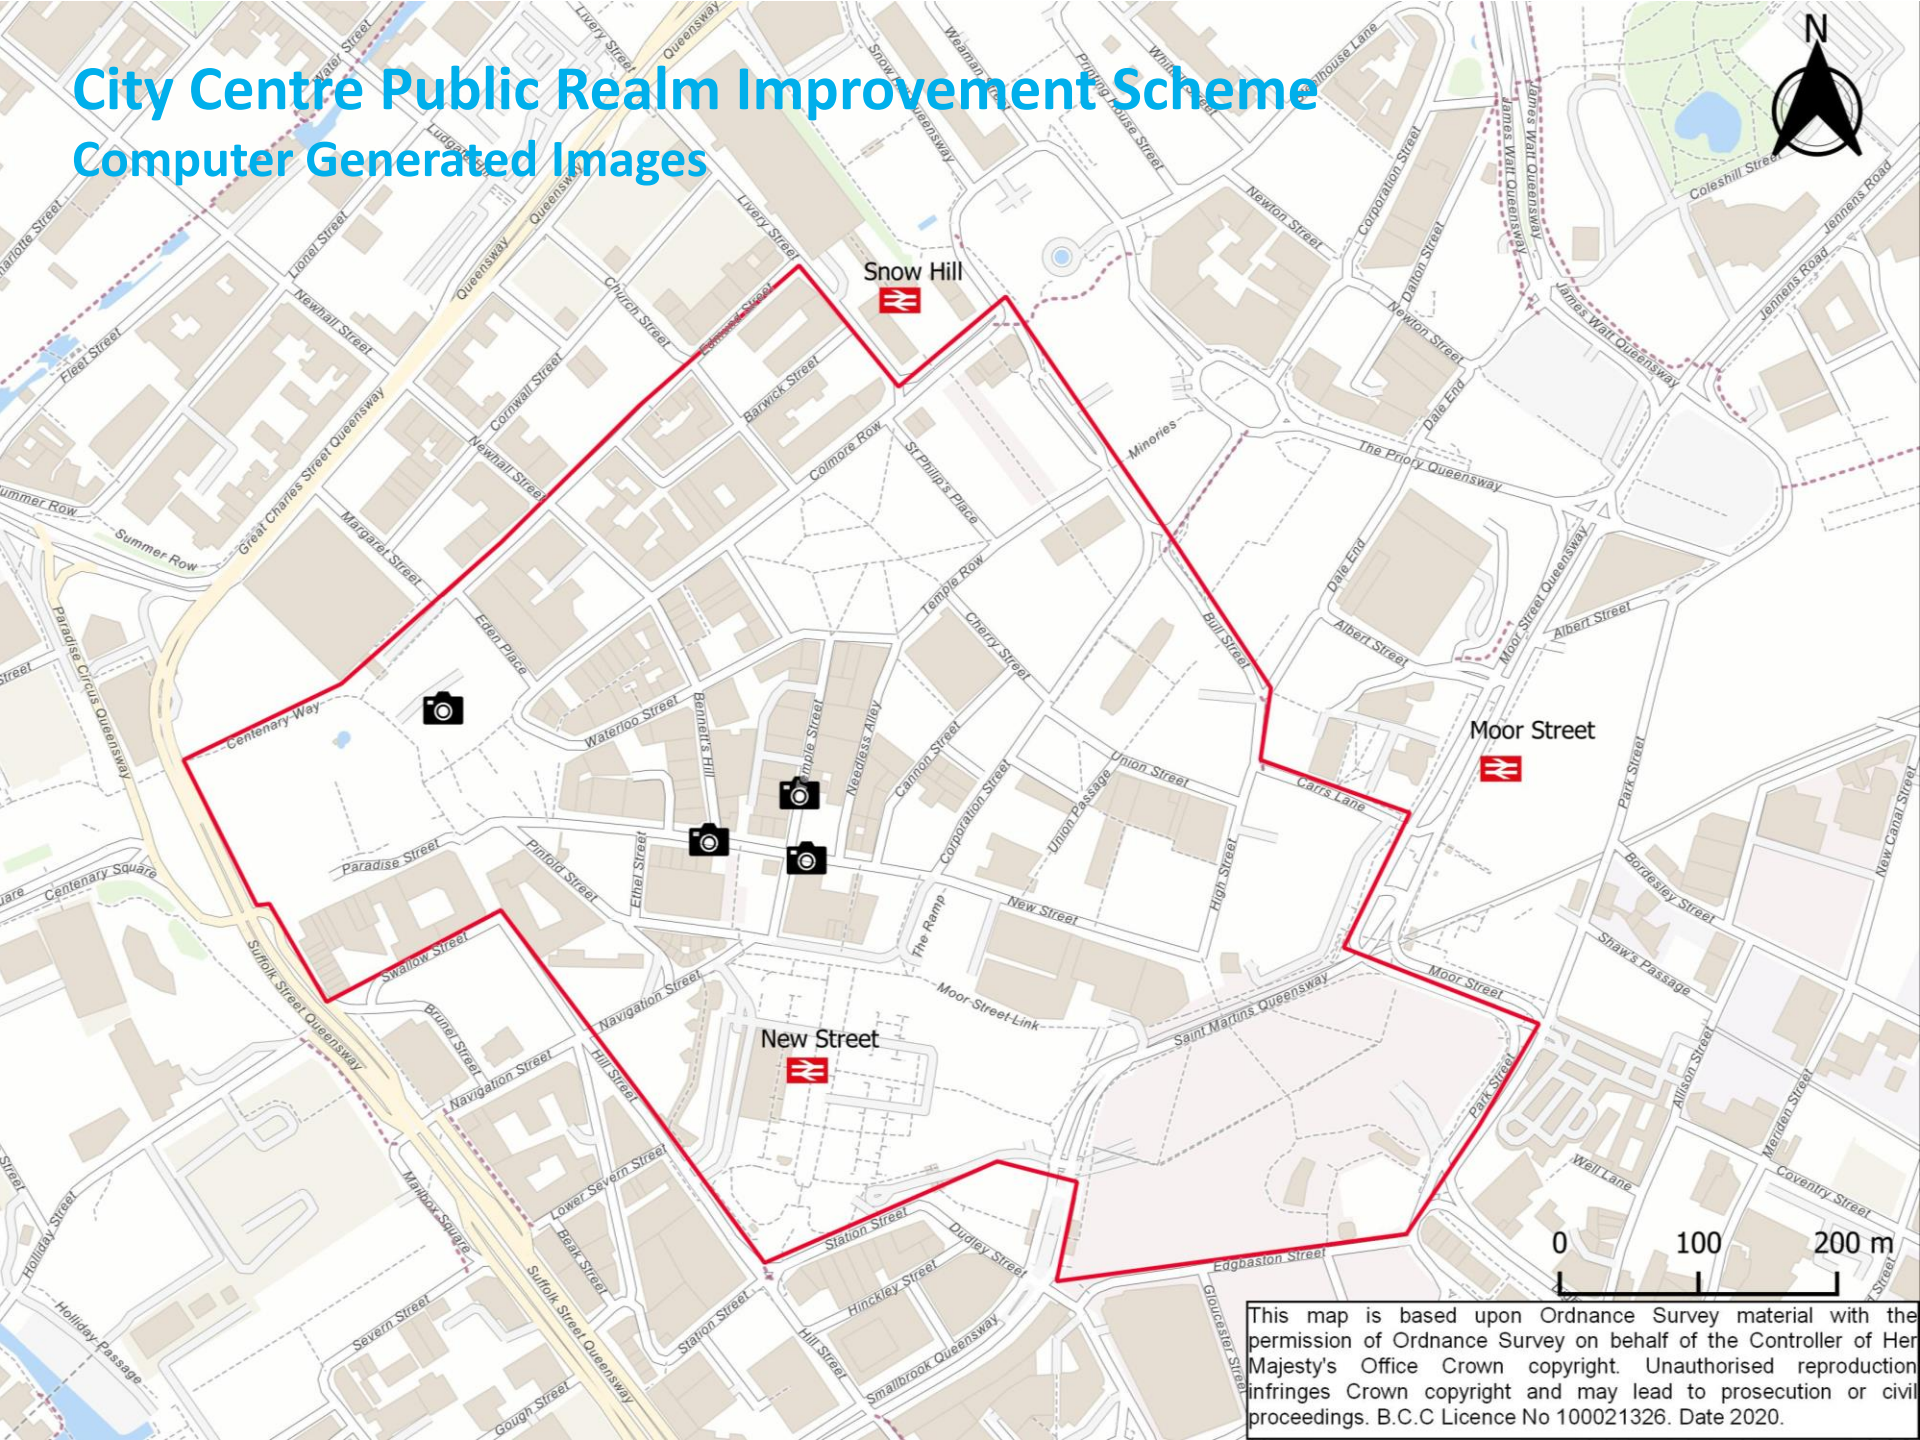

## Computer Generated Images

This map is based upon Ordnance Survey material with the permission of Ordnance Survey on behalf of the Controller of Her Majesty's Office Crown copyright. Unauthorised reproduction infringes Crown copyright and may lead to prosecution or civil proceedings. B.C.C Licence No 100021326. Date 2020.

# Temple Street

*Proposed view of Temple Street looking north towards Cathedral Square*

# Victoria Square

*Proposed view of Victoria Square looking towards Waterloo Street*

# New Street

*Proposed view of New Street looking west towards Victoria Square*