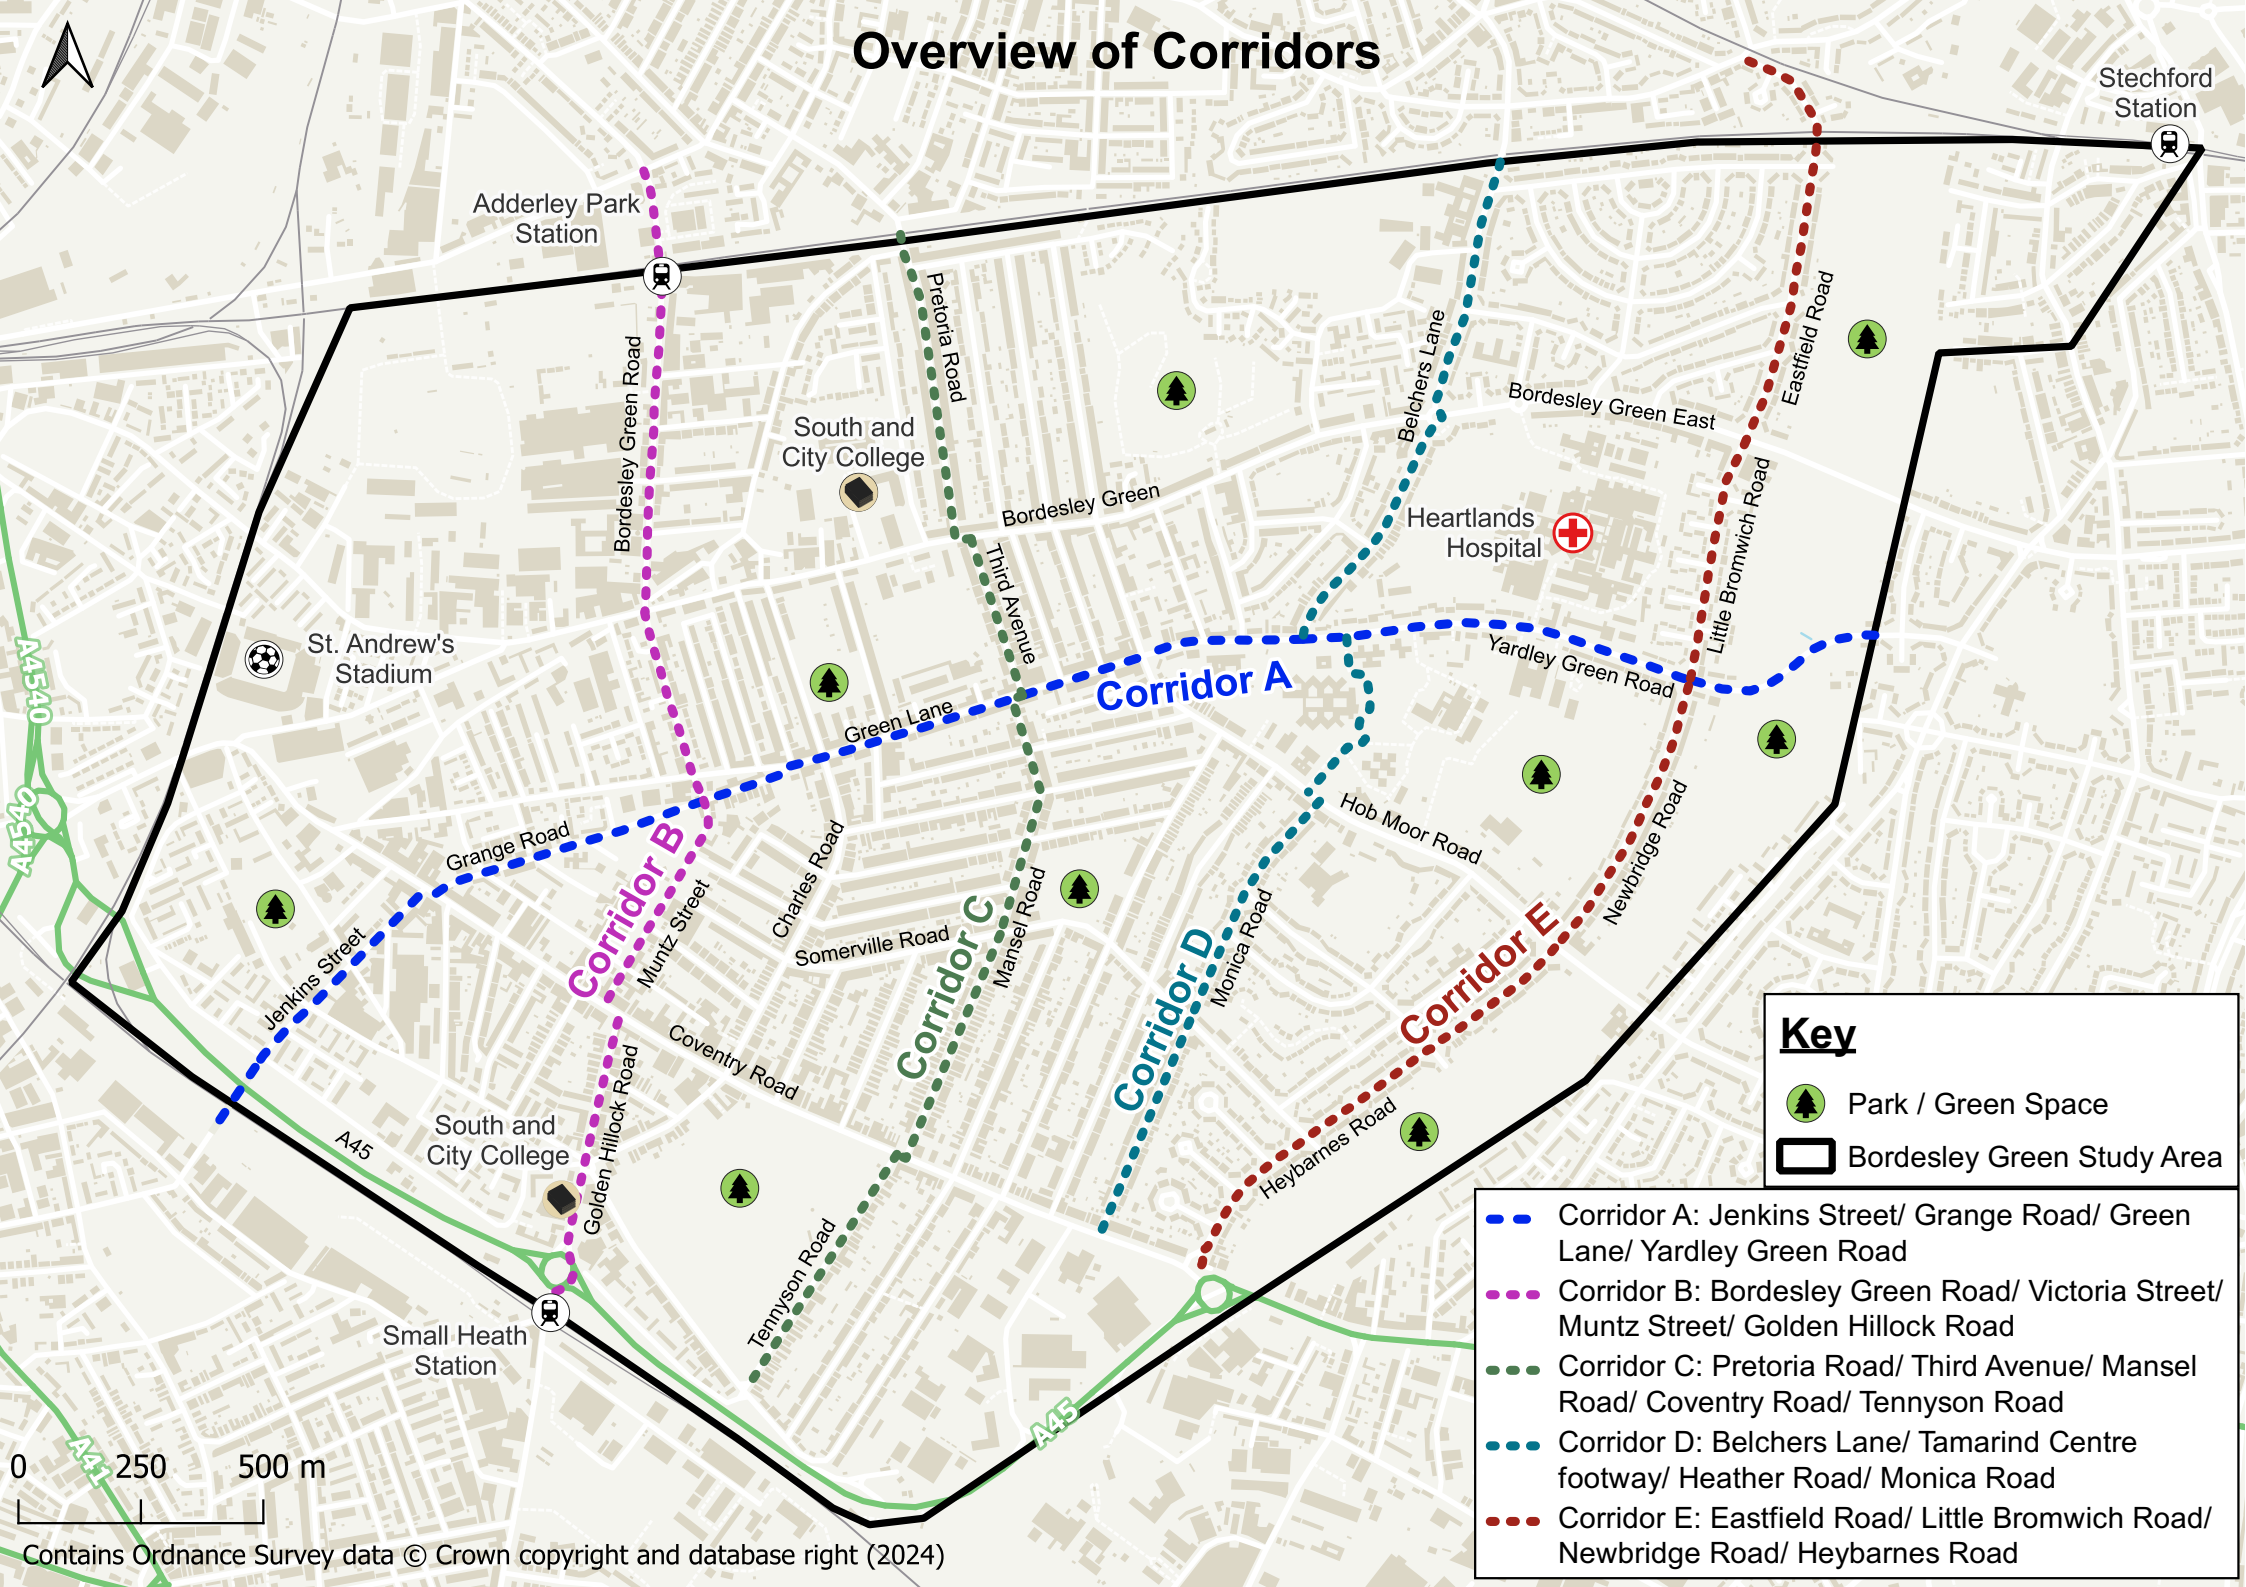

Overview of Corridors

Key

- Park / Green Space
- Bordesley Green Study Area

- Corridor A: Jenkins Street/ Grange Road/ Green Lane/ Yardley Green Road
- Corridor B: Bordesley Green Road/ Victoria Street/ Muntz Street/ Golden Hillock Road
- Corridor C: Pretoria Road/ Third Avenue/ Mansel Road/ Coventry Road/ Tennyson Road
- Corridor D: Belchers Lane/ Tamarind Centre footway/ Heather Road/ Monica Road
- Corridor E: Eastfield Road/ Little Bromwich Road/ Newbridge Road/ Heybarnes Road