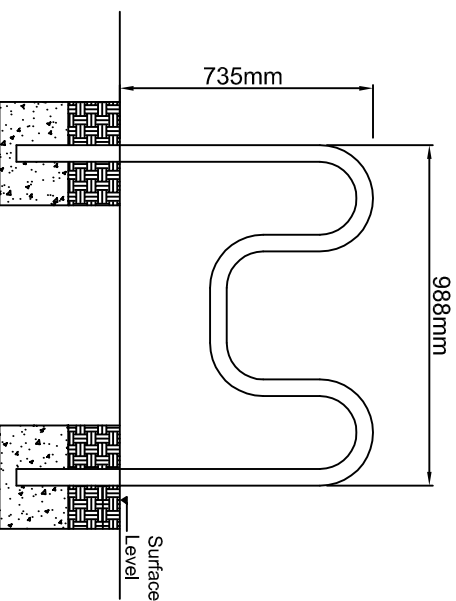

INSET A
DETAILS OF 'M' SHAPED CYCLE STAND

Birmingham City Council
ANNE SHAW
HEAD OF TRANSPORTATION SERVICES
1 LANCASTER CIRCUS
BIRMINGHAM B4 7DQ

BSI ISO 9001 Quality Management
ice award winner
ICE West Midlands Annual Awards

SCHEME
CYCLE PARKING 2015

DRAWINGS
CONSULTATION
SITE SR_1
SOHO ROAD/SOHO HILL

DATE	REV.	DESIGNER	PM	REVISIONS	DRN/PM
NH	22/09/15	NH	NH	22/09/15	
DRAWING STATUS					REVISION
GENERAL					SCALE
DWG. No					1:500

1 2 3 4 5 6 7 8