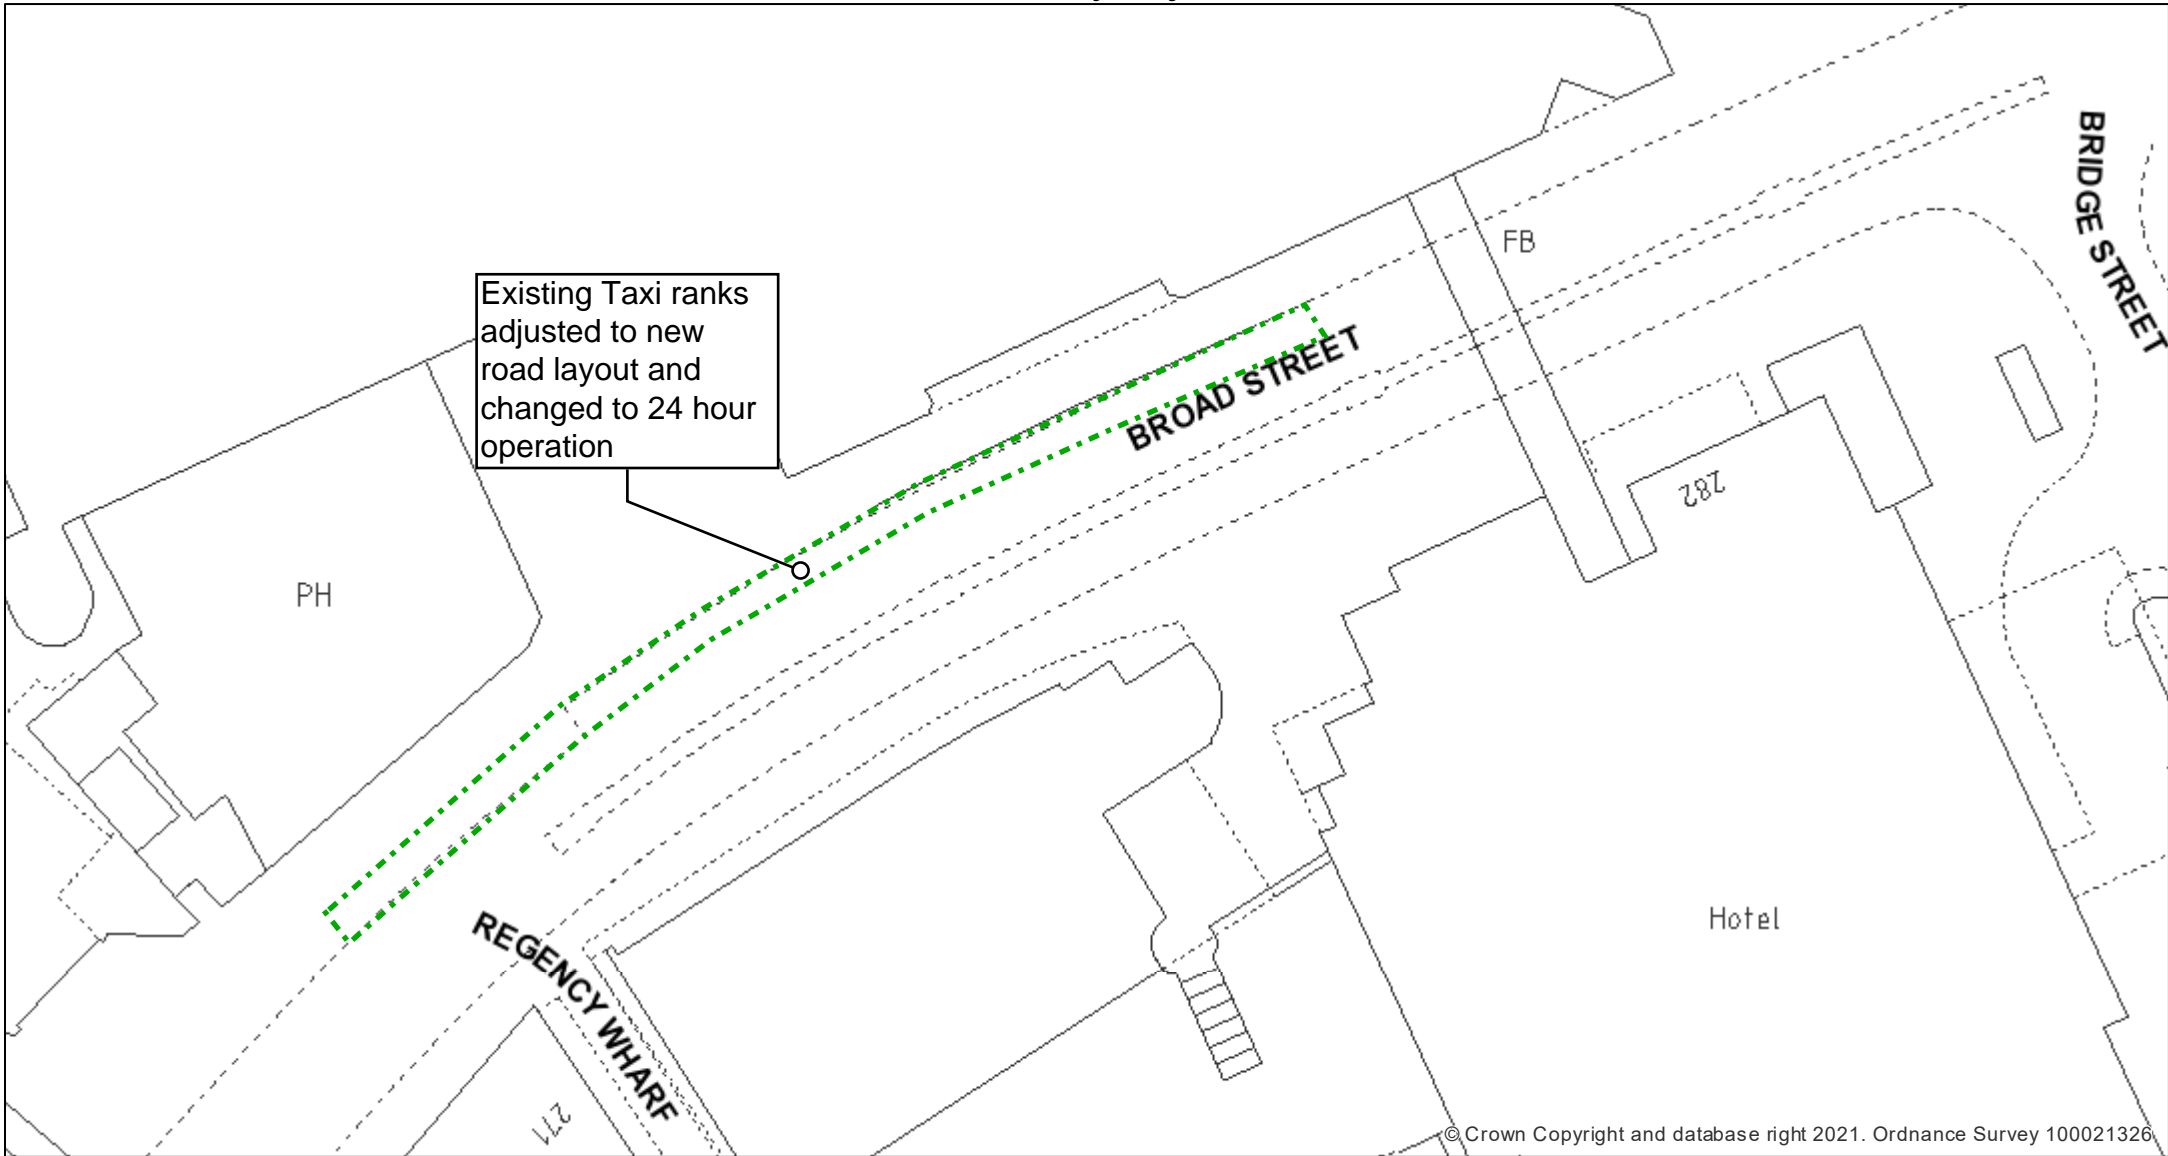

Broad Street Taxi bay adjustment

Date of Map Creation: 09/09/2021

Map Created By:

Scale: 1:500

© Crown copyright. All rights reserved. Birmingham City Council 100021326 (2019).
You are not permitted to copy, sub-licence, distribute or sell any of this data to third parties in any form.
© GeoPerspectives, supplied by Bluesky International Ltd
Cities Revealed® copyright by The GeoInformation® Group, 2014 and Crown Copyright © All right reserved