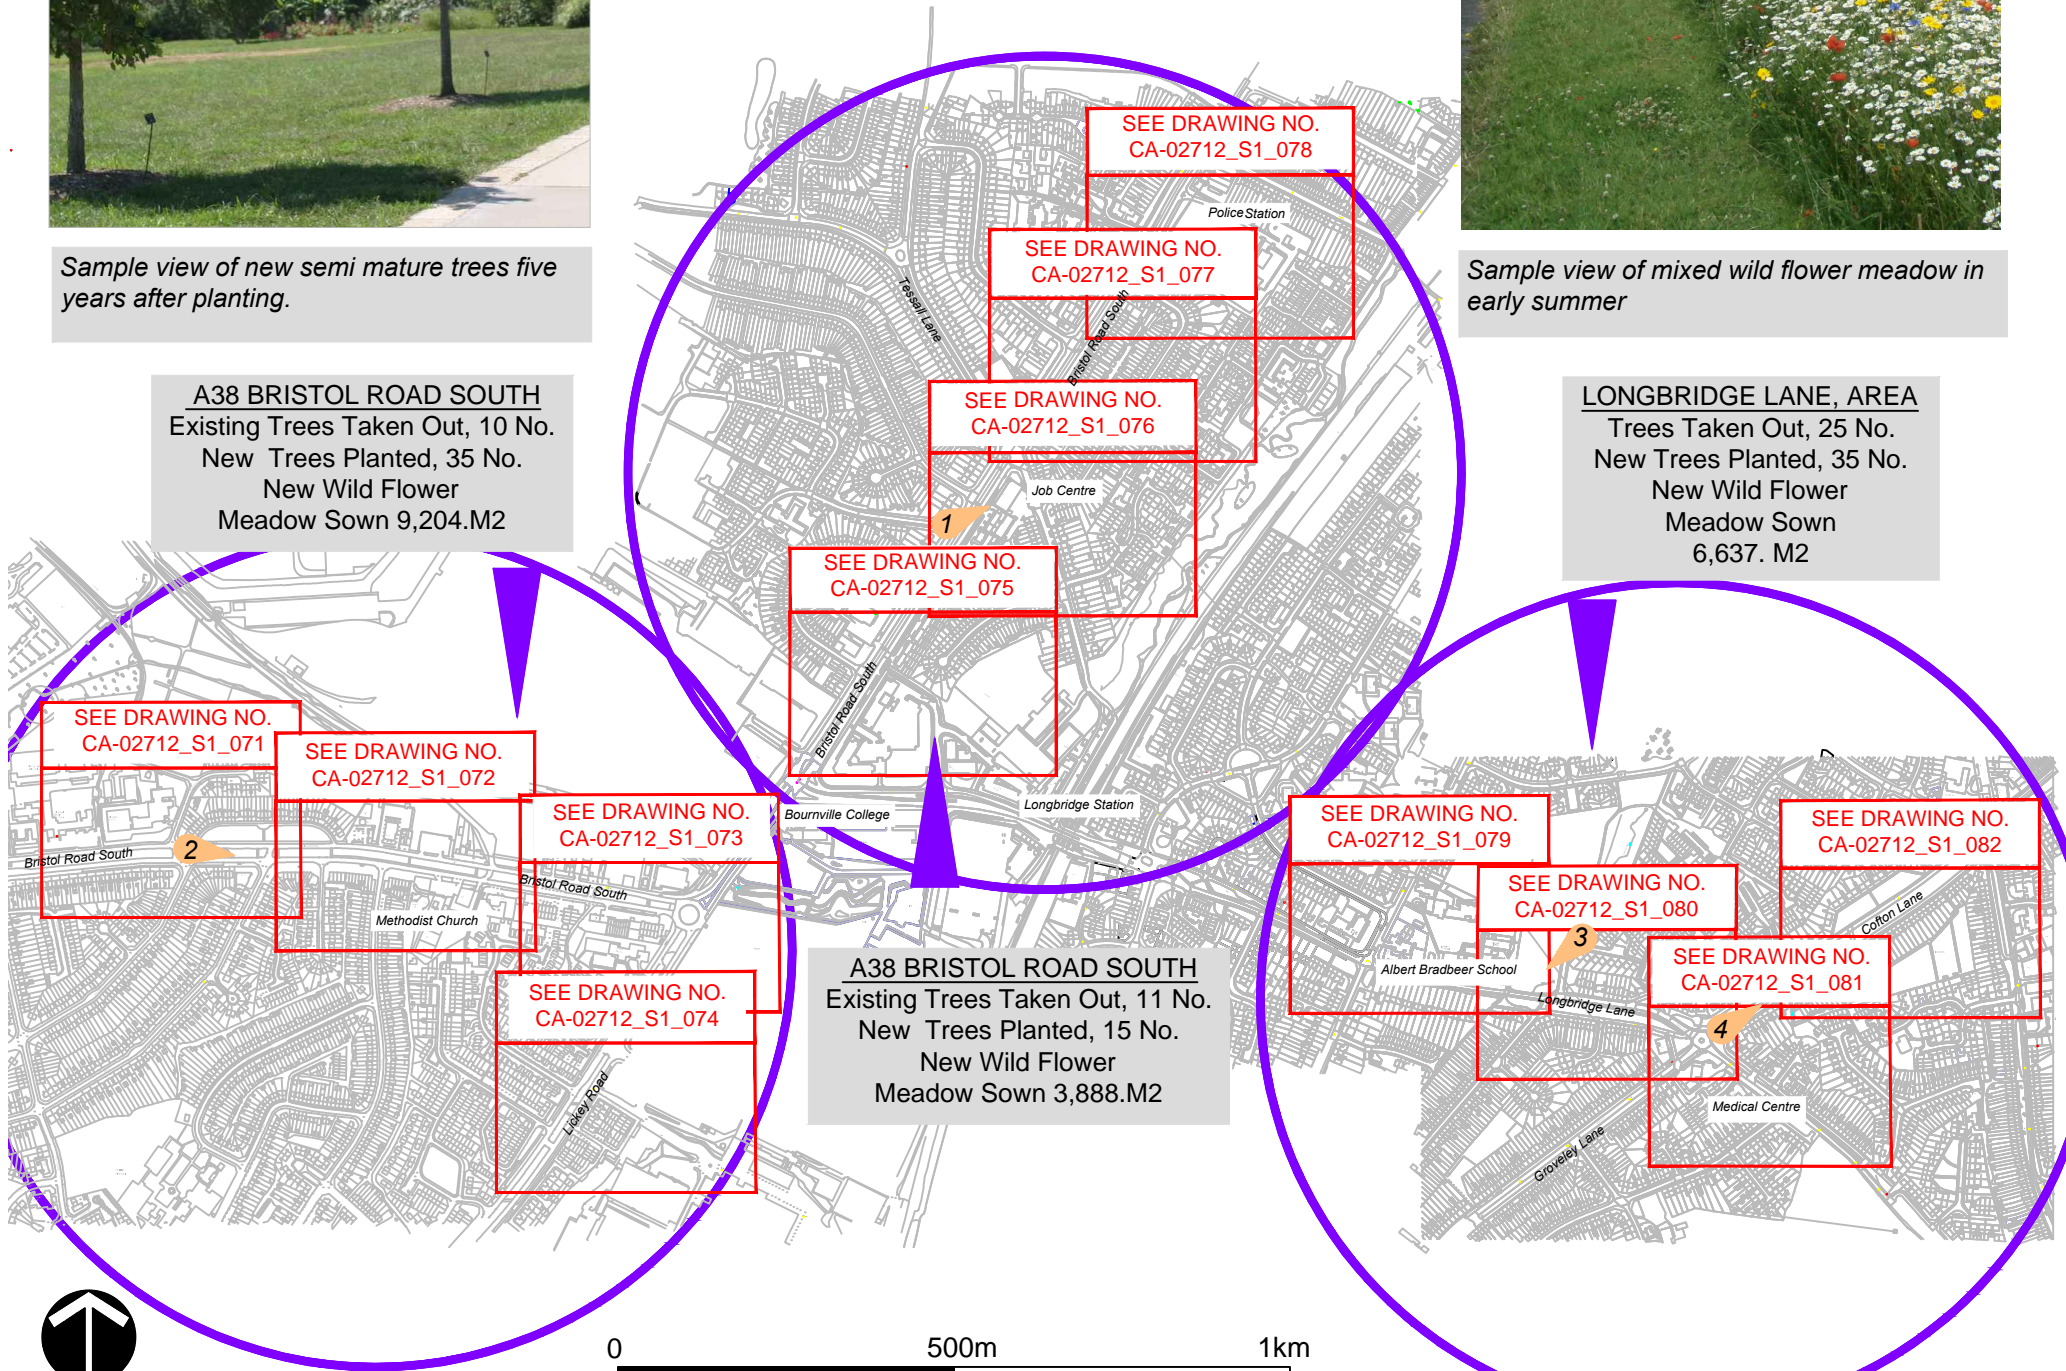

Sample view of mixed wild flower meadow in early summer