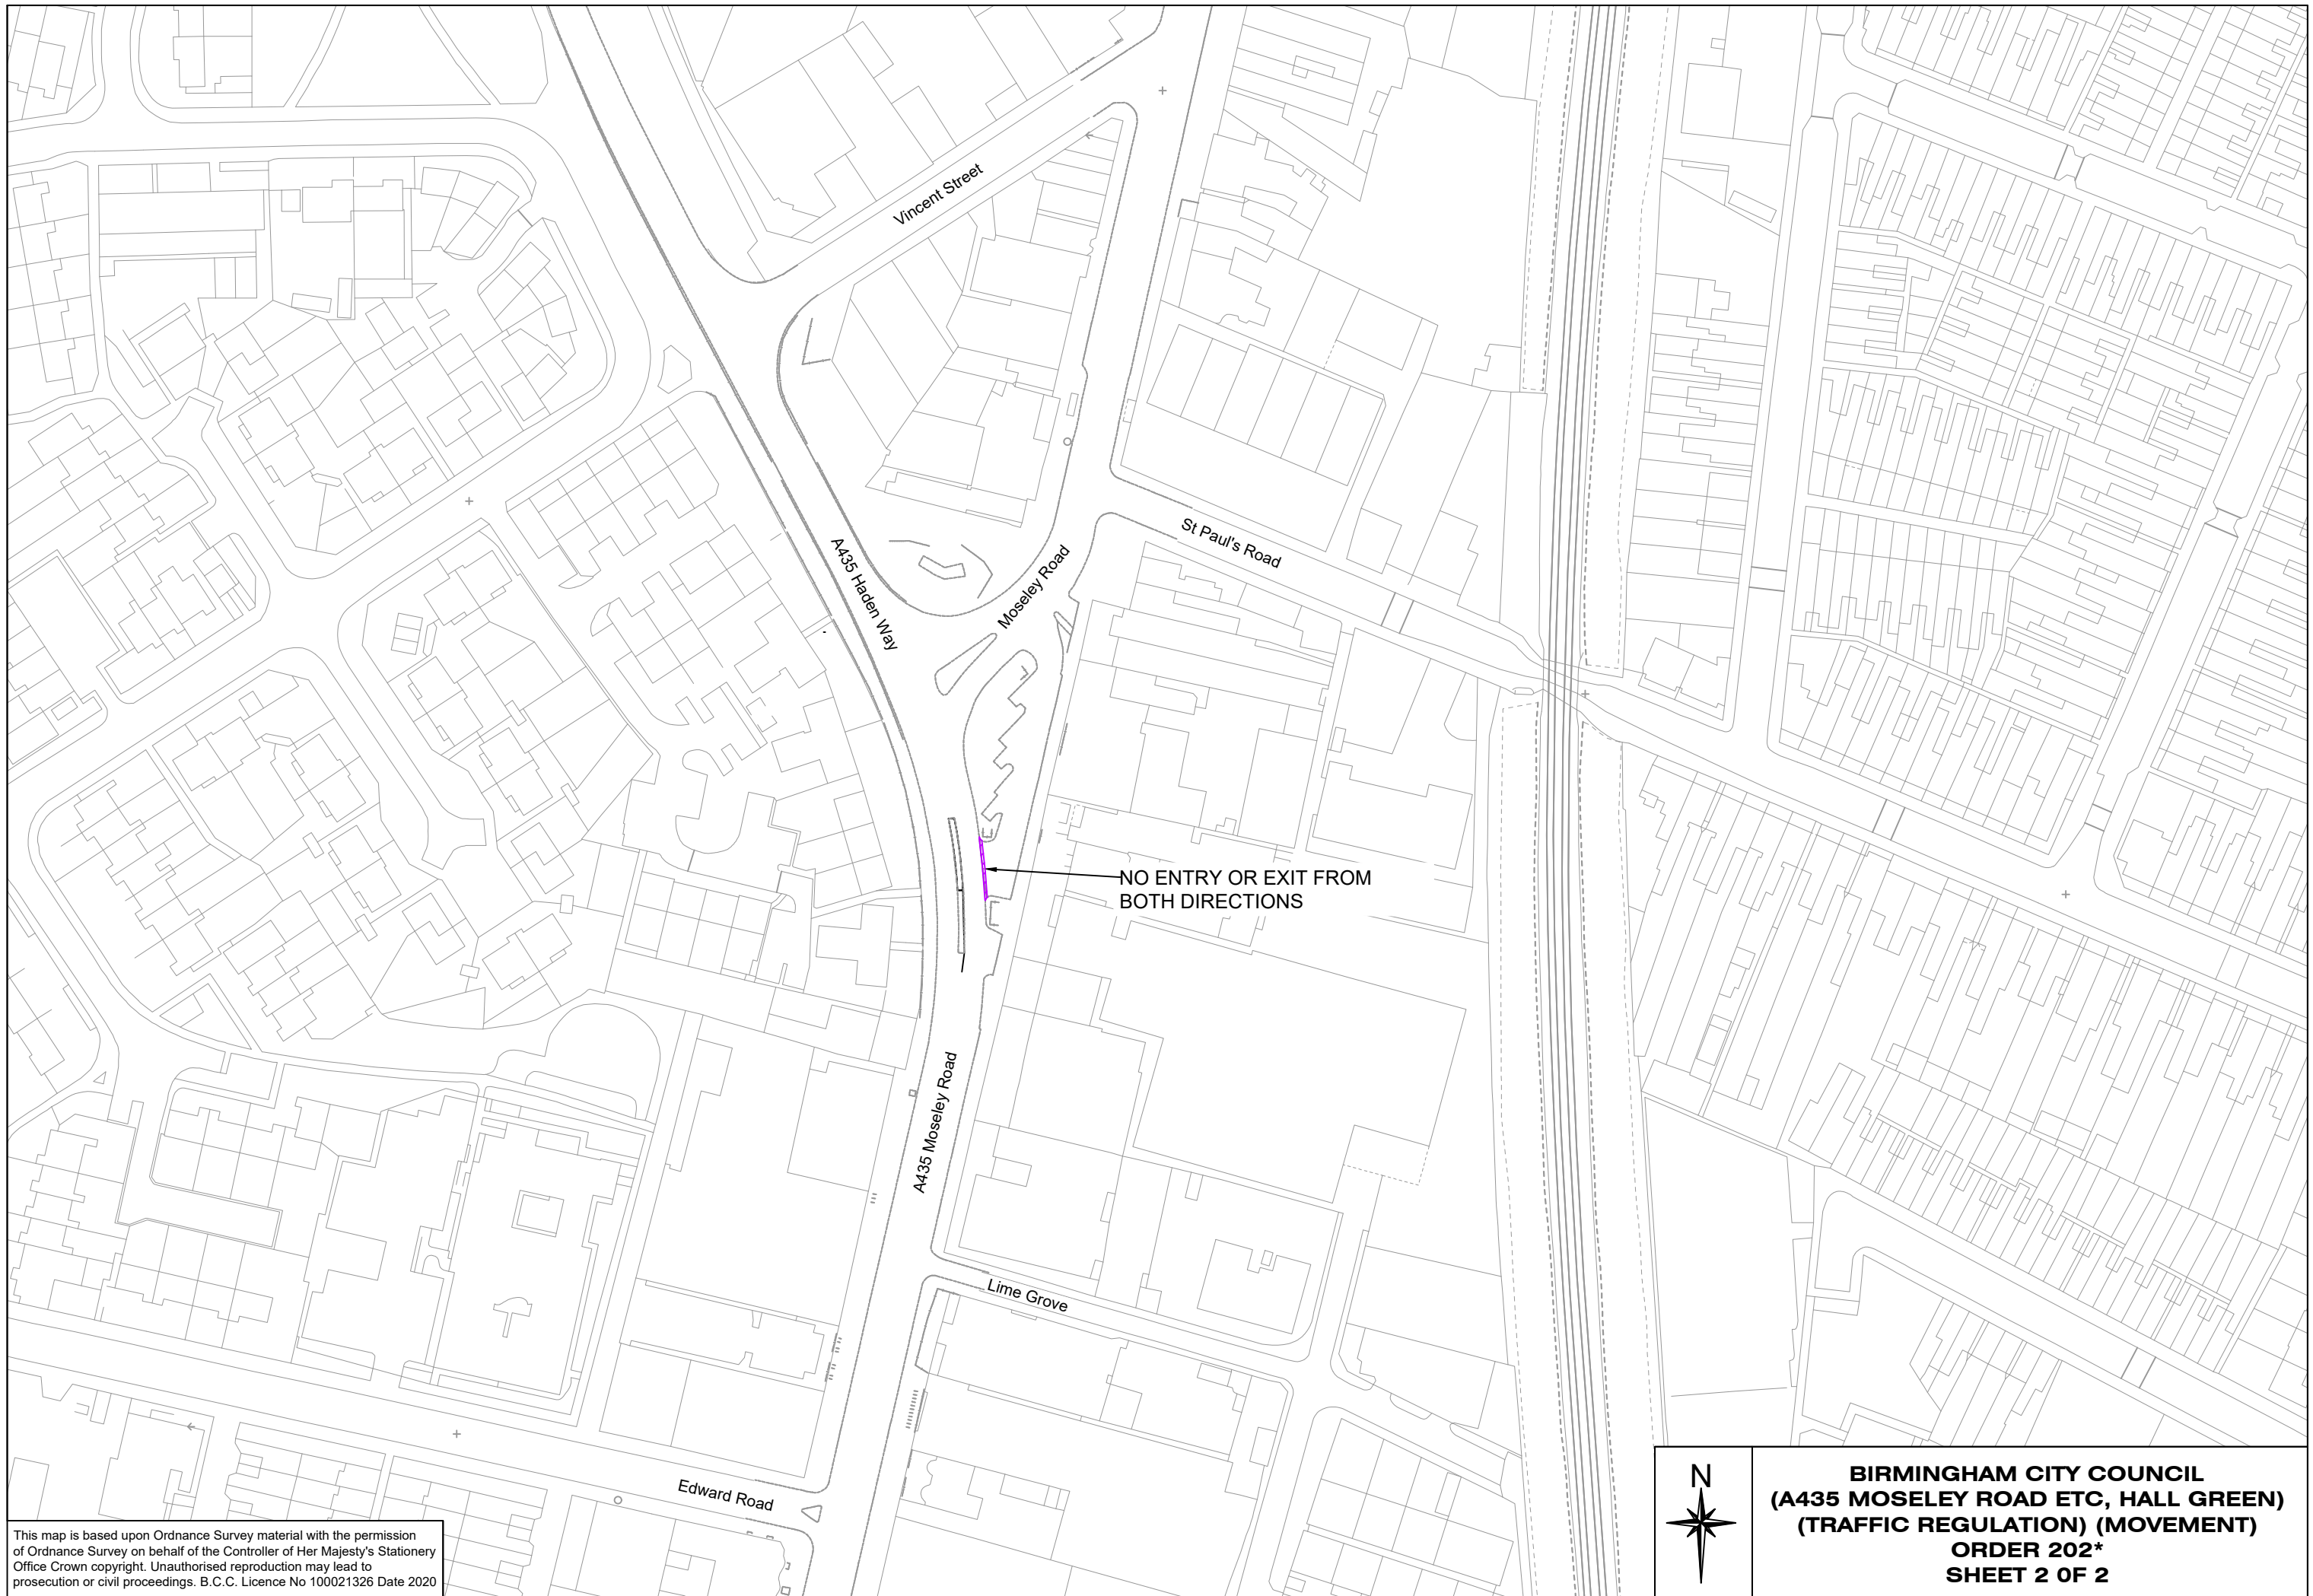

This map is based upon Ordnance Survey material with the permission of Ordnance Survey on behalf of the Controller of Her Majesty's Stationery Office Crown copyright. Unauthorised reproduction may lead to prosecution or civil proceedings. B.C.C. Licence No 100021326 Date 2020

BIRMINGHAM CITY COUNCIL
(A435 MOSELEY ROAD ETC, HALL GREEN)
(TRAFFIC REGULATION) (MOVEMENT)
ORDER 202*
SHEET 1 OF 2

This map is based upon Ordnance Survey material with the permission of Ordnance Survey on behalf of the Controller of Her Majesty's Stationery Office Crown copyright. Unauthorised reproduction may lead to prosecution or civil proceedings. B.C.C. Licence No 100021326 Date 2020

BIRMINGHAM CITY COUNCIL
(A435 MOSELEY ROAD ETC, HALL GREEN)
(TRAFFIC REGULATION) (MOVEMENT)
ORDER 202*
SHEET 2 OF 2