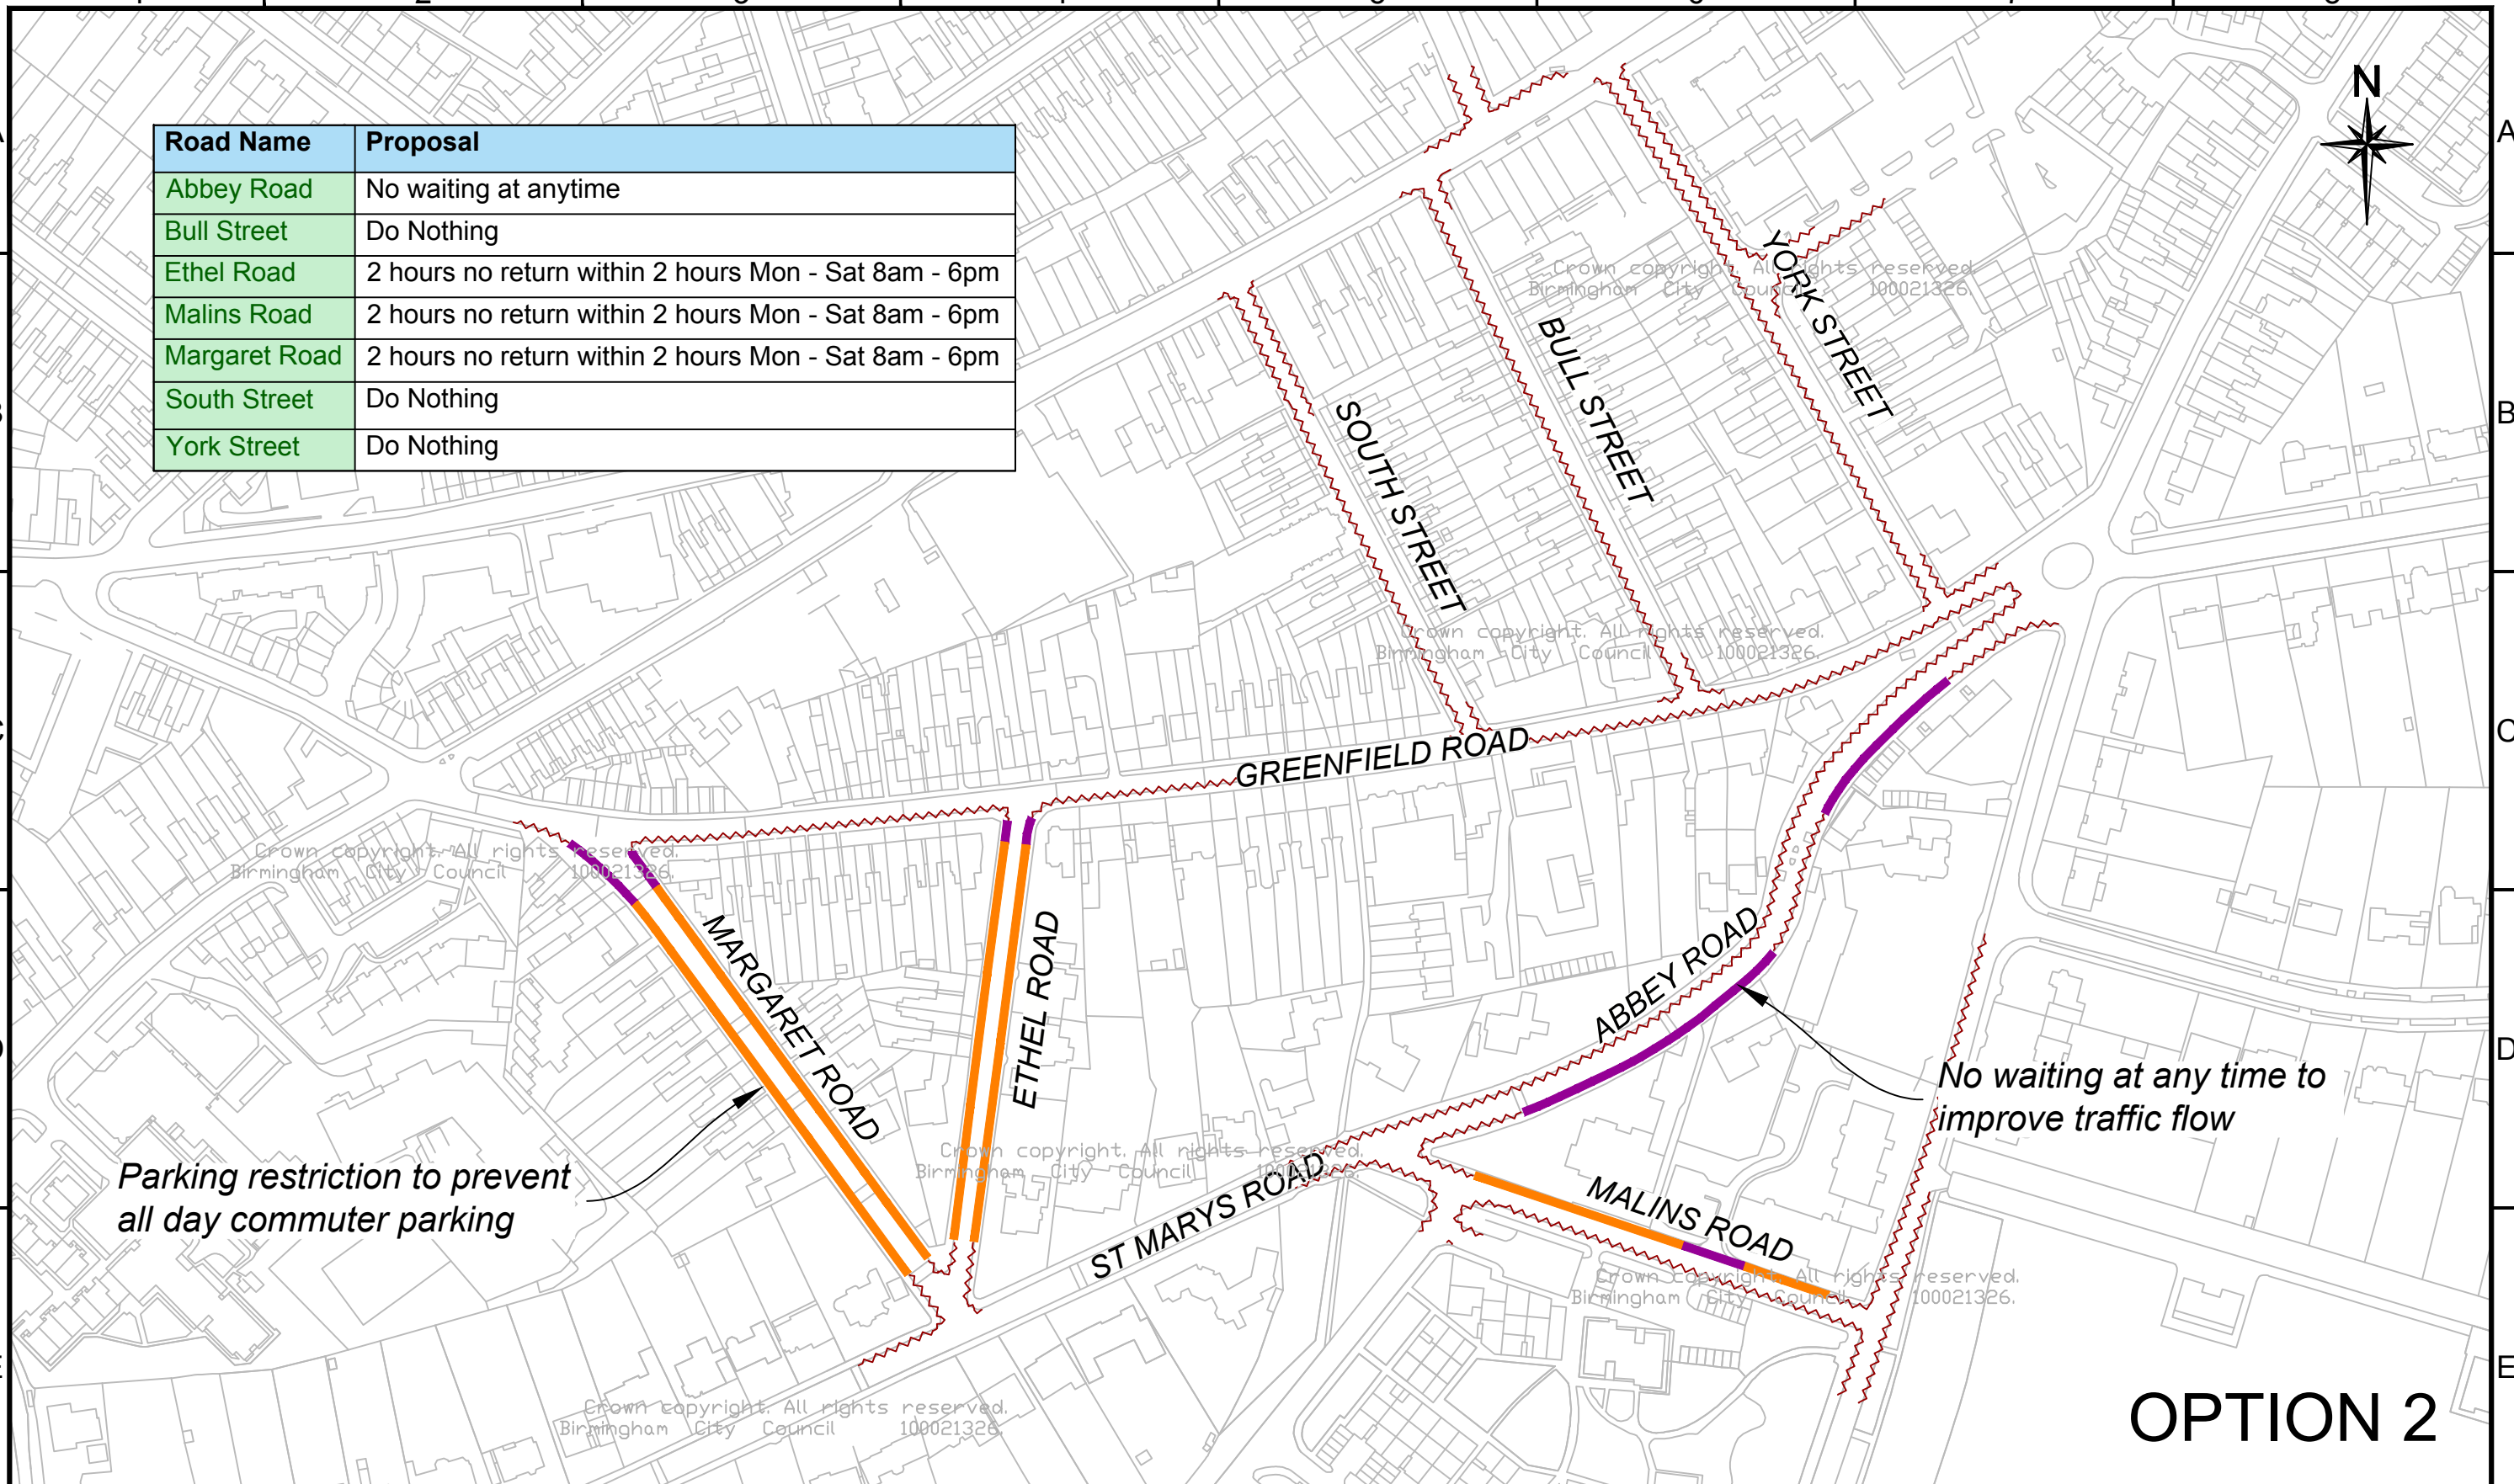

Road Name	Proposal
Abbey Road	No waiting at anytime
Bull Street	Do Nothing
Ethel Road	2 hours no return within 2 hours Mon - Sat 8am - 6pm
Malins Road	2 hours no return within 2 hours Mon - Sat 8am - 6pm
Margaret Road	2 hours no return within 2 hours Mon - Sat 8am - 6pm
South Street	Do Nothing
York Street	Do Nothing

OPTION 2

Key

	No waiting at any time
	Existing waiting / parking restriction
	2 hours no return within 2 hours Mon - Sat 8am - 6pm

TRANSPORTATION AND CONNECTIVITY
1 LANCASTER CIRCUS, BIRMINGHAM, B4 7DQ

SCHEME		UNIVERSITY AND HOSPITAL MASTERPLAN			
DRAWING		DATE	REV.	DESIGNER	DRN / PM
PARKING MANAGEMENT MEASURES		PW 26/03/19		PW 26/03/19	NH 26/03/19
AREA 3A - OPTION 2		DRAWING STATUS			REVISION
HARBORNE		GENERAL			-
SOUTH OF HIGH STREET		SCALE			1:2000
DWG. No		CA-03047-03_207