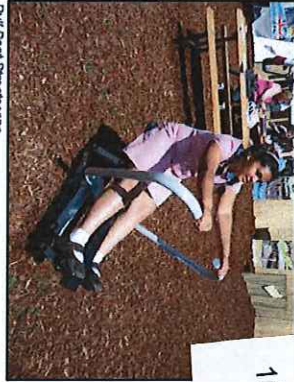

Pull Down Challenger, Streetscape

Pull Rope, Streetscape