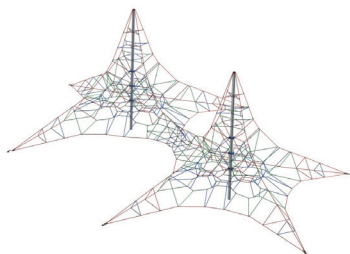

PERRY PARK ENHANCEMENTS

Play Facility Equipment

C1: Net Play
Sutcliffe Play Twin Active Net (3+ yrs)