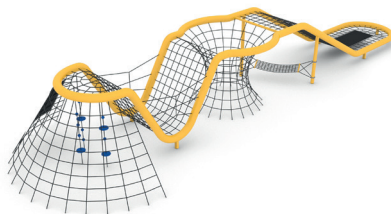

PERRY PARK ENHANCEMENTS

Play Facility Equipment

E2: Roundabout
Sutcliffe Play – Inclusive Wheelchair Roundabout (3-14 yrs)

Please note that the images are for illustrative purposes only, and do not encompass all of the play equipment Perry Park may feature. No play equipment manufacturer has been chosen.