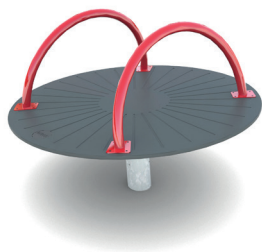

## Play Facility Equipment

**C1: Net Play**  
Sutcliffe Play Twin Active Net (3+ yrs)

**C2: Net Play**  
HAGS – Rolling Hills (5-12 yrs)

**D1: Pendulum Swing**  
Wickstead – Metal Pendulum Tyre Swing (8-14 yrs)

**D2: Pendulum Swing**  
Jupiter Play – Timber Pendulum Swing (8-14 yrs)

**E1: Roundabout**  
HAGS – Roty Roundabout (5-12 yrs)

**E2: Roundabout**  
Sutcliffe Play – Inclusive Wheelchair Roundabout (3-14 yrs)