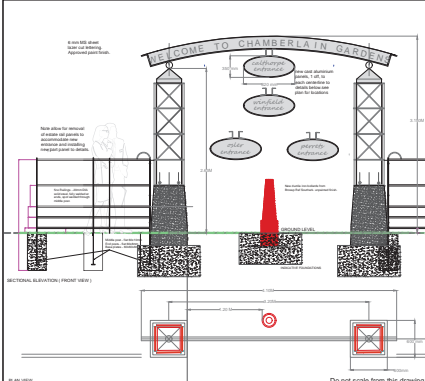

SAMPLE INFORMATION PANELS TO PAGODA WALLS

PROPOSED CABLEWAY PLAY

SAMPLE ESTATE RAIL TO BOUNDARY

- LEGEND.**
- New bespoke ms Archway entrances see detail drg L10.
 - New Estate Rail, Kissing Gates, complete, see detail drg L09.
 - New Estate Rail Maintenance Gates see detail drg, L08.
 - New Estate rail fencing, to match existing, to spec detail.
 - New Tree planting. 20 No. Extra Heavy Standard specimens. 18-20 cm fruiting species, see schedule, plant as directed on site.
 - New Bulb planting, Narcissus sp. 20 no/ M2, allow for returning in Oct 2020 and planting through turf as directed in informal drifts.
 - New Cable way Play feature, Ref Wicksteed CBW30 in approved firesmart base, detail drg, L06
 - New Bespoke Stainless Steel Seating, detail drg, L011
 - New Litter Bins, Ref Glasdon Chieftain.

Revision Inserts

A	20/04/20	gate names added	10/02/20	CONSTRUCTION
---	----------	------------------	----------	--------------

Birmingham City Council
Place Parks

Chamberlain Gardens Investment Landscape Improvement Works

Phase 2 (2020) Proposals Plan

Drawing Number: **80160 C L04**

Scale: A1 1:500