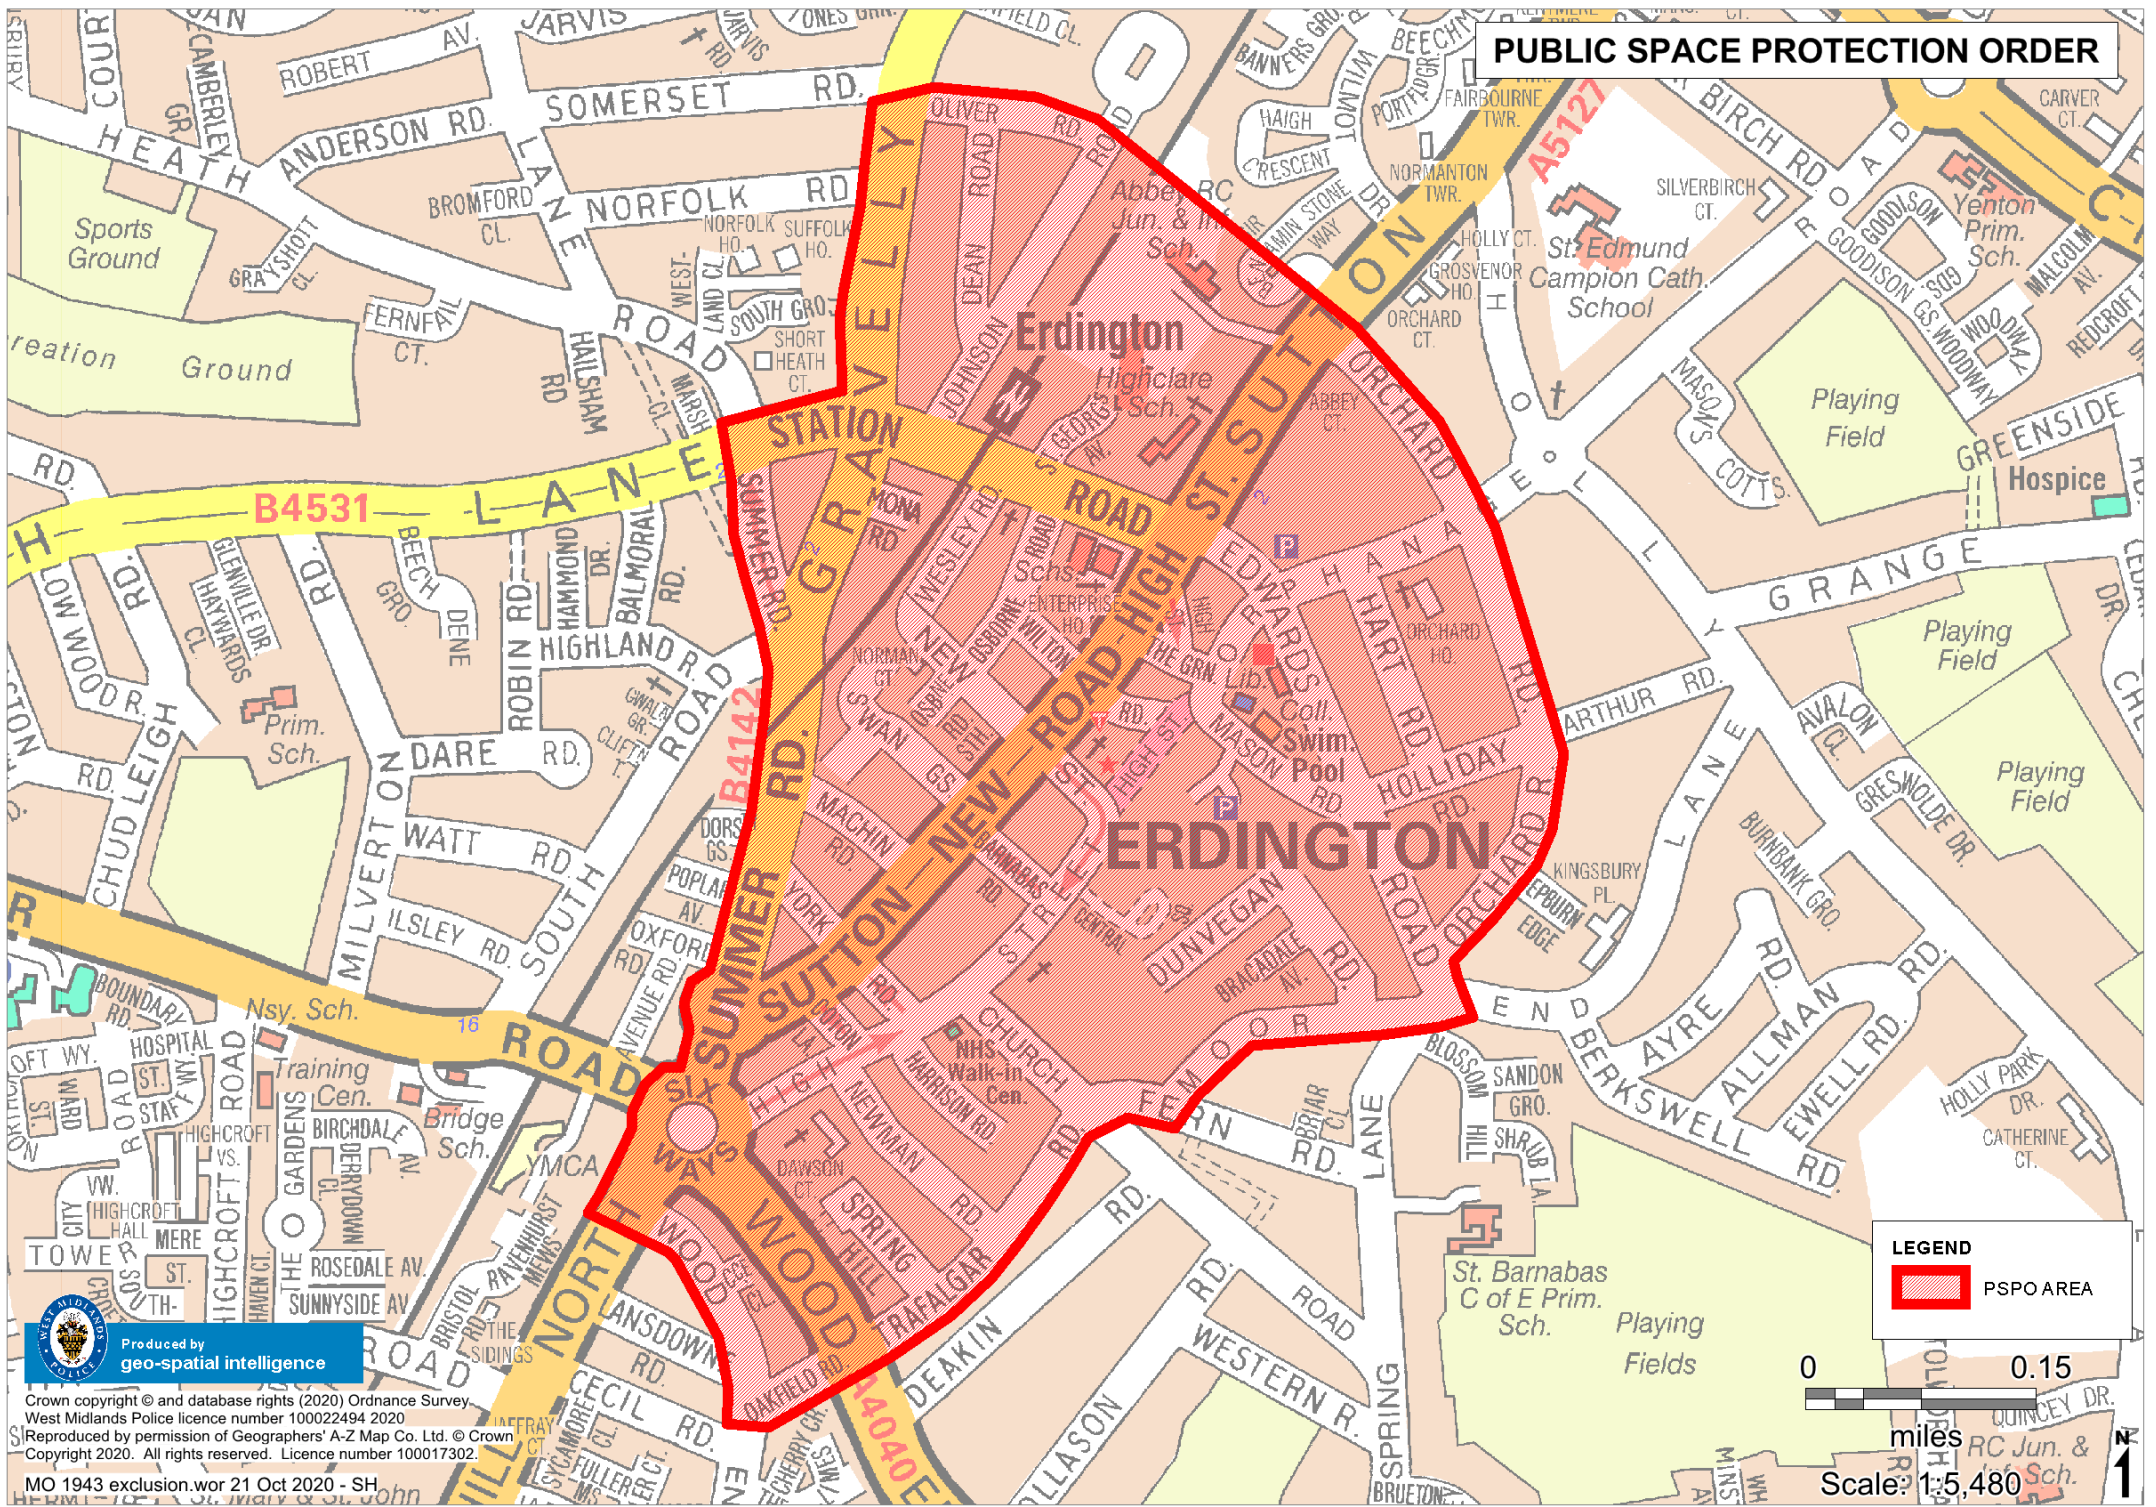

PUBLIC SPACE PROTECTION ORDER

LEGEND

 PSPO AREA

0 0.15
miles
Scale: 1:5,480

 Produced by
geo-spatial intelligence

Crown copyright © and database rights (2020) Ordnance Survey.
West Midlands Police licence number 100022494 2020
Reproduced by permission of Geographers' A-Z Map Co. Ltd. © Crown
Copyright 2020. All rights reserved. Licence number 100017302.