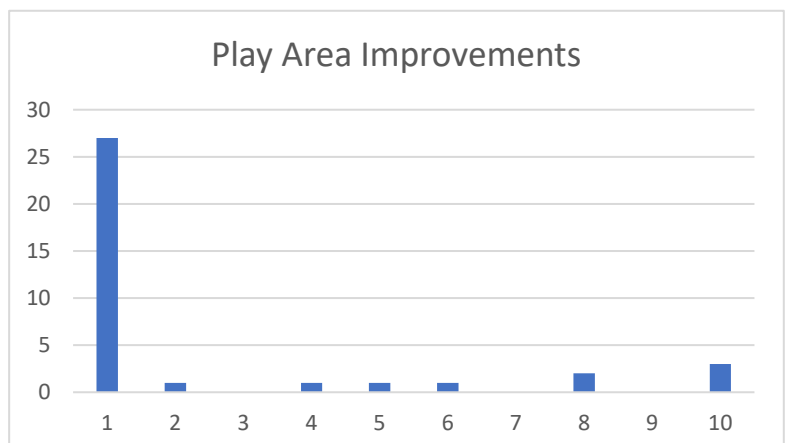

27 people prioritised Play area Improvements at number 1, placing this at 2nd place.