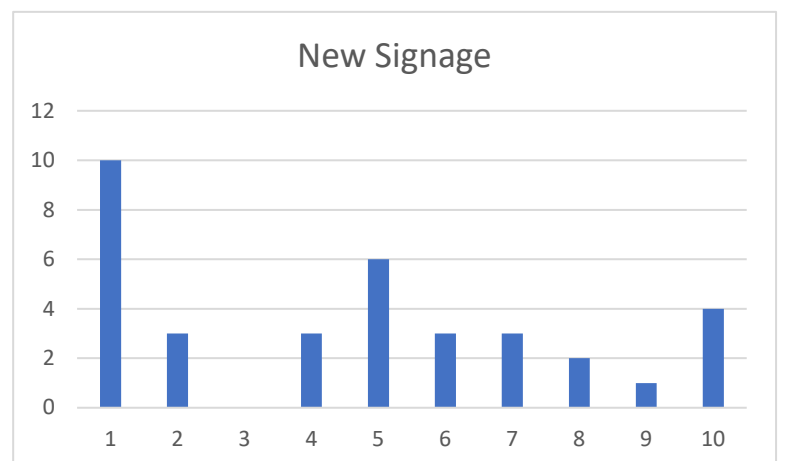

13 people prioritised new Planting to the western edge As number 1, placing this at joint 8<sup>th</sup> place.

13 people prioritised new tree Planting as number 1, placing this at joint 8<sup>th</sup> place.

12 people prioritised Improvements to the caged Cricket wicket as number 1, placing this at joint 9<sup>th</sup> place.

12 people prioritised rebound Boards for the caged cricket Wicket as number 1, placing this at joint 9<sup>th</sup> place.

12 people prioritised increasing The number of passing places As number 1, placing this at joint 9<sup>th</sup> place.

10 people prioritised new Signage as number 1, placing this at 10<sup>th</sup> place.