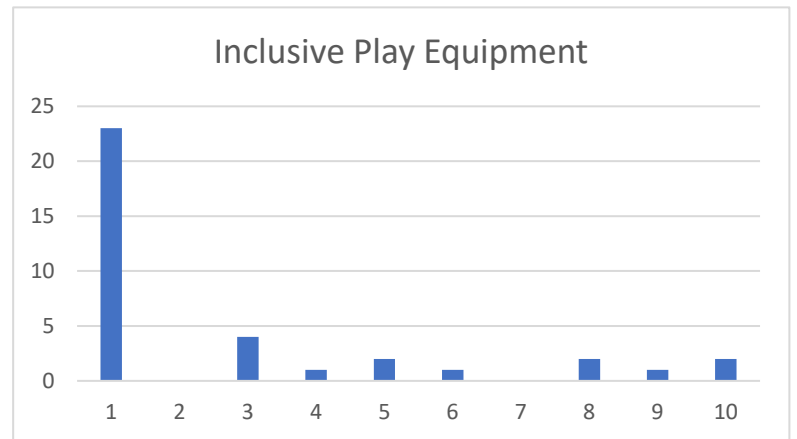

23 people prioritised inclusive Play equipment at number 1, placing this at joint 3rd place.