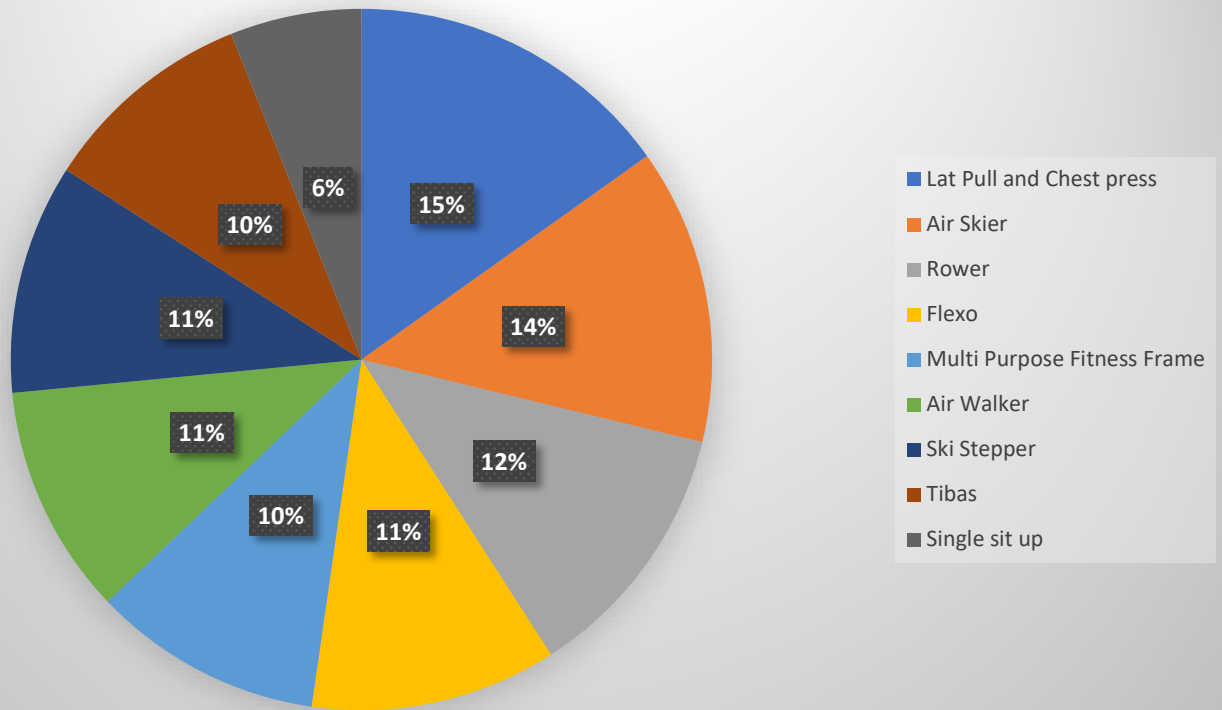

Gym Equipment

Play equipment in order of popularity:

Gym Equipment	
Lat Pull and Chest press	20
Air Skier	18
Rower	16
Flexo	15
Multi Purpose Fitness Frame	14
Air Walker	14
Ski Stepper	14
Tibas	13
Single sit up	8