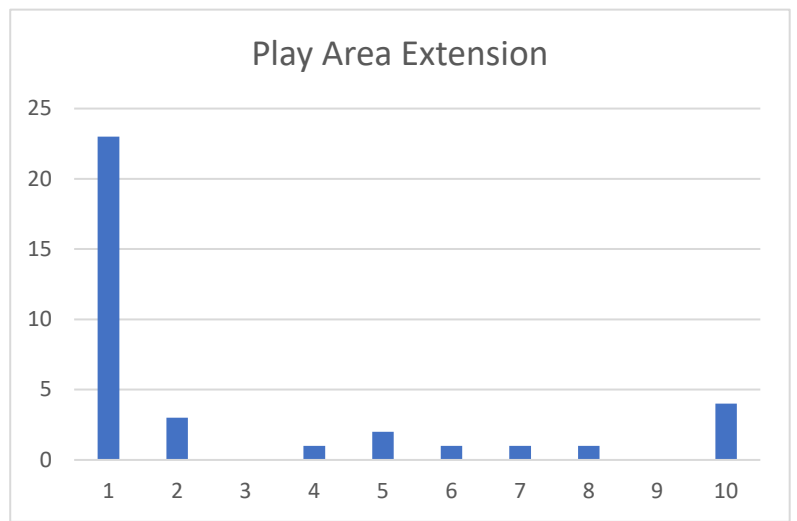

We shall take these results into consideration during the design process.

95% of the respondents agree with the proposals, placing this at 1<sup>st</sup> place.

27 people prioritised Play area Improvements at number 1, placing this at 2<sup>nd</sup> place.

23 people prioritised play area extension at number 1, placing this at joint 3<sup>rd</sup> place.

23 people prioritised inclusive Play equipment at number 1, placing this at joint 3<sup>rd</sup> place.