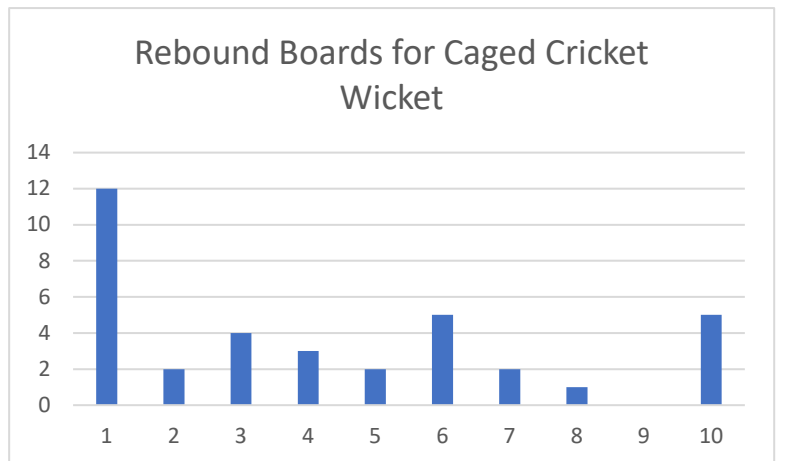

13 people prioritised new Planting to the western edge As number 1, placing this at joint 8<sup>th</sup> place.

13 people prioritised new tree Planting as number 1, placing this at joint 8<sup>th</sup> place.

12 people prioritised Improvements to the caged Cricket wicket as number 1, placing this at joint 9<sup>th</sup> place.

12 people prioritised rebound Boards for the caged cricket Wicket as number 1, placing this at joint 9<sup>th</sup> place.