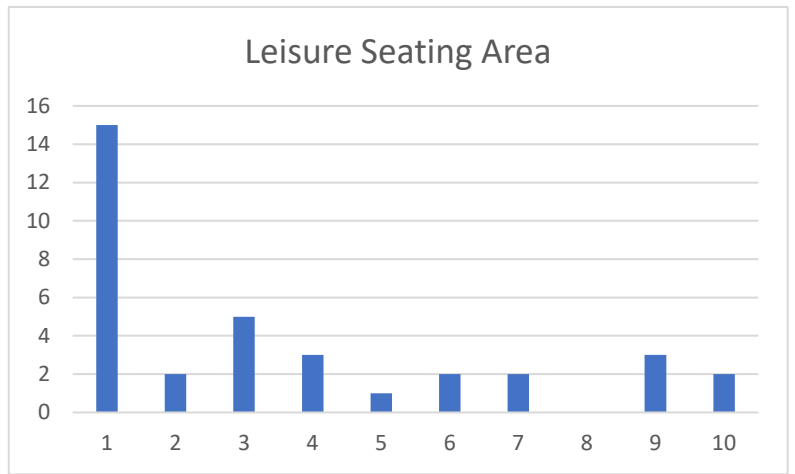

We shall take these results into consideration during the design process.

95% of the respondents agree with the proposals, placing this at 1<sup>st</sup> place.

27 people prioritised Play area Improvements at number 1, placing this at 2<sup>nd</sup> place.

23 people prioritised play area extension at number 1, placing this at joint 3<sup>rd</sup> place.

23 people prioritised inclusive Play equipment at number 1, placing this at joint 3<sup>rd</sup> place.

21 people prioritised new gym Equipment as number 1, placing this at 4<sup>th</sup> place.

18 people prioritised more Seating opportunities in the Play area as number 1 placing this at 5<sup>th</sup> place.

15 people prioritised new Leisure seating area as Number 1, placing this at joint 6<sup>th</sup> place.

15 people prioritised a wetland Area as number 1, placing this at joint 6<sup>th</sup> place.

14 people prioritised new Drainage as number 1, placing this at joint 7<sup>th</sup> place.