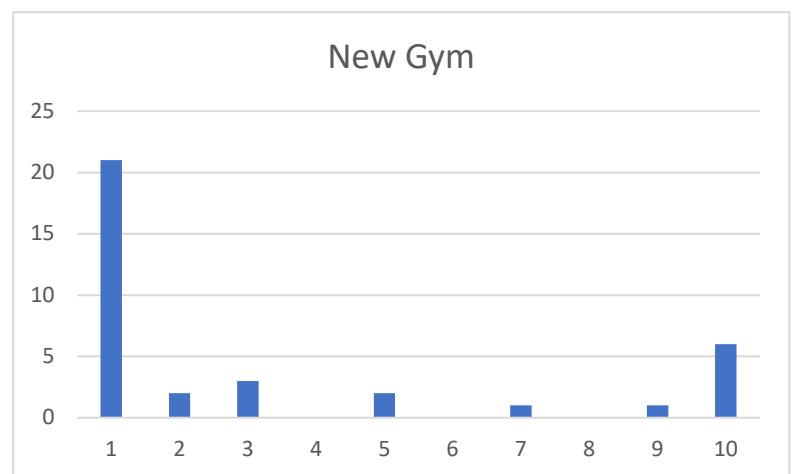

21 people prioritised new gym Equipment as number 1, placing this at 4th place.