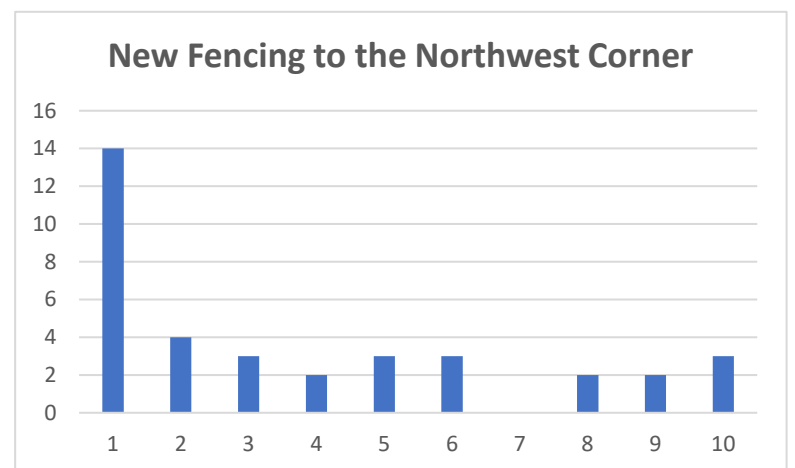

15 people prioritised new Leisure seating area as Number 1, placing this at joint 6<sup>th</sup> place.

15 people prioritised a wetland Area as number 1, placing this at joint 6<sup>th</sup> place.

14 people prioritised new Drainage as number 1, placing this at joint 7<sup>th</sup> place.

14 people put new fencing To the northwest corner As number 1, placing this at joint 7<sup>th</sup> place.

14 people prioritised a new MUGA as number 1, placing this at joint 7<sup>th</sup> place.

13 people prioritised new Planting to the northwest Corner as number 1, placing this at joint 8<sup>th</sup> place.

13 people prioritised new Planting to the western edge As number 1, placing this at joint 8<sup>th</sup> place.

13 people prioritised new tree Planting as number 1, placing this at joint 8<sup>th</sup> place.