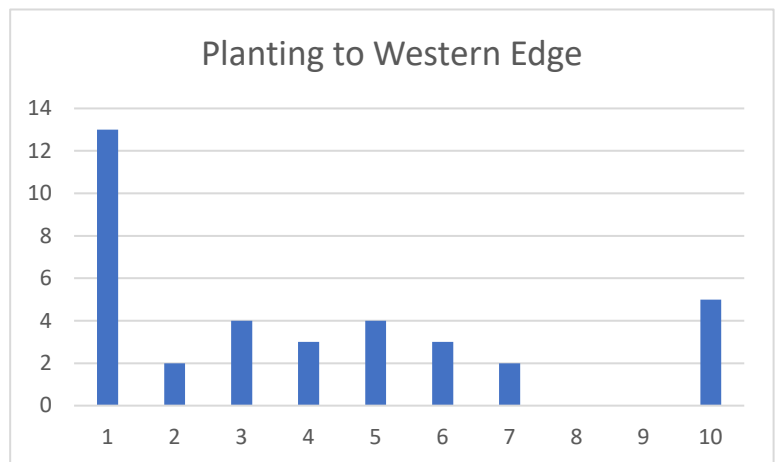

15 people prioritised new Leisure seating area as Number 1, placing this at joint 6<sup>th</sup> place.

15 people prioritised a wetland Area as number 1, placing this at joint 6<sup>th</sup> place.

14 people prioritised new Drainage as number 1, placing this at joint 7<sup>th</sup> place.

14 people put new fencing To the northwest corner As number 1, placing this at joint 7<sup>th</sup> place.

14 people prioritised a new MUGA as number 1, placing this at joint 7<sup>th</sup> place.

13 people prioritised new Planting to the northwest Corner as number 1, placing this at joint 8<sup>th</sup> place.

13 people prioritised new Planting to the western edge As number 1, placing this at joint 8<sup>th</sup> place.

13 people prioritised new tree Planting as number 1, placing this at joint 8<sup>th</sup> place.