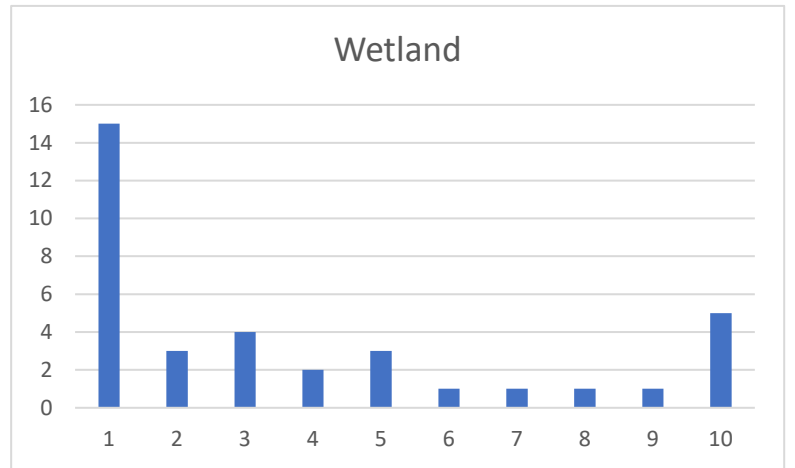

15 people prioritised new Leisure seating area as Number 1, placing this at joint 6<sup>th</sup> place.

15 people prioritised a wetland Area as number 1, placing this at joint 6<sup>th</sup> place.

14 people prioritised new Drainage as number 1, placing this at joint 7<sup>th</sup> place.