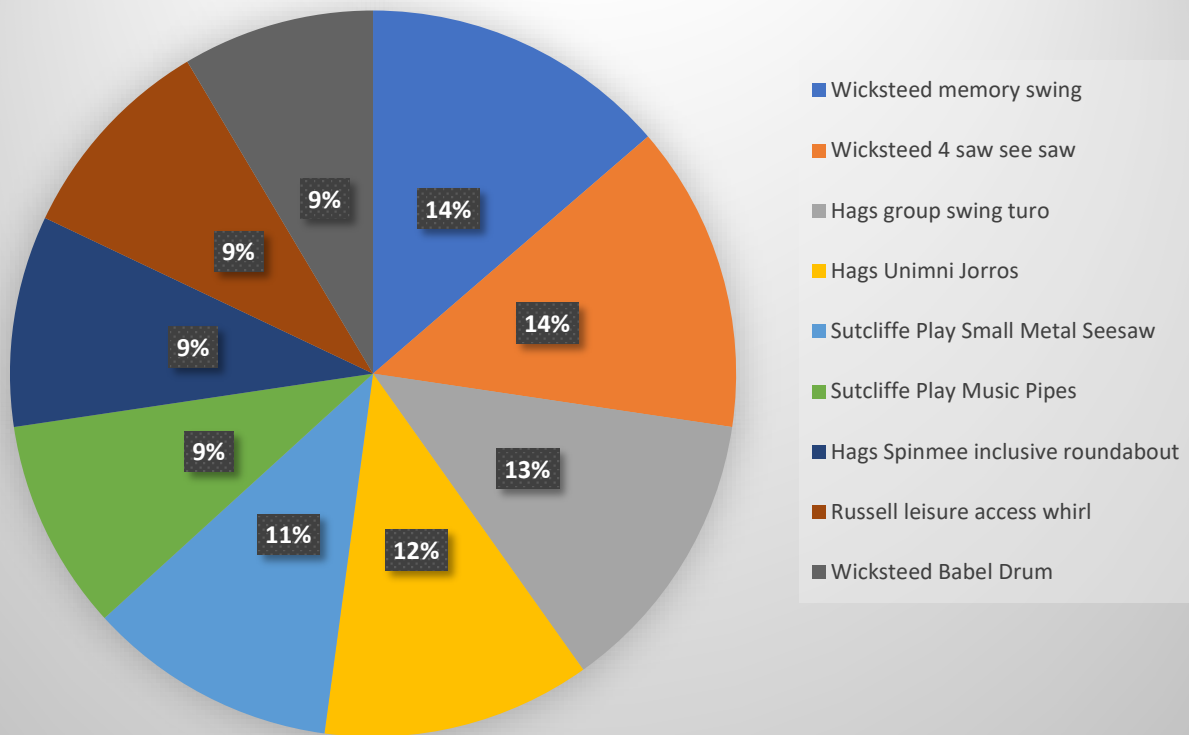

13 people prioritised new Planting to the western edge As number 1, placing this at joint 8<sup>th</sup> place.

13 people prioritised new tree Planting as number 1, placing this at joint 8<sup>th</sup> place.

12 people prioritised Improvements to the caged Cricket wicket as number 1, placing this at joint 9<sup>th</sup> place.

12 people prioritised rebound Boards for the caged cricket Wicket as number 1, placing this at joint 9<sup>th</sup> place.

12 people prioritised increasing The number of passing places As number 1, placing this at joint 9<sup>th</sup> place.

10 people prioritised new Signage as number 1, placing this at 10<sup>th</sup> place.

## Play Equipment

Play equipment in order of popularity:

Play Equipment	Count
Sutcliffe play big sky swing	19
GL Jones Ability Whirl	18
Wicksteed memory swing	16
Wicksteed 4 saw see saw	16
Hags group swing turo	15
Hags Unimni Jorros	14
Sutcliffe Play Small Metal Seesaw	13
Sutcliffe Play Music Pipes	11
Hags Spinmee inclusive roundabout	11
Russell leisure access whirl	11
Wicksteed Babel Drum	10
Hags Dragonfly	8