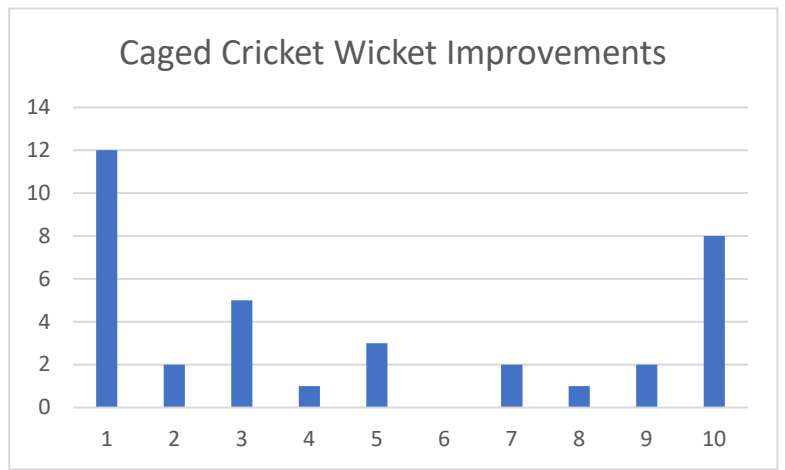

12 people prioritised Improvements to the caged Cricket wicket as number 1, placing this at joint 9th place.