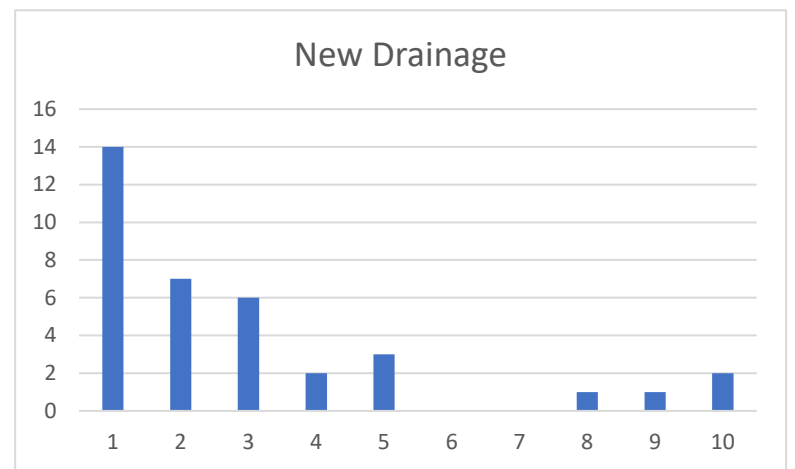

15 people prioritised new Leisure seating area as Number 1, placing this at joint 6<sup>th</sup> place.

15 people prioritised a wetland Area as number 1, placing this at joint 6<sup>th</sup> place.

14 people prioritised new Drainage as number 1, placing this at joint 7<sup>th</sup> place.