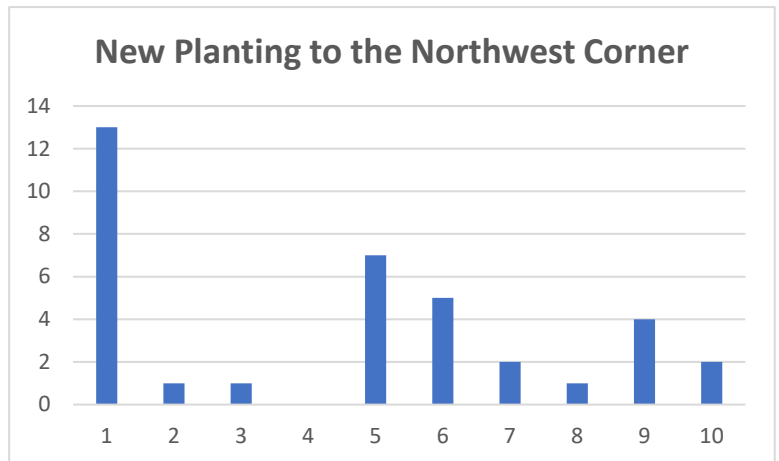

15 people prioritised new Leisure seating area as Number 1, placing this at joint 6<sup>th</sup> place.

15 people prioritised a wetland Area as number 1, placing this at joint 6<sup>th</sup> place.

14 people prioritised new Drainage as number 1, placing this at joint 7<sup>th</sup> place.

14 people put new fencing To the northwest corner As number 1, placing this at joint 7<sup>th</sup> place.

14 people prioritised a new MUGA as number 1, placing this at joint 7<sup>th</sup> place.

13 people prioritised new Planting to the northwest Corner as number 1, placing this at joint 8<sup>th</sup> place.

13 people prioritised new Planting to the western edge As number 1, placing this at joint 8<sup>th</sup> place.

13 people prioritised new tree Planting as number 1, placing this at joint 8<sup>th</sup> place.