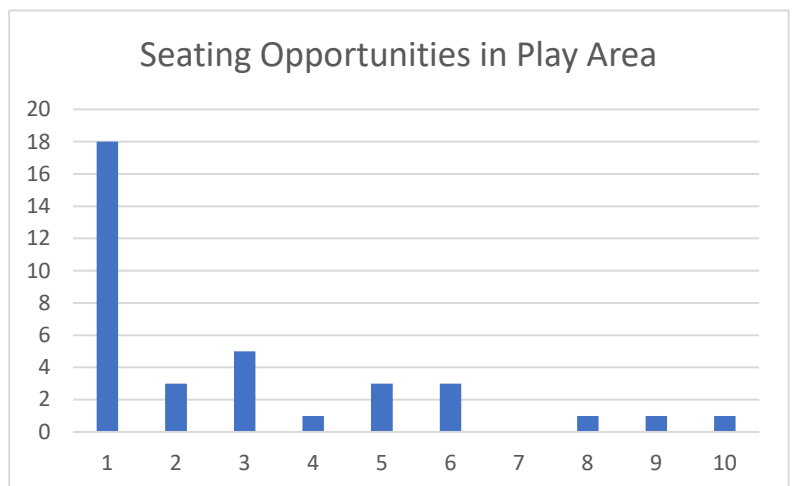

18 people prioritised more Seating opportunities in the Play area as number 1 placing this at 5th place.