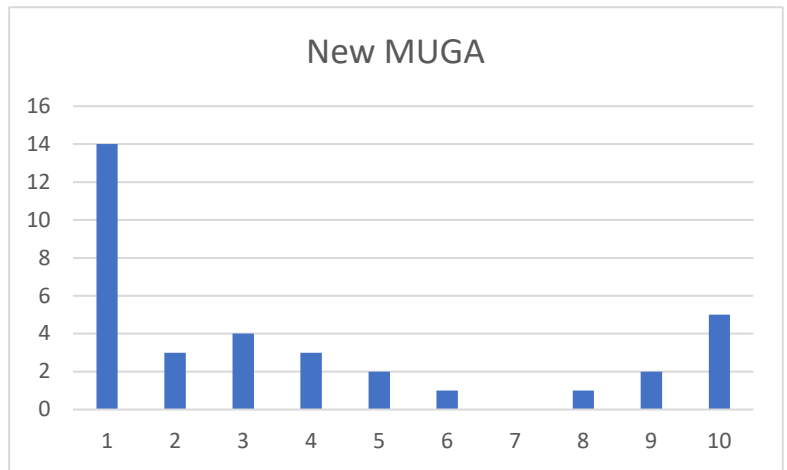

15 people prioritised new Leisure seating area as Number 1, placing this at joint 6<sup>th</sup> place.

15 people prioritised a wetland Area as number 1, placing this at joint 6<sup>th</sup> place.

14 people prioritised new Drainage as number 1, placing this at joint 7<sup>th</sup> place.

14 people put new fencing To the northwest corner As number 1, placing this at joint 7<sup>th</sup> place.

14 people prioritised a new MUGA as number 1, placing this at joint 7<sup>th</sup> place.

13 people prioritised new Planting to the northwest Corner as number 1, placing this at joint 8<sup>th</sup> place.