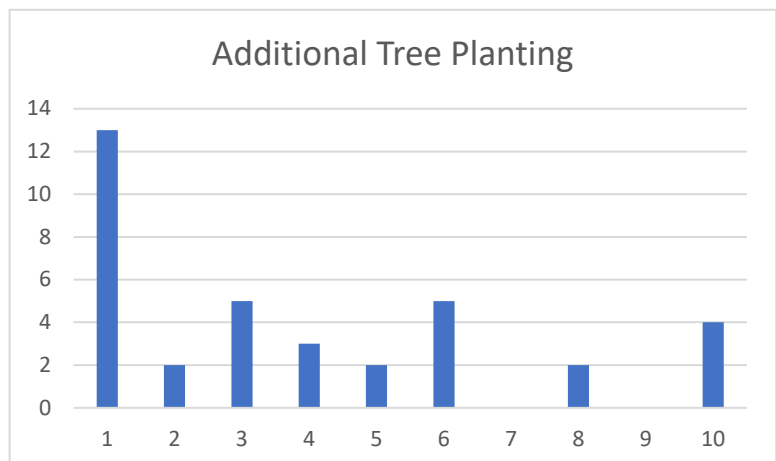

14 people put new fencing To the northwest corner As number 1, placing this at joint 7<sup>th</sup> place.

14 people prioritised a new MUGA as number 1, placing this at joint 7<sup>th</sup> place.

13 people prioritised new Planting to the northwest Corner as number 1, placing this at joint 8<sup>th</sup> place.

13 people prioritised new Planting to the western edge As number 1, placing this at joint 8<sup>th</sup> place.

13 people prioritised new tree Planting as number 1, placing this at joint 8<sup>th</sup> place.