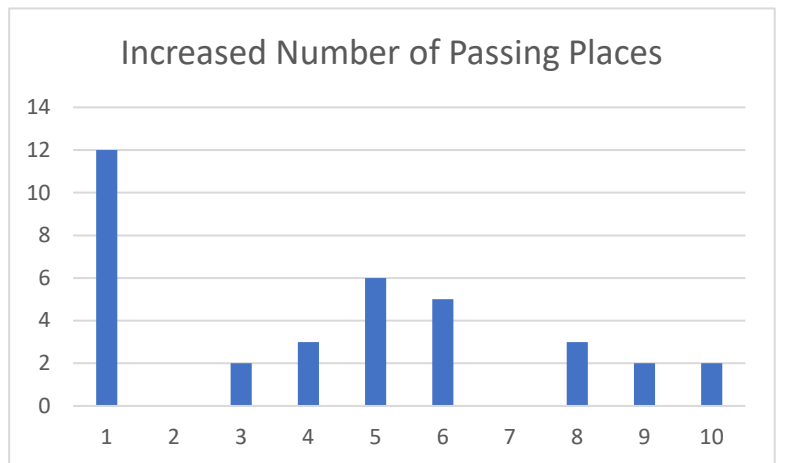

12 people prioritised increasing The number of passing places As number 1, placing this at joint 9th place.