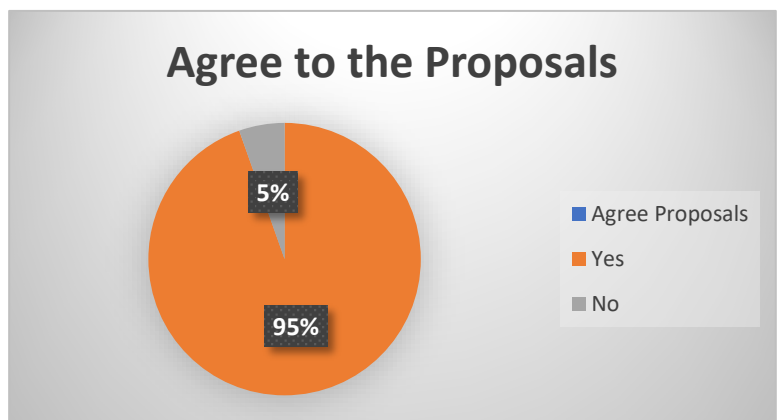

Most contributors have ranked "Play Area Improvements" as the most important, closely followed by "Play Area Extension" being rated as the 2nd most important. The New Signage has fallen in at last place preceded by increasing the number of passing places. Items such as the new wetland, drainage and fencing to the northwest corner have fallen in the mid-range.

Out of the options for the play equipment Sutcliffe play big sky swing was the most popular with 19 votes, closely followed by GL Jones Ability Whirl with 18 votes. Hags Unimini Jorros and Sutcliffe Play Small Metal Seesaw have fallen into the mid-range with 14 and 13 votes respectively, whilst Hags Dragonfly was the least popular with only 8 votes closely preceded by Wicksteed Babel Drum with 10 votes.

There was a selection of gym equipment for the local residents to choose from, out of these the Lat Pull and Chest press came out at top position with 20 votes which was followed by the Air Skier with 18 votes. The Multi-Purpose Fitness Frame and the Air Walker fell at the mid-point with 14 votes each and the Single sit-up was the least popular with 8 votes, a full 5 votes less than Tibas with 13 votes.

We shall take these results into consideration during the design process.

95% of the respondents agree with the proposals, placing this at 1st place.