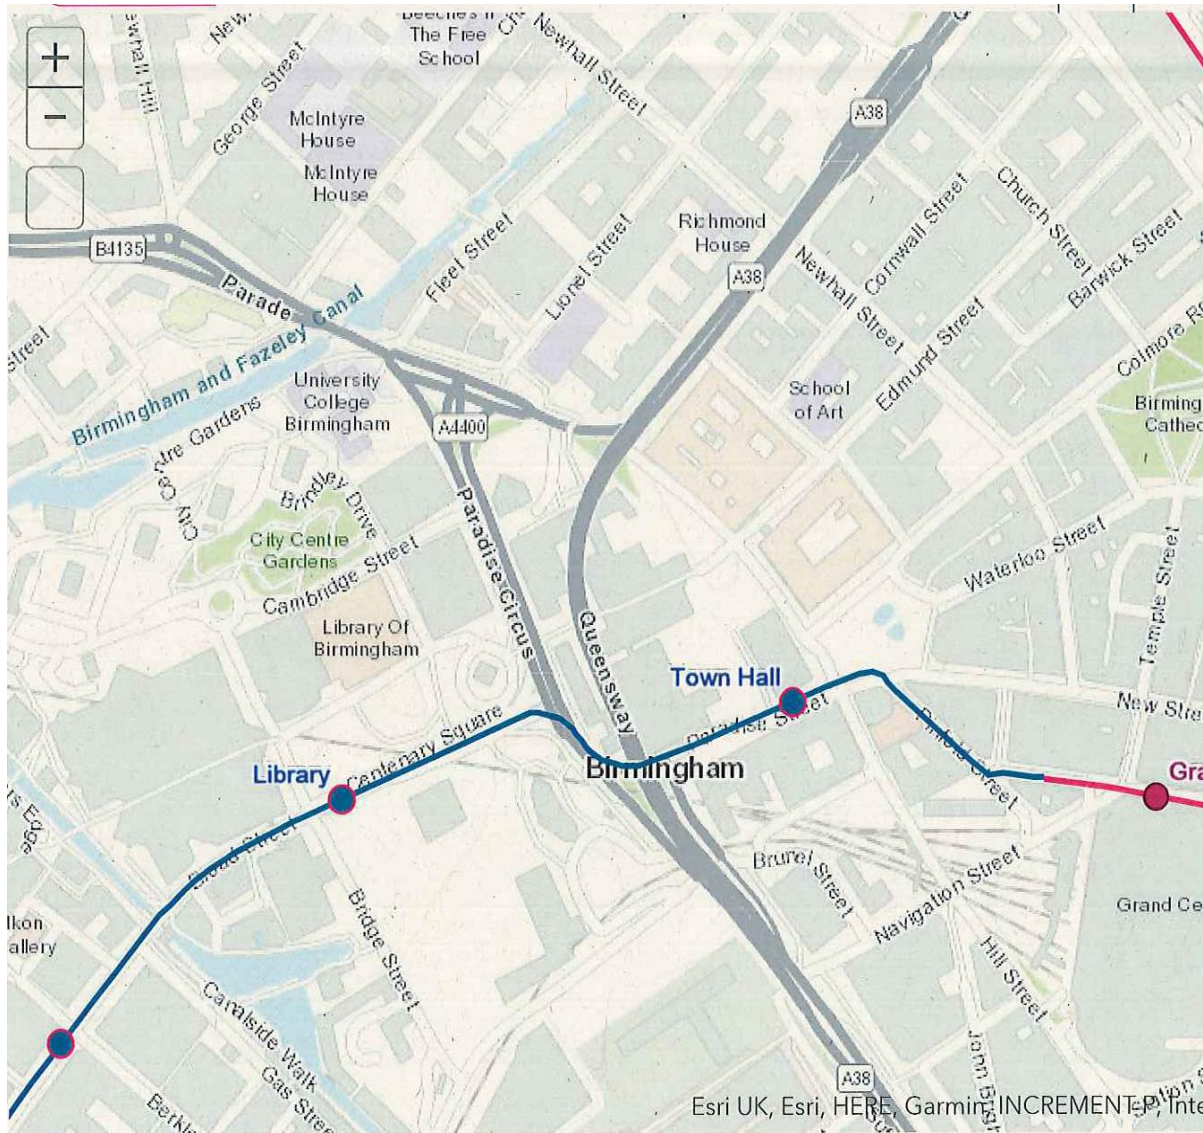

Bull Street B4 (Colmore Circus Queensway junction to Corporation Street junction)

Corporation Street B4 (Bull Street junction to Stephenson Street junction)

Stephenson Street B2 (Corporation Street junction to 21 Stephenson Street)

Albert Street B5

Fazeley Street B5 (Queensway junction to Park Street junction)

Fazeley Street B5 (41 Fazeley Street to Benacre Drive junction)

New Bartholomew Street B5 (Fazeley Street junction to 36 New Bartholomew Street)

### Centenary Square Extension (St. Chads to Grand Central)

Centenary Square Extension (Colmore Square to Corporation Street)

Centenary Square Extension (Corporation Street to Stephenson Street)

## Westside Extension (Edgbaston Extension) Overview

Edgbaston Extension (Pinford Street to Broad Street)

Edgbaston Extension (Broad Street to Hagley Road)