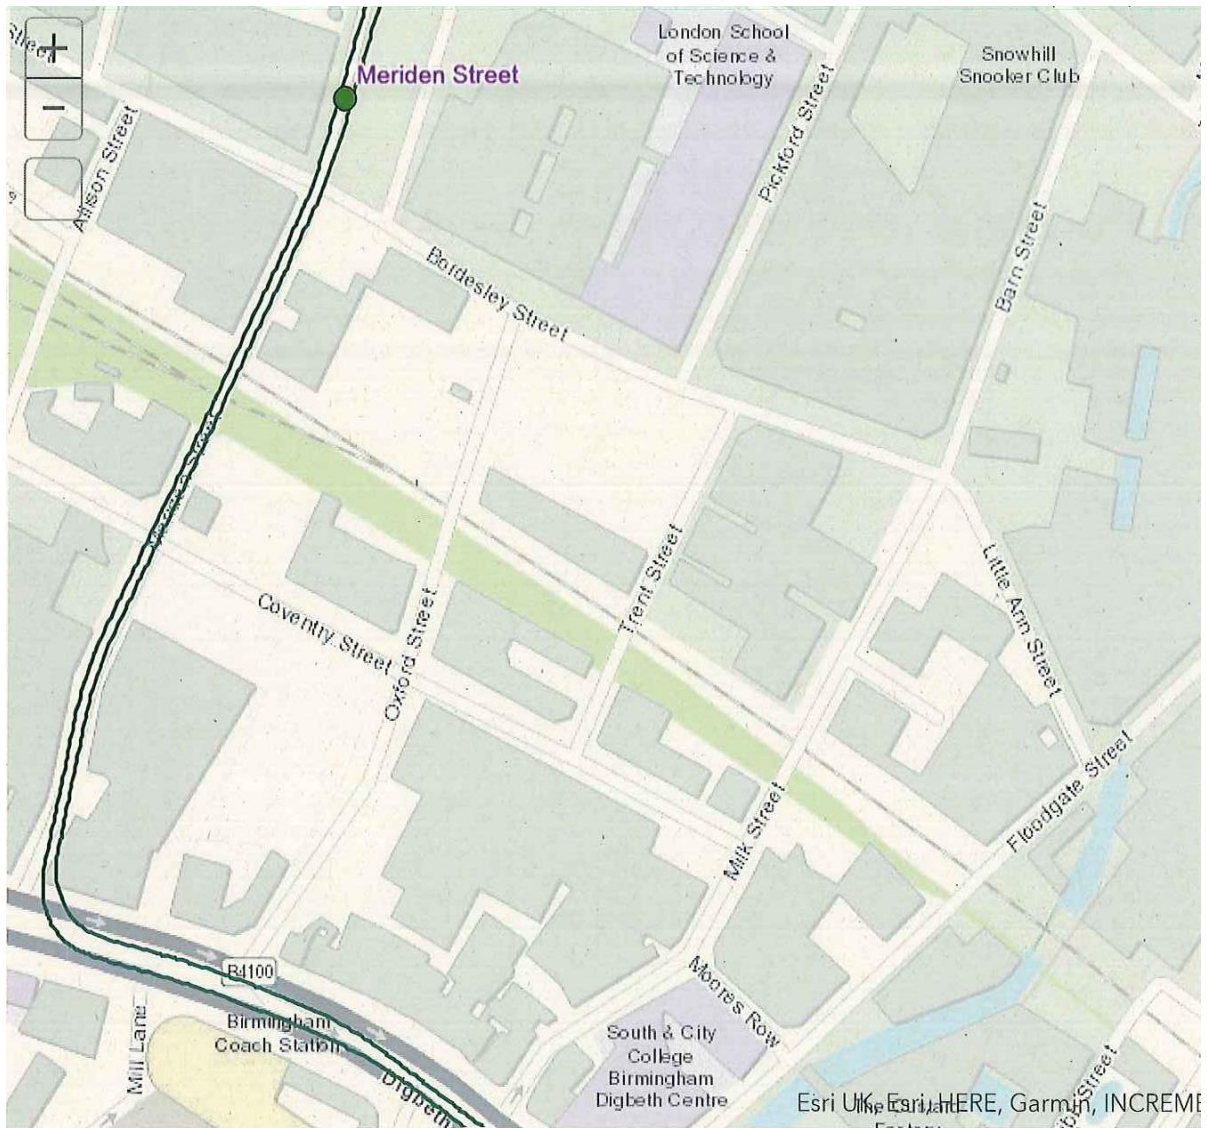

Bull Street B4 (Colmore Circus Queensway junction to Corporation Street junction)

Corporation Street B4 (Bull Street junction to Stephenson Street junction)

Stephenson Street B2 (Corporation Street junction to 21 Stephenson Street)

**Westside extension Centenary Square Extension (Birmingham Grand Central Tramstop to Centenary Square Tramstop)**

Stephenson Street B2 (21 Stephenson Street to Pinfold Street)

Pinfold Street B2 (Stephenson Street junction to New Street junction)

Albert Street B5

Fazeley Street B5 (Queensway junction to Park Street junction)

Fazeley Street B5 (41 Fazeley Street to Benacre Drive junction)

New Bartholomew Street B5 (Fazeley Street junction to 36 New Bartholomew Street)

## Eastside Extension Overview

Eastside Extension (Bull Street to Fazeley Street and Masshouse Lane)

Eastside Extension (City Park to Meriden Street)

Eastside Extension (Meriden Street to Digbeth)

Eastside Extension (Digbeth to High Street, Deritend)