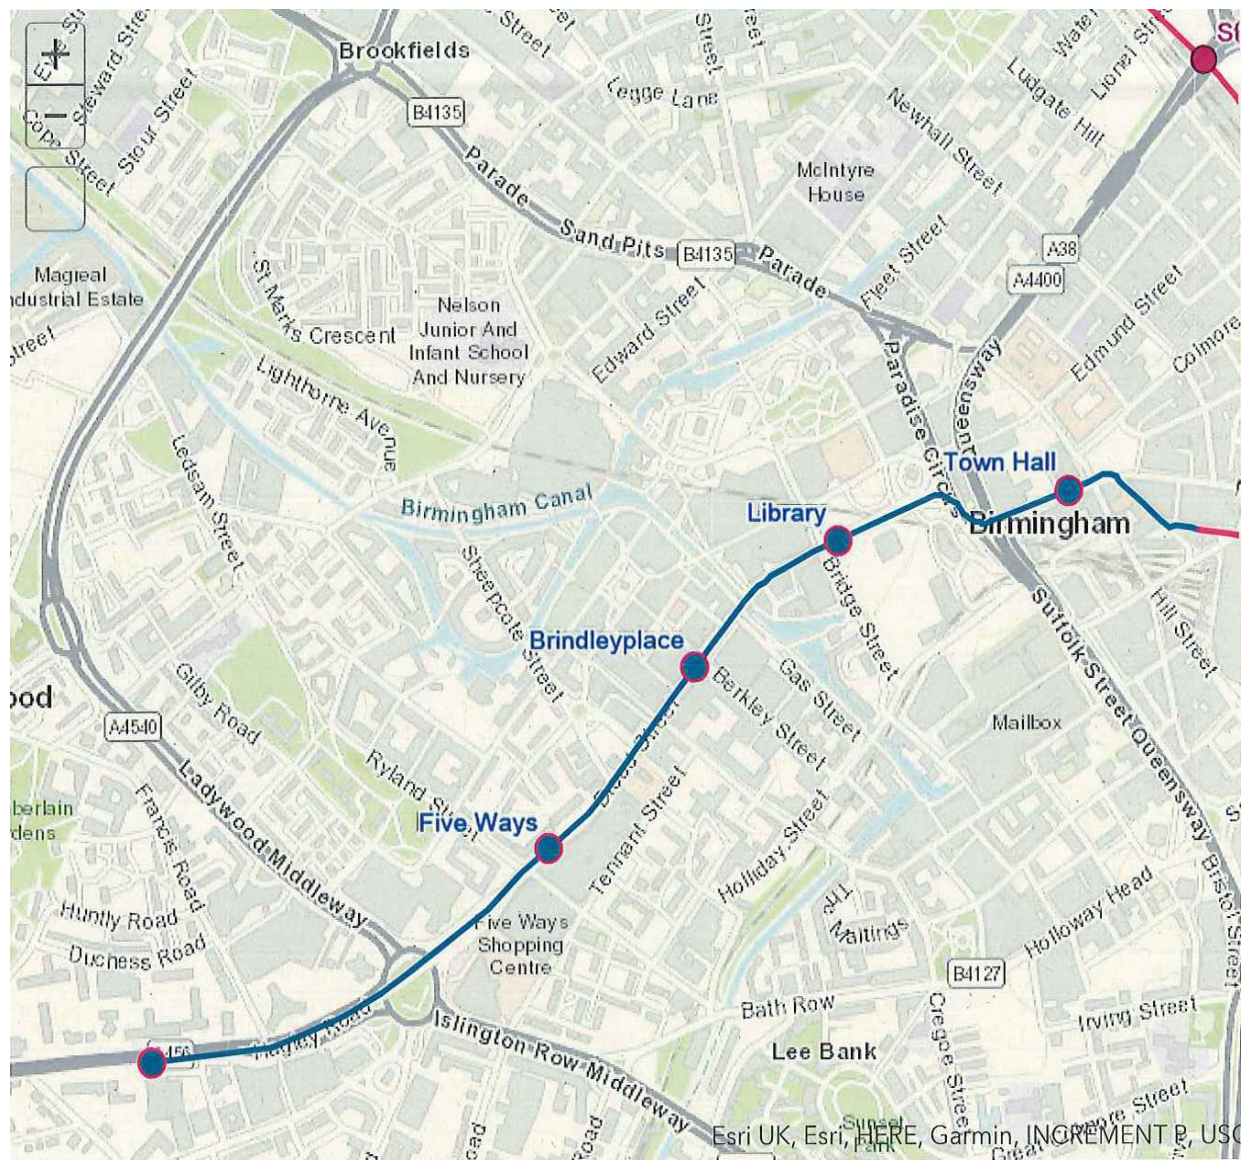

Bull Street B4 (Colmore Circus Queensway junction to Corporation Street junction)

Corporation Street B4 (Bull Street junction to Stephenson Street junction)

Stephenson Street B2 (Corporation Street junction to 21 Stephenson Street)

Albert Street B5

Fazeley Street B5 (Queensway junction to Park Street junction)

Fazeley Street B5 (41 Fazeley Street to Benacre Drive junction)

New Bartholomew Street B5 (Fazeley Street junction to 36 New Bartholomew Street)

### Centenary Square Extension (St. Chads to Grand Central)

Centenary Square Extension (Colmore Square to Corporation Street)

Centenary Square Extension (Corporation Street to Stephenson Street)

## Westside Extension (Edgbaston Extension) Overview

Edgbaston Extension (Pinford Street to Broad Street)

Edgbaston Extension (Broad Street to Hagley Road)