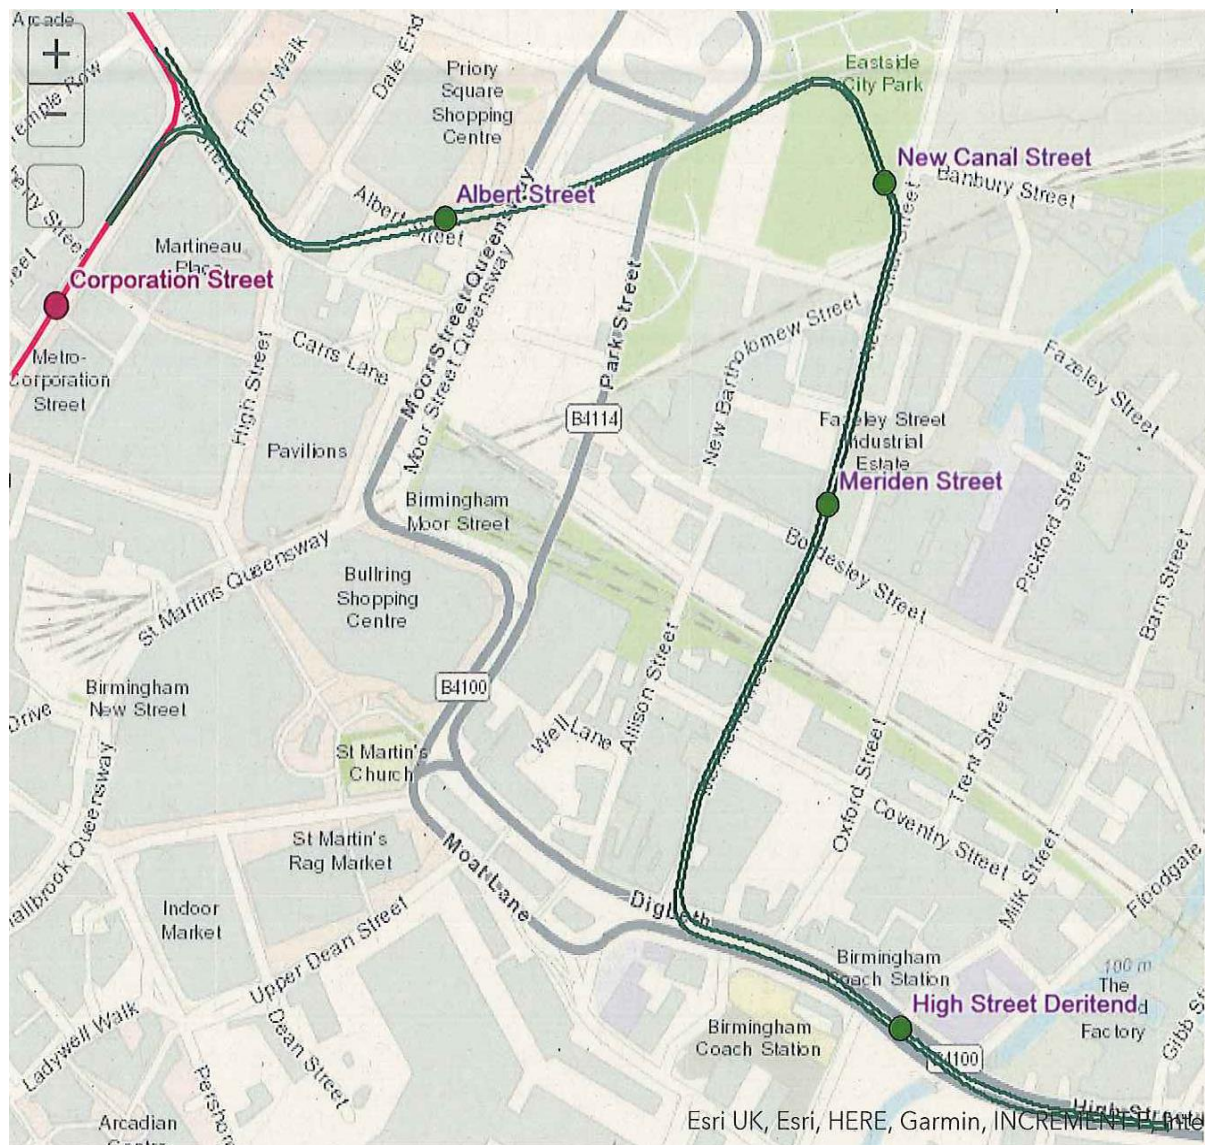

Bull Street B4 (Colmore Circus Queensway junction to Corporation Street junction)

Corporation Street B4 (Bull Street junction to Stephenson Street junction)

Stephenson Street B2 (Corporation Street junction to 21 Stephenson Street)

Albert Street B5

Fazeley Street B5 (Queensway junction to Park Street junction)

Fazeley Street B5 (41 Fazeley Street to Benacre Drive junction)

New Bartholomew Street B5 (Fazeley Street junction to 36 New Bartholomew Street)

## Westside Extension (Edgbaston Extension) Overview

Edgbaston Extension (Pinford Street to Broad Street)

Edgbaston Extension (Broad Street to Hagley Road)

## Eastside Extension Overview

Eastside Extension (Bull Street to Fazeley Street and Masshouse Lane)

Eastside Extension (City Park to Meriden Street)

Eastside Extension (Meriden Street to Digbeth)

Eastside Extension (Digbeth to High Street, Deritend)