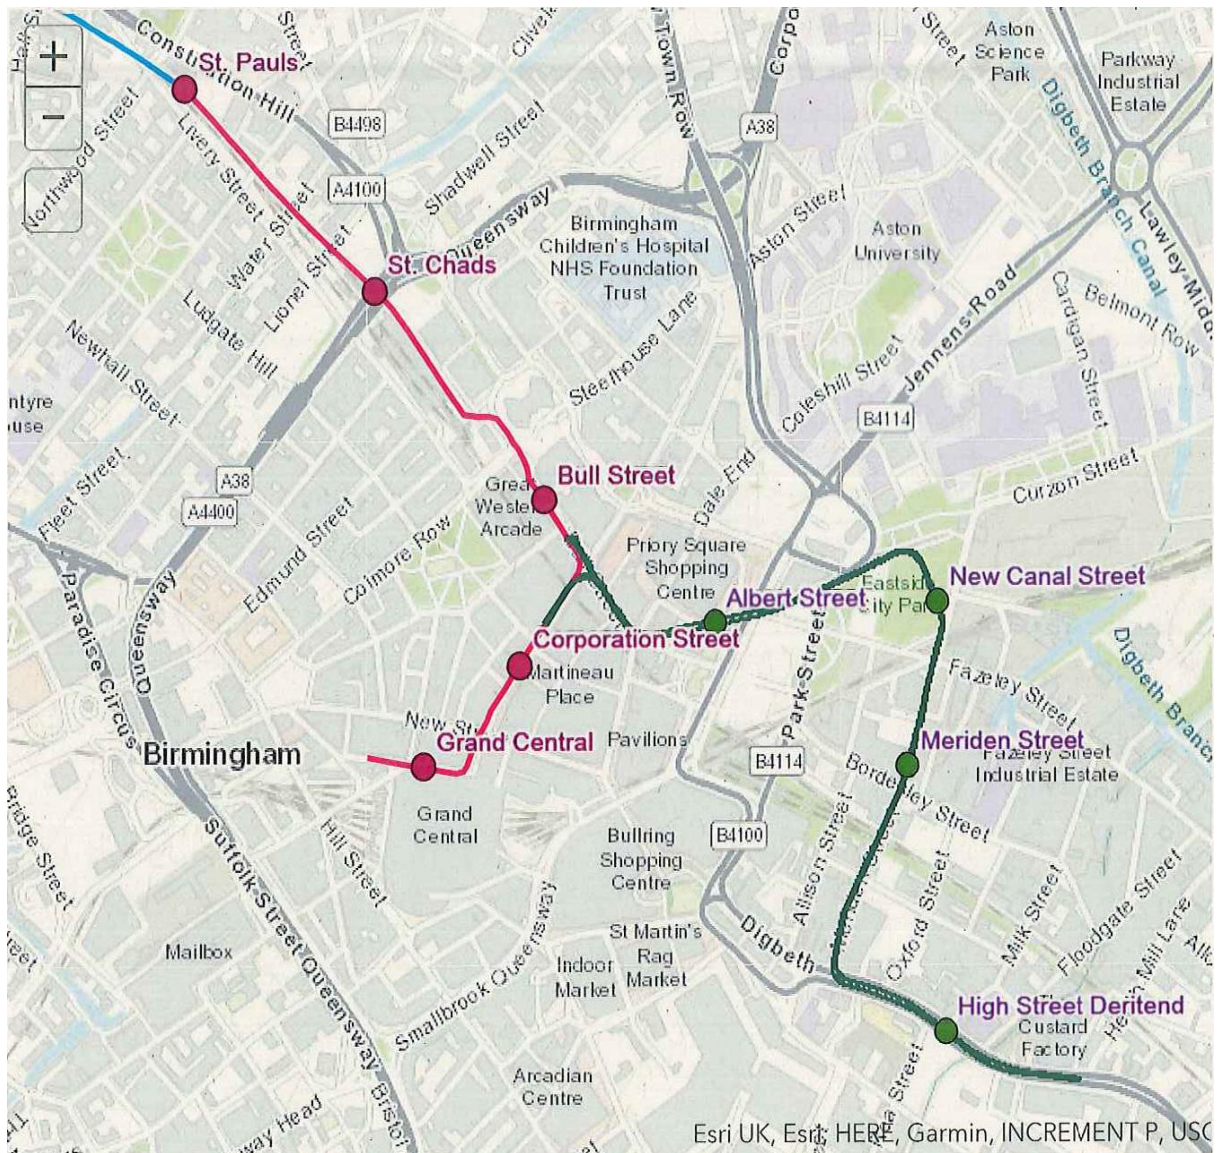

Bull Street B4 (Colmore Circus Queensway junction to Corporation Street junction)

Corporation Street B4 (Bull Street junction to Stephenson Street junction)

Stephenson Street B2 (Corporation Street junction to 21 Stephenson Street)

Albert Street B5

Fazeley Street B5 (Queensway junction to Park Street junction)

Fazeley Street B5 (41 Fazeley Street to Benacre Drive junction)

New Bartholomew Street B5 (Fazeley Street junction to 36 New Bartholomew Street)

## Westside Extension (Edgbaston Extension) Overview

Edgbaston Extension (Pinford Street to Broad Street)

Edgbaston Extension (Broad Street to Hagley Road)

## Eastside Extension Overview

Eastside Extension (Bull Street to Fazeley Street and Masshouse Lane)

Eastside Extension (City Park to Meriden Street)

Eastside Extension (Meriden Street to Digbeth)

Eastside Extension (Digbeth to High Street, Deritend)