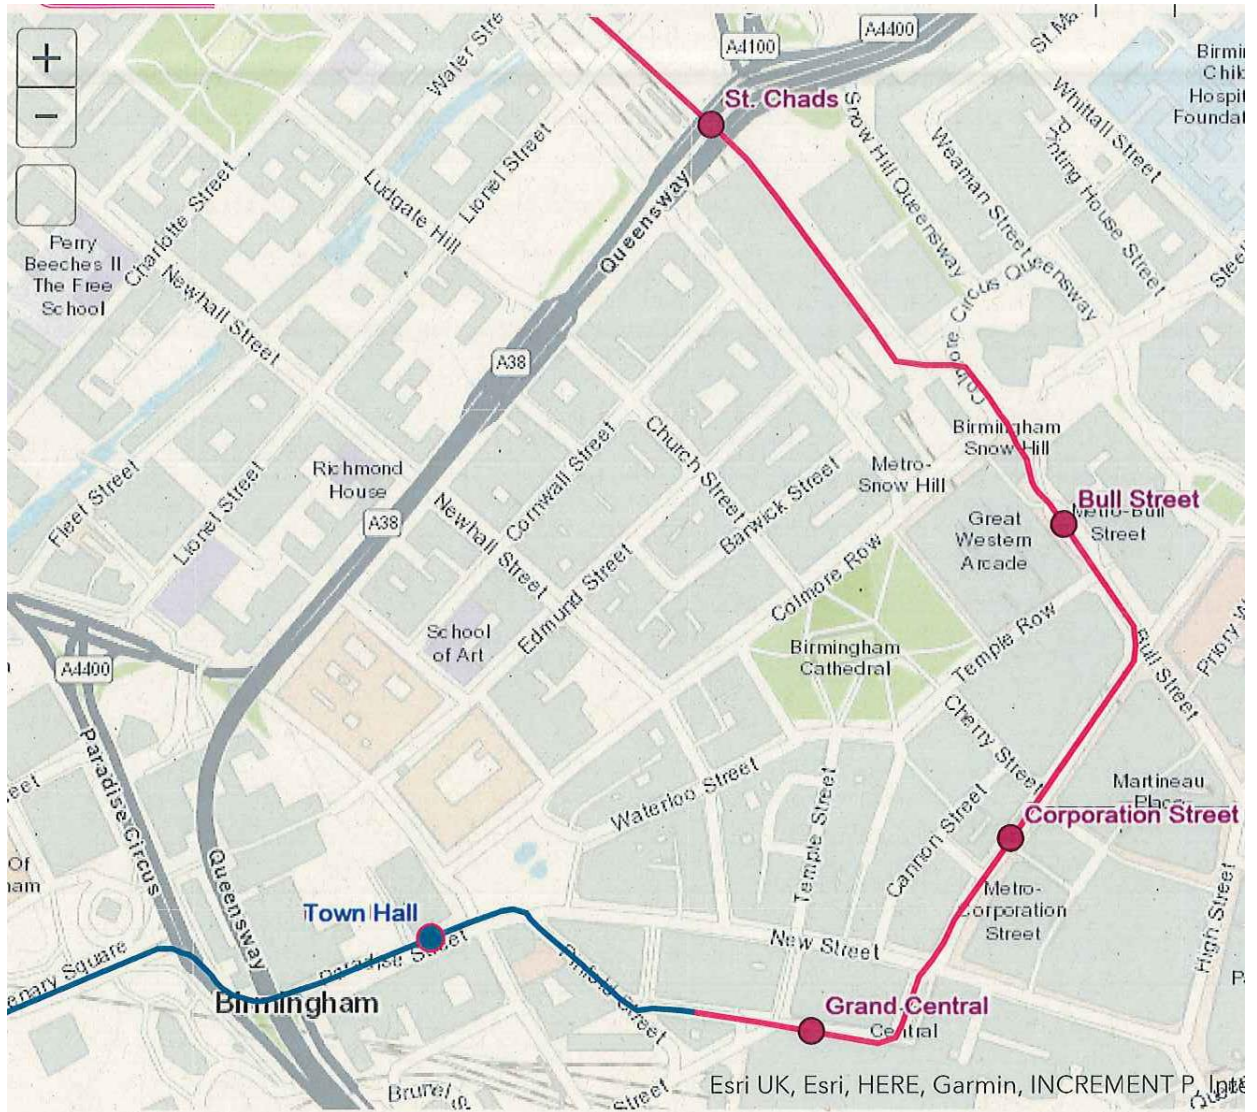

Centenary Square Extension (St. Chads to Grand Central)