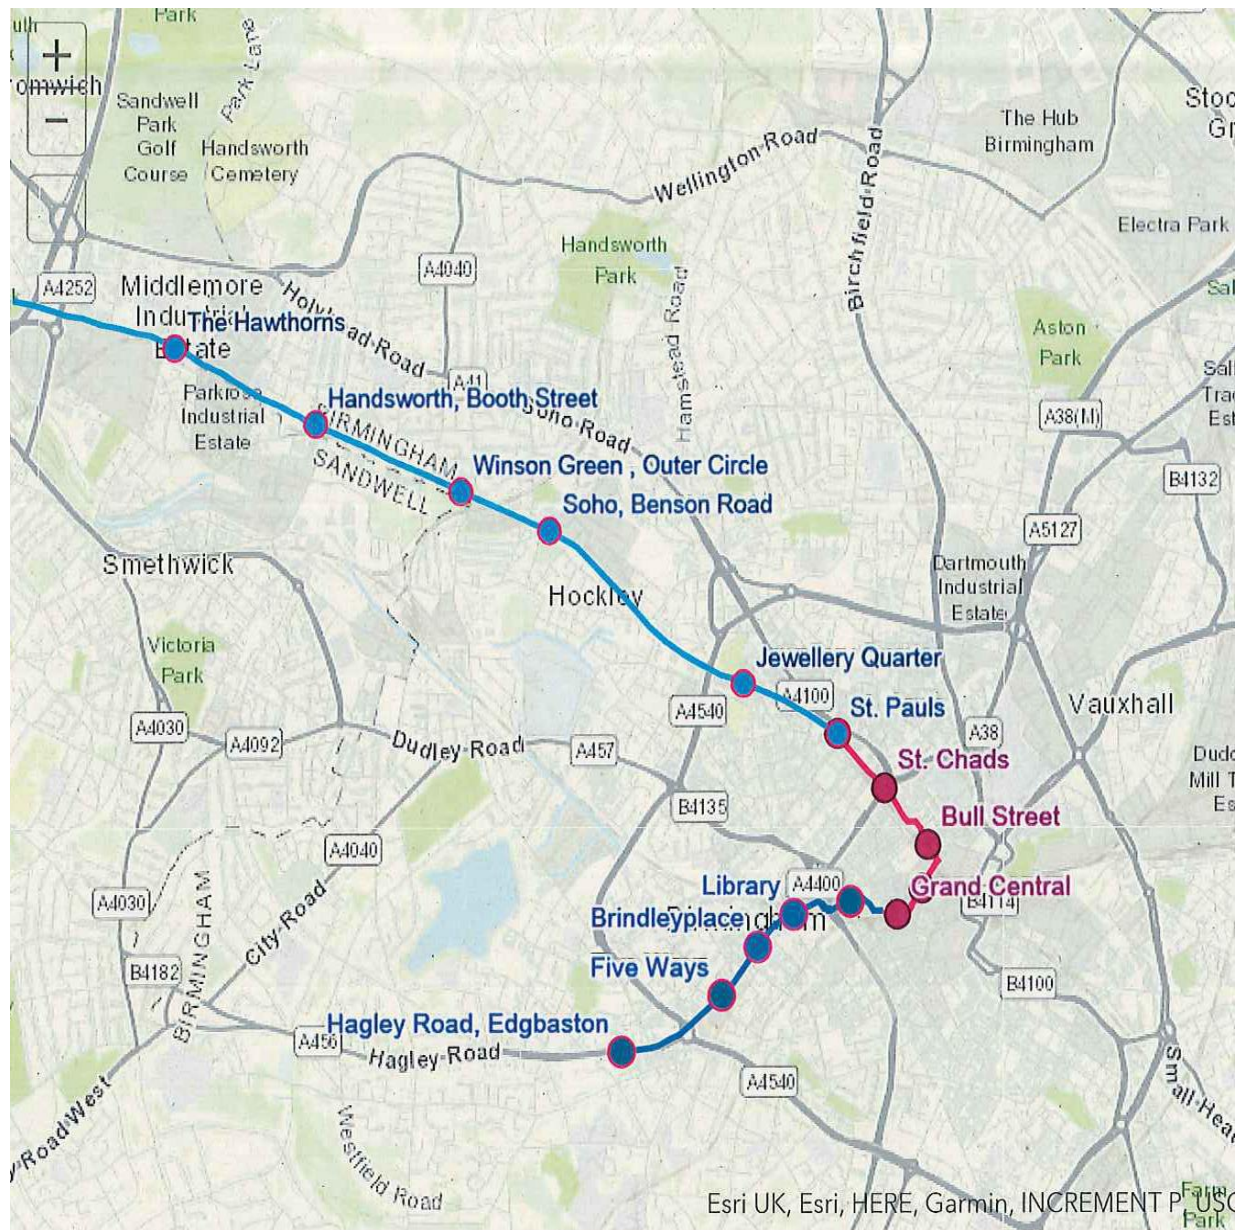

Line 1, Westside Extension (Centenary Square Extension and Edgbaston Extension)

Overview