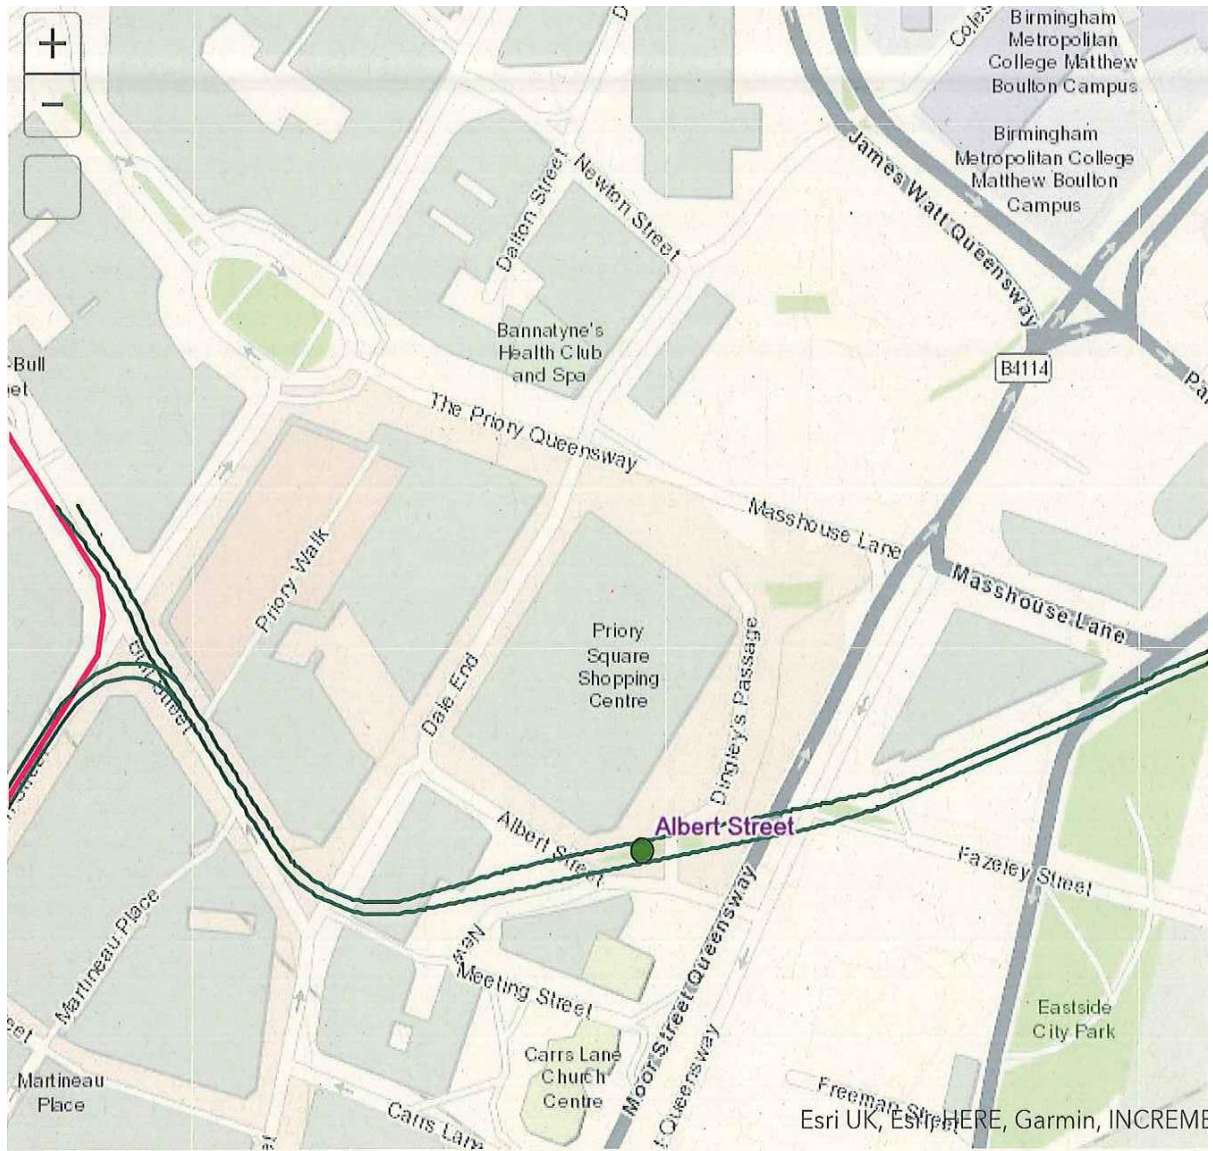

Bull Street B4 (Colmore Circus Queensway junction to Corporation Street junction)

Corporation Street B4 (Bull Street junction to Stephenson Street junction)

Stephenson Street B2 (Corporation Street junction to 21 Stephenson Street)

Albert Street B5

Fazeley Street B5 (Queensway junction to Park Street junction)

Fazeley Street B5 (41 Fazeley Street to Benacre Drive junction)

New Bartholomew Street B5 (Fazeley Street junction to 36 New Bartholomew Street)

## Westside Extension (Edgbaston Extension) Overview

Edgbaston Extension (Pinford Street to Broad Street)

Edgbaston Extension (Broad Street to Hagley Road)

## Eastside Extension Overview

Eastside Extension (Bull Street to Fazeley Street and Masshouse Lane)

Eastside Extension (City Park to Meriden Street)

Eastside Extension (Meriden Street to Digbeth)

Eastside Extension (Digbeth to High Street, Deritend)